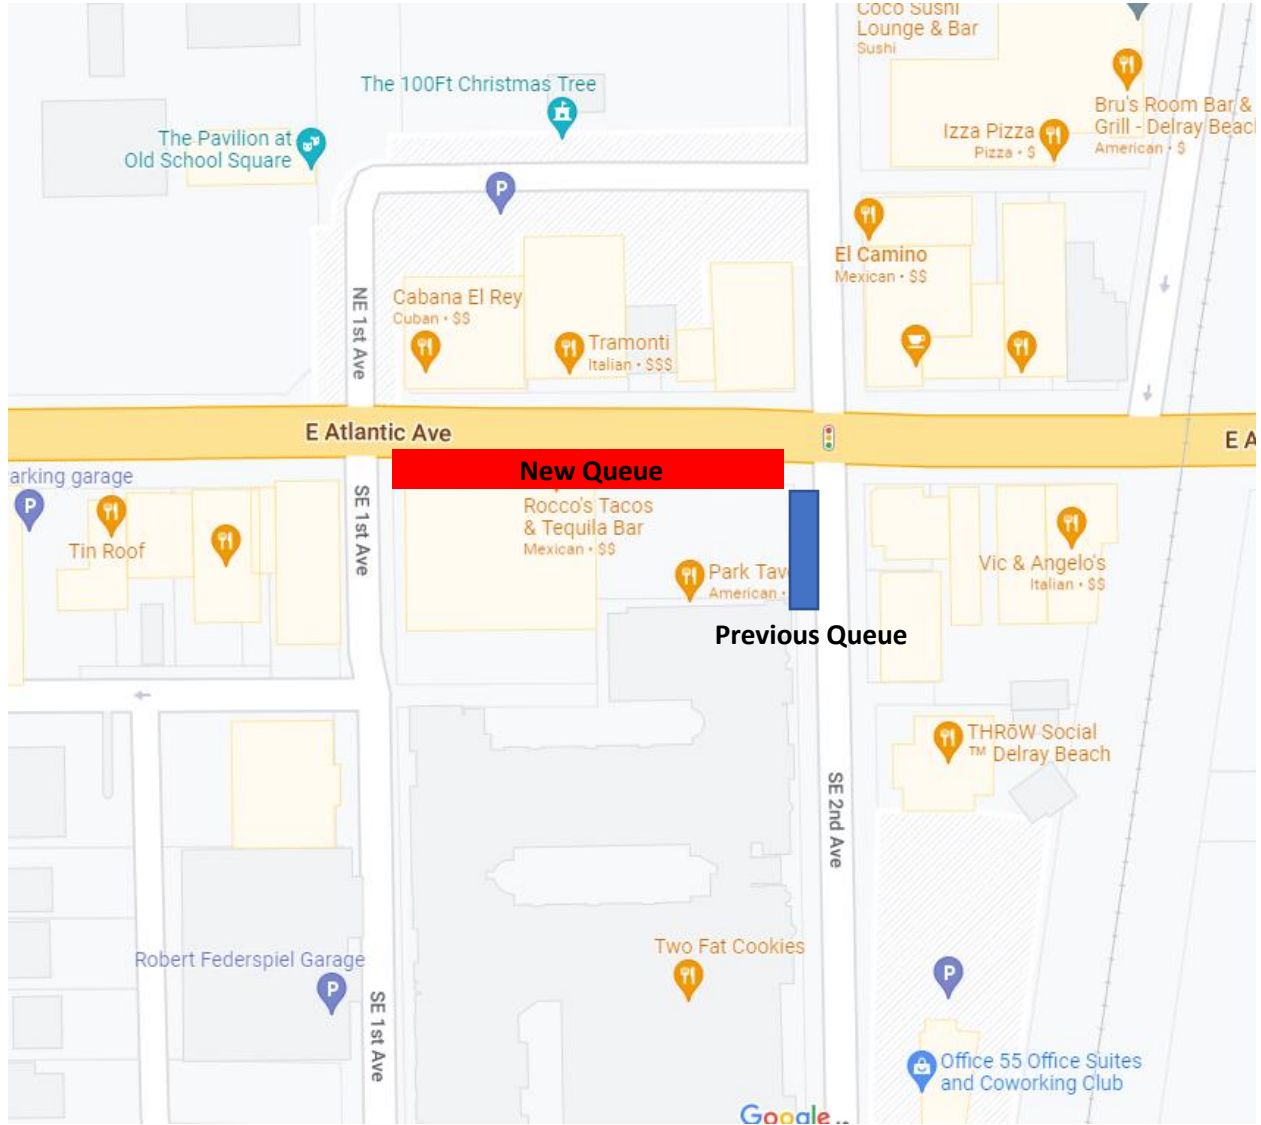

E Atlantic Ave

**Public Safety Team Agree with
this location**

SE 2nd Ave

Valet Queue
Rocco's Taco's (Delray Taco)
1000 Blk E Atlantic Ave

New Queue: E Atlantic Ave (Red)

Old Queue: SE 2nd Ave (Blue)

Recommendations relative to the valet parking pilot project for Rocco's Taco's

Police: SE 2nd Ave is a congested area; traffic does not move smoothly. Valet cannot operate on the Se 2nd Ave due to high volume of traffic.

E Atlantic Ave valet parking pilot is working well. Due to traffic lights and easy access less congestion in the valet queue.

Clean & Safe recommendation: **Stay on E Atlantic Ave**

Rocco's Tacos management feedback:

Location has no issues or concerns regarding the new valet queue. Manager feels that new location is much better then pervious location on the 2nd Ave. E Atlantic is working well for the location.

Location Manger feedback: **Stay on E Atlantic Ave**