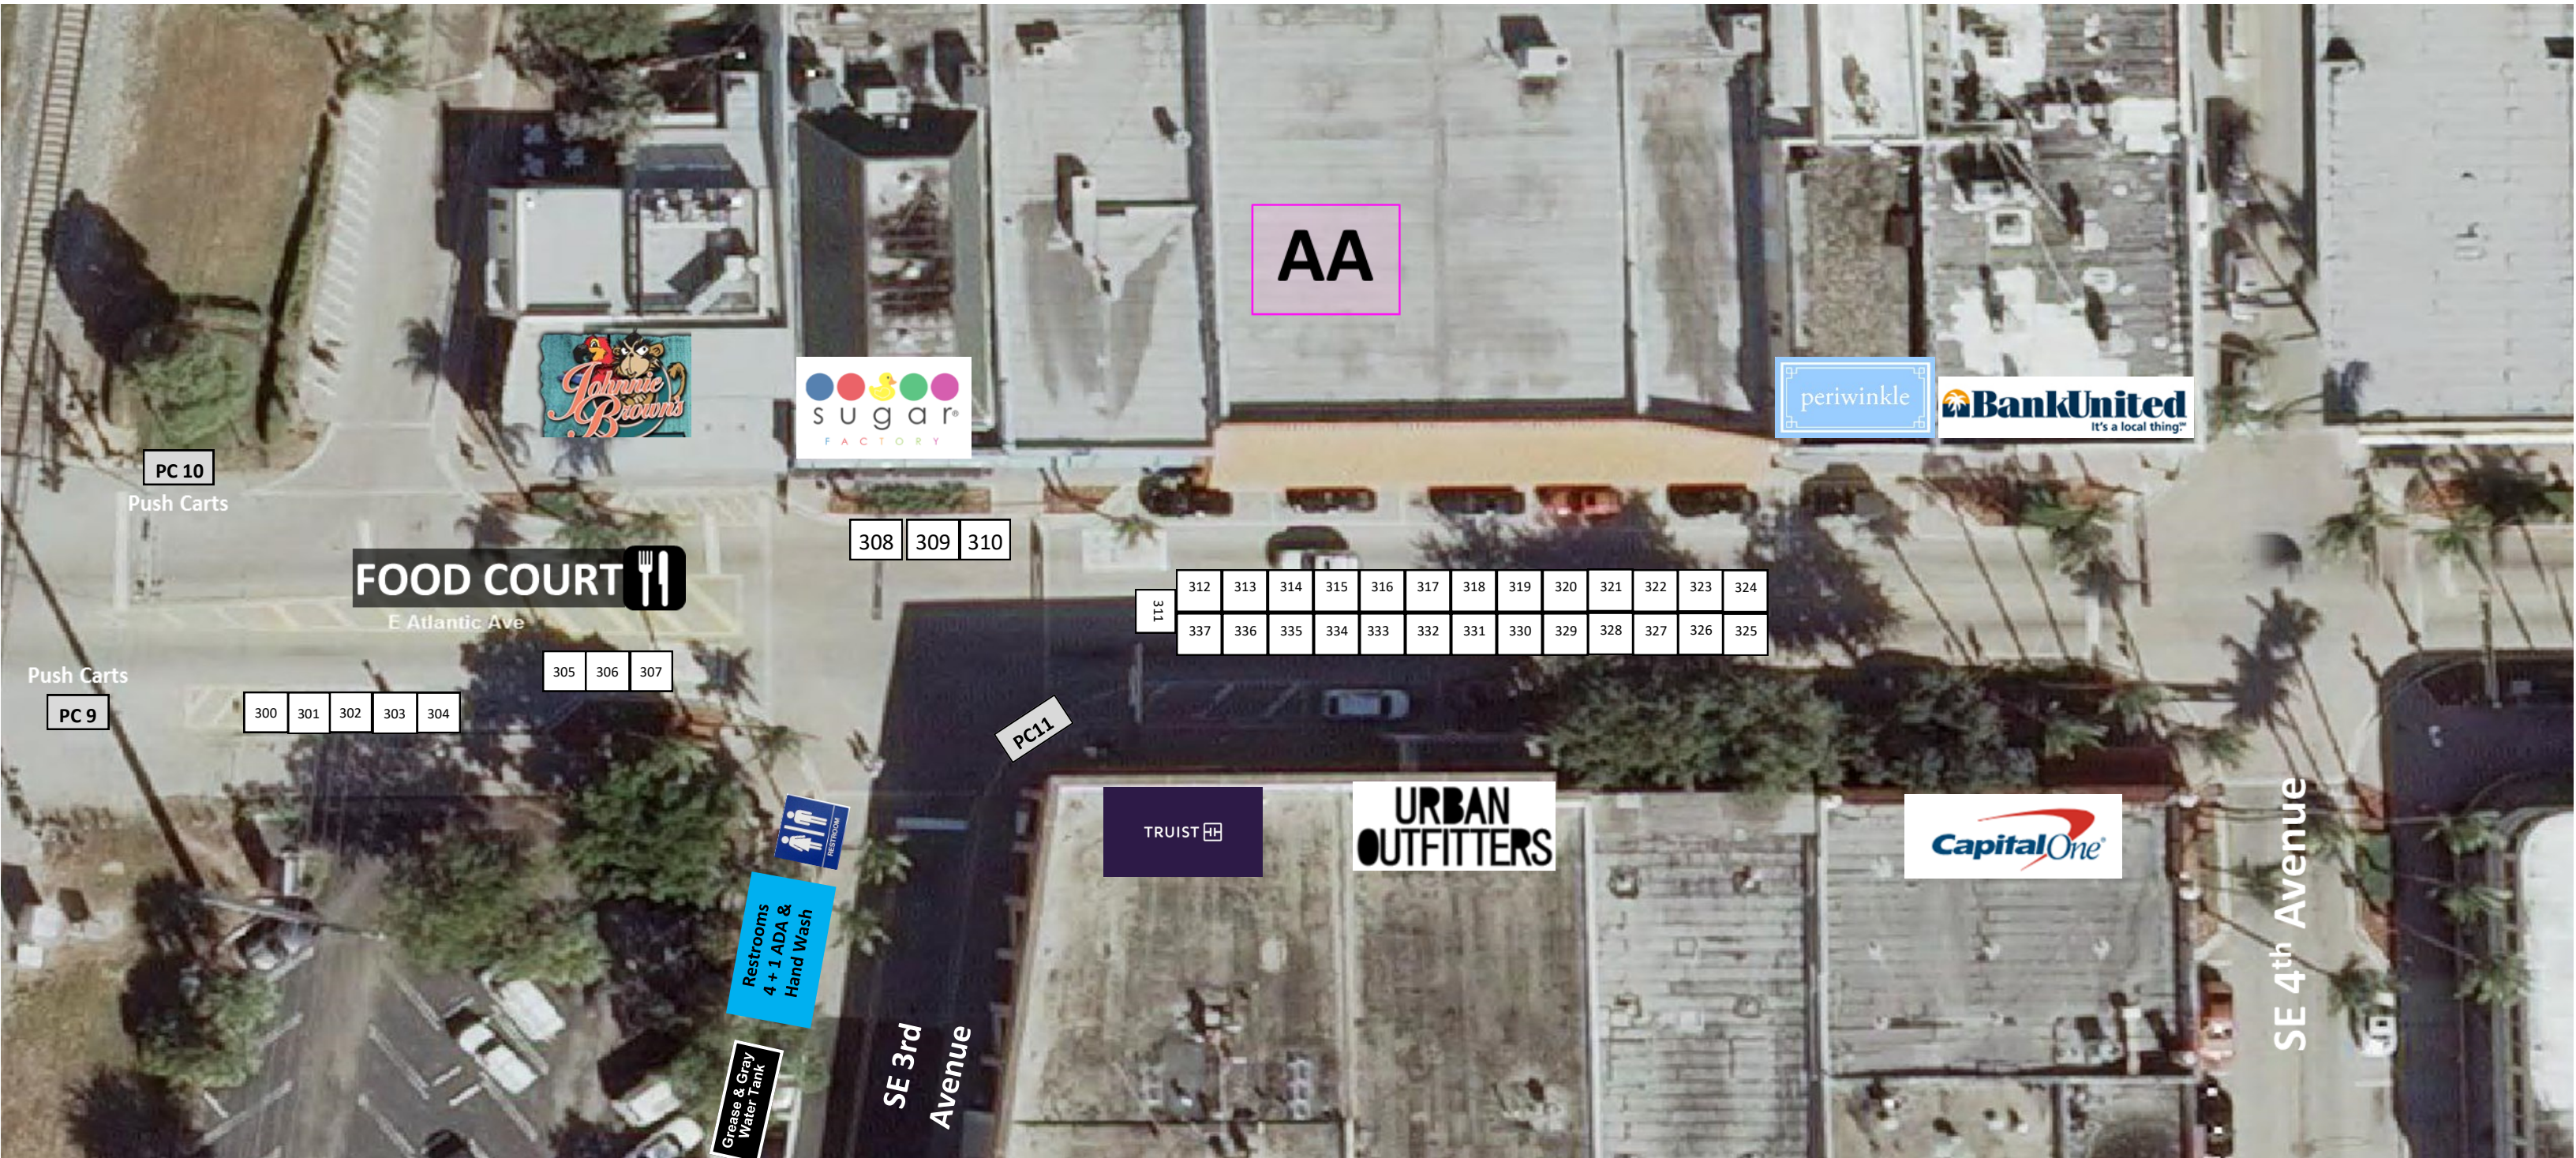

63RD Annual Delray Affair ~ SITE MAPS (MAP #3)

Block Captains—Atl Ave & NE 2nd Ave

Block Captains—100 BLK: NOREEN & LEE PAYNE / 200 BLK BERN RYAN

AA—East Atlantic Ave [100– 144/200-236]

Note: Site booth layouts shown are NOT to scale. Please check with your area chair for exact location, or for any discrepancies.

63RD Annual Delray Affair ~ SITE MAPS (MAP #4)

Atl Ave—RR Tracks to 4th Ave

Block Captain—300 BLK BERN RYAN

Note: Site booth layouts shown are NOT to scale. Please check with your area chair for exact location, or for any discrepancies.

AA—East Atlantic Ave [300-337]

63RD Annual Delray Affair ~ SITE MAPS (MAP #5)

Atl Ave—4th Ave to 5th Ave

Block Captain—400 BLK: SHAUN HALL

Note: Site booth layouts shown are NOT to scale. Please check with your area chair for exact location, or for any discrepancies.

AA—East Atlantic Ave [500-532]