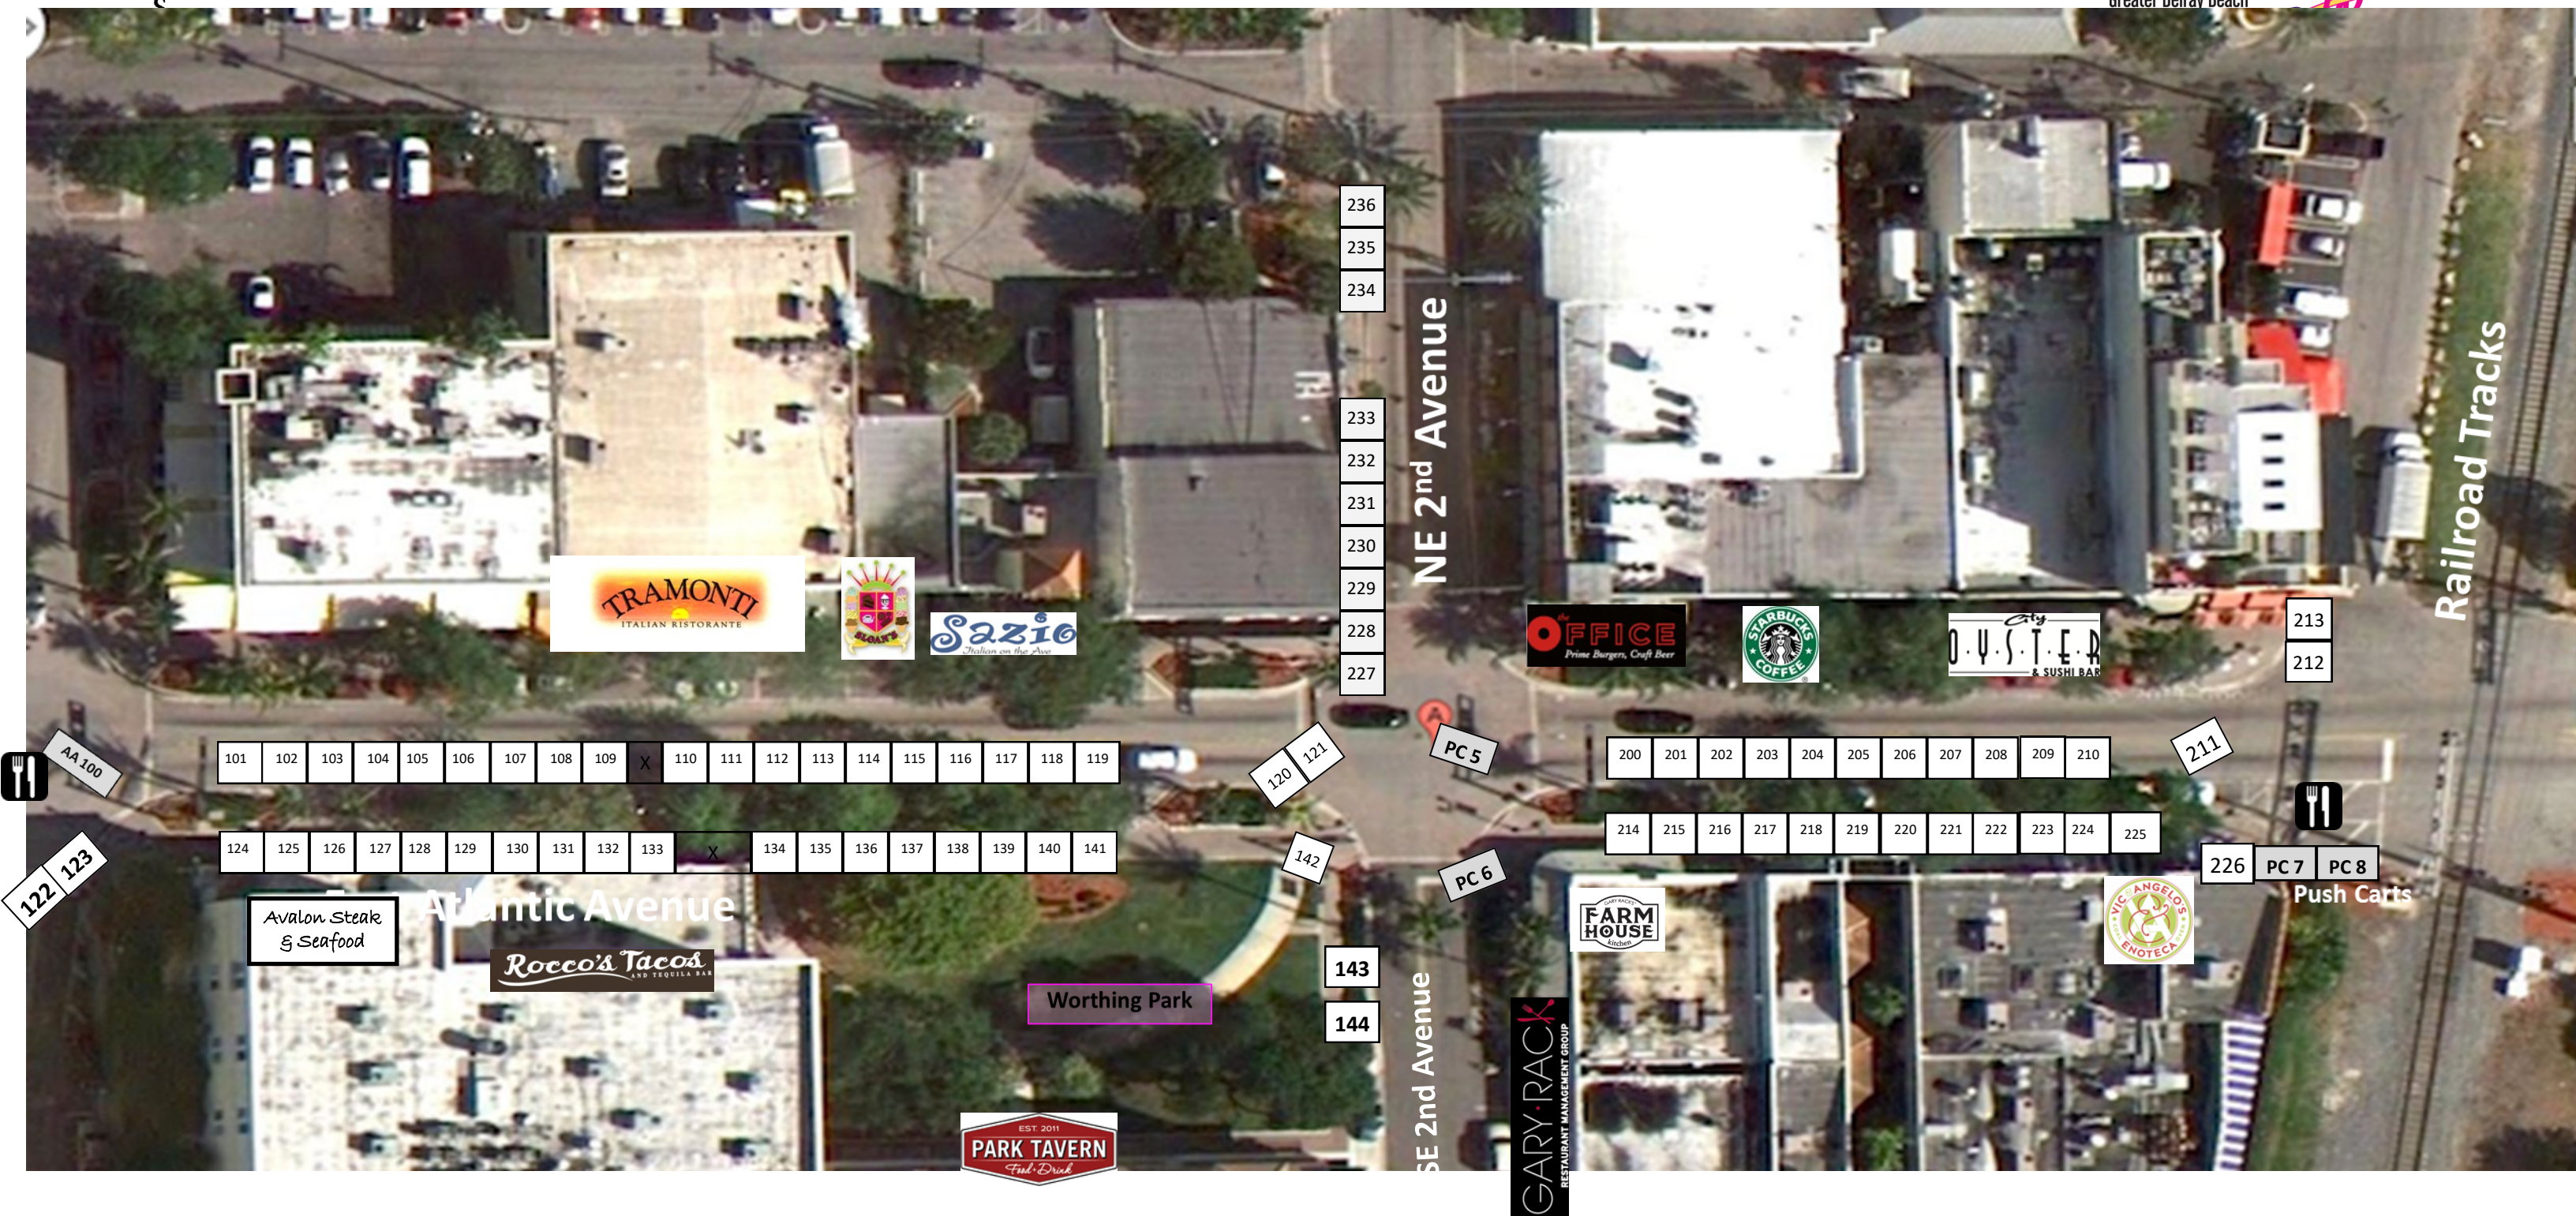

Note: Site booth layouts shown are NOT to scale. Please check with your area chair for exact location, or for any discrepancies.

OSS [1-73] – Old School Square
AA [1-42] – Atlantic Avenue, Swinton to NE 1st AV

63RD Annual Delray Affair ~ SITE MAPS (MAP #3)

Block Captains—Atl Ave & NE 2nd Ave

Block Captains—100 BLK: NOREEN & LEE PAYNE / 200 BLK BERN RYAN

AA—East Atlantic Ave [100– 144/200-236]

Note: Site booth layouts shown are NOT to scale. Please check with your area chair for exact location, or for any discrepancies.

63RD Annual Delray Affair ~ SITE MAPS (MAP #4)

Atl Ave—RR Tracks to 4th Ave

Block Captain—300 BLK BERN RYAN

Note: Site booth layouts shown are NOT to scale. Please check with your area chair for exact location, or for any discrepancies.

AA—East Atlantic Ave [300-337]

63RD Annual Delray Affair ~ SITE MAPS (MAP #5)

Atl Ave—4th Ave to 5th Ave

Block Captain—400 BLK: SHAUN HALL

Note: Site booth layouts shown are NOT to scale. Please check with your area chair for exact location, or for any discrepancies.