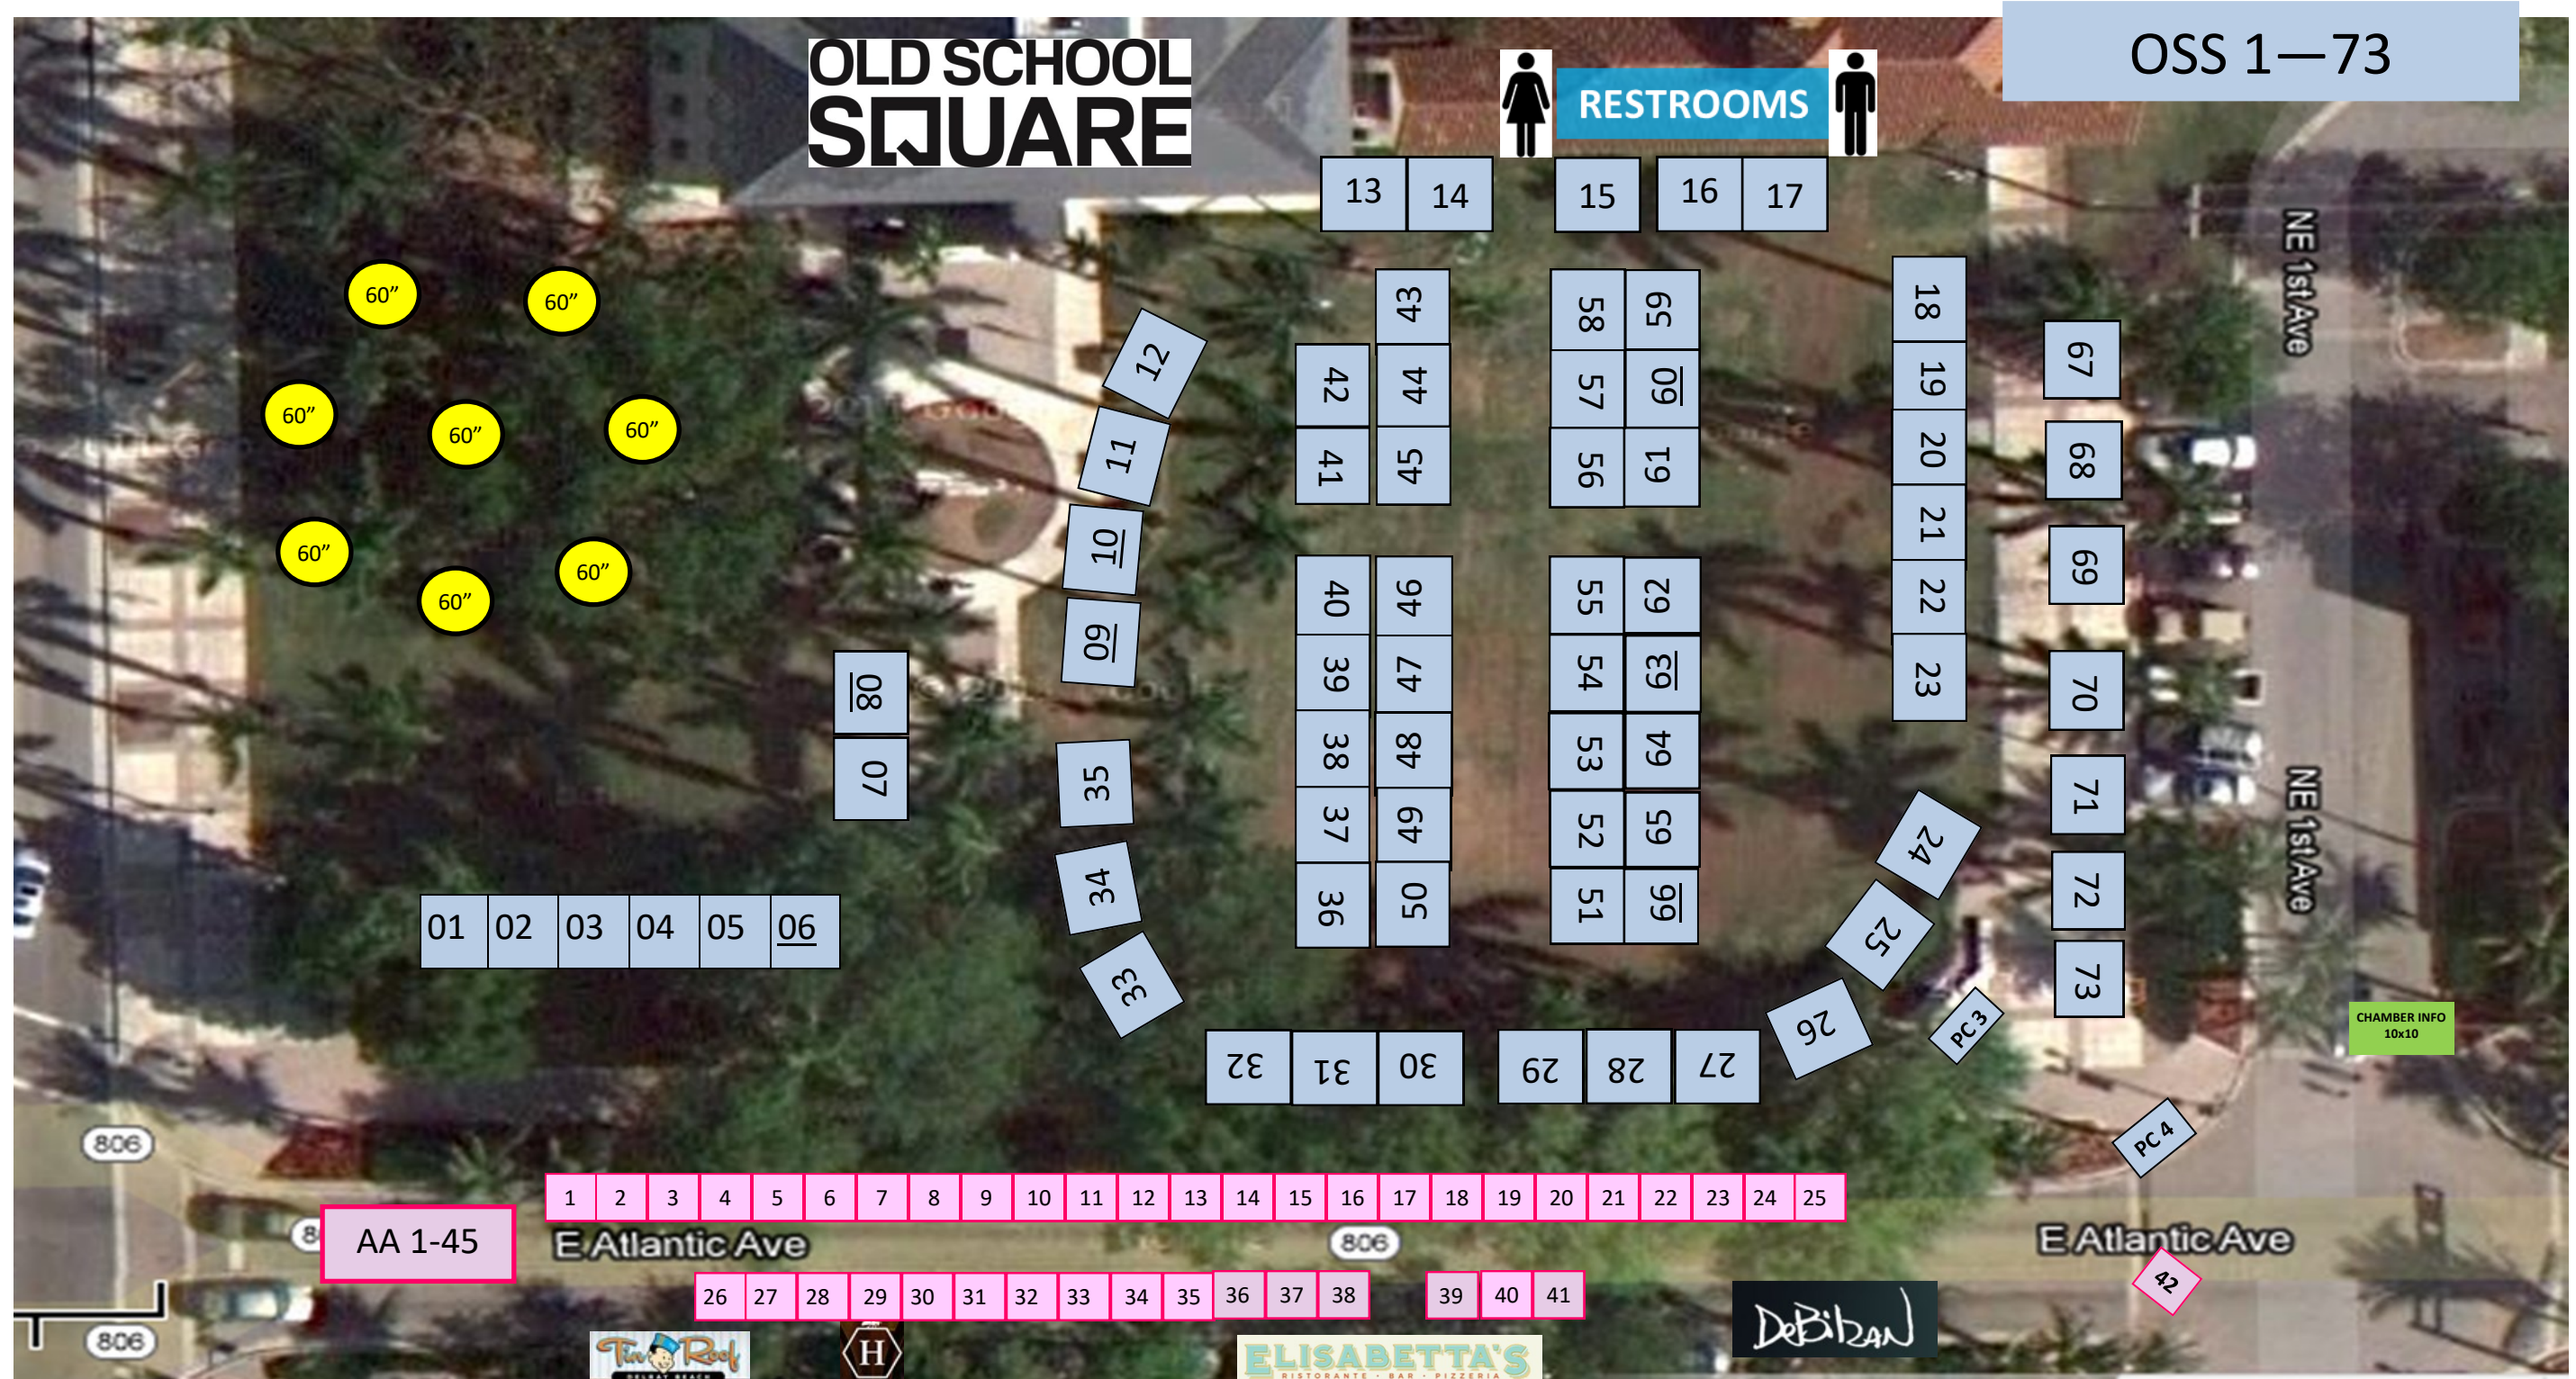

63RD Annual Delray Affair ~ SITE MAPS (MAP #2)

Block Captains—Old School Square NANCY STEWART

Block Captain—Atl Ave 100 BLK: NOREEN & LEE PAYNE

Note: Site booth layouts shown are NOT to scale. Please check with your area chair for exact location, or for any discrepancies.

OSS [1-73] – Old School Square
AA [1-42] – Atlantic Avenue, Swinton to NE 1st AV