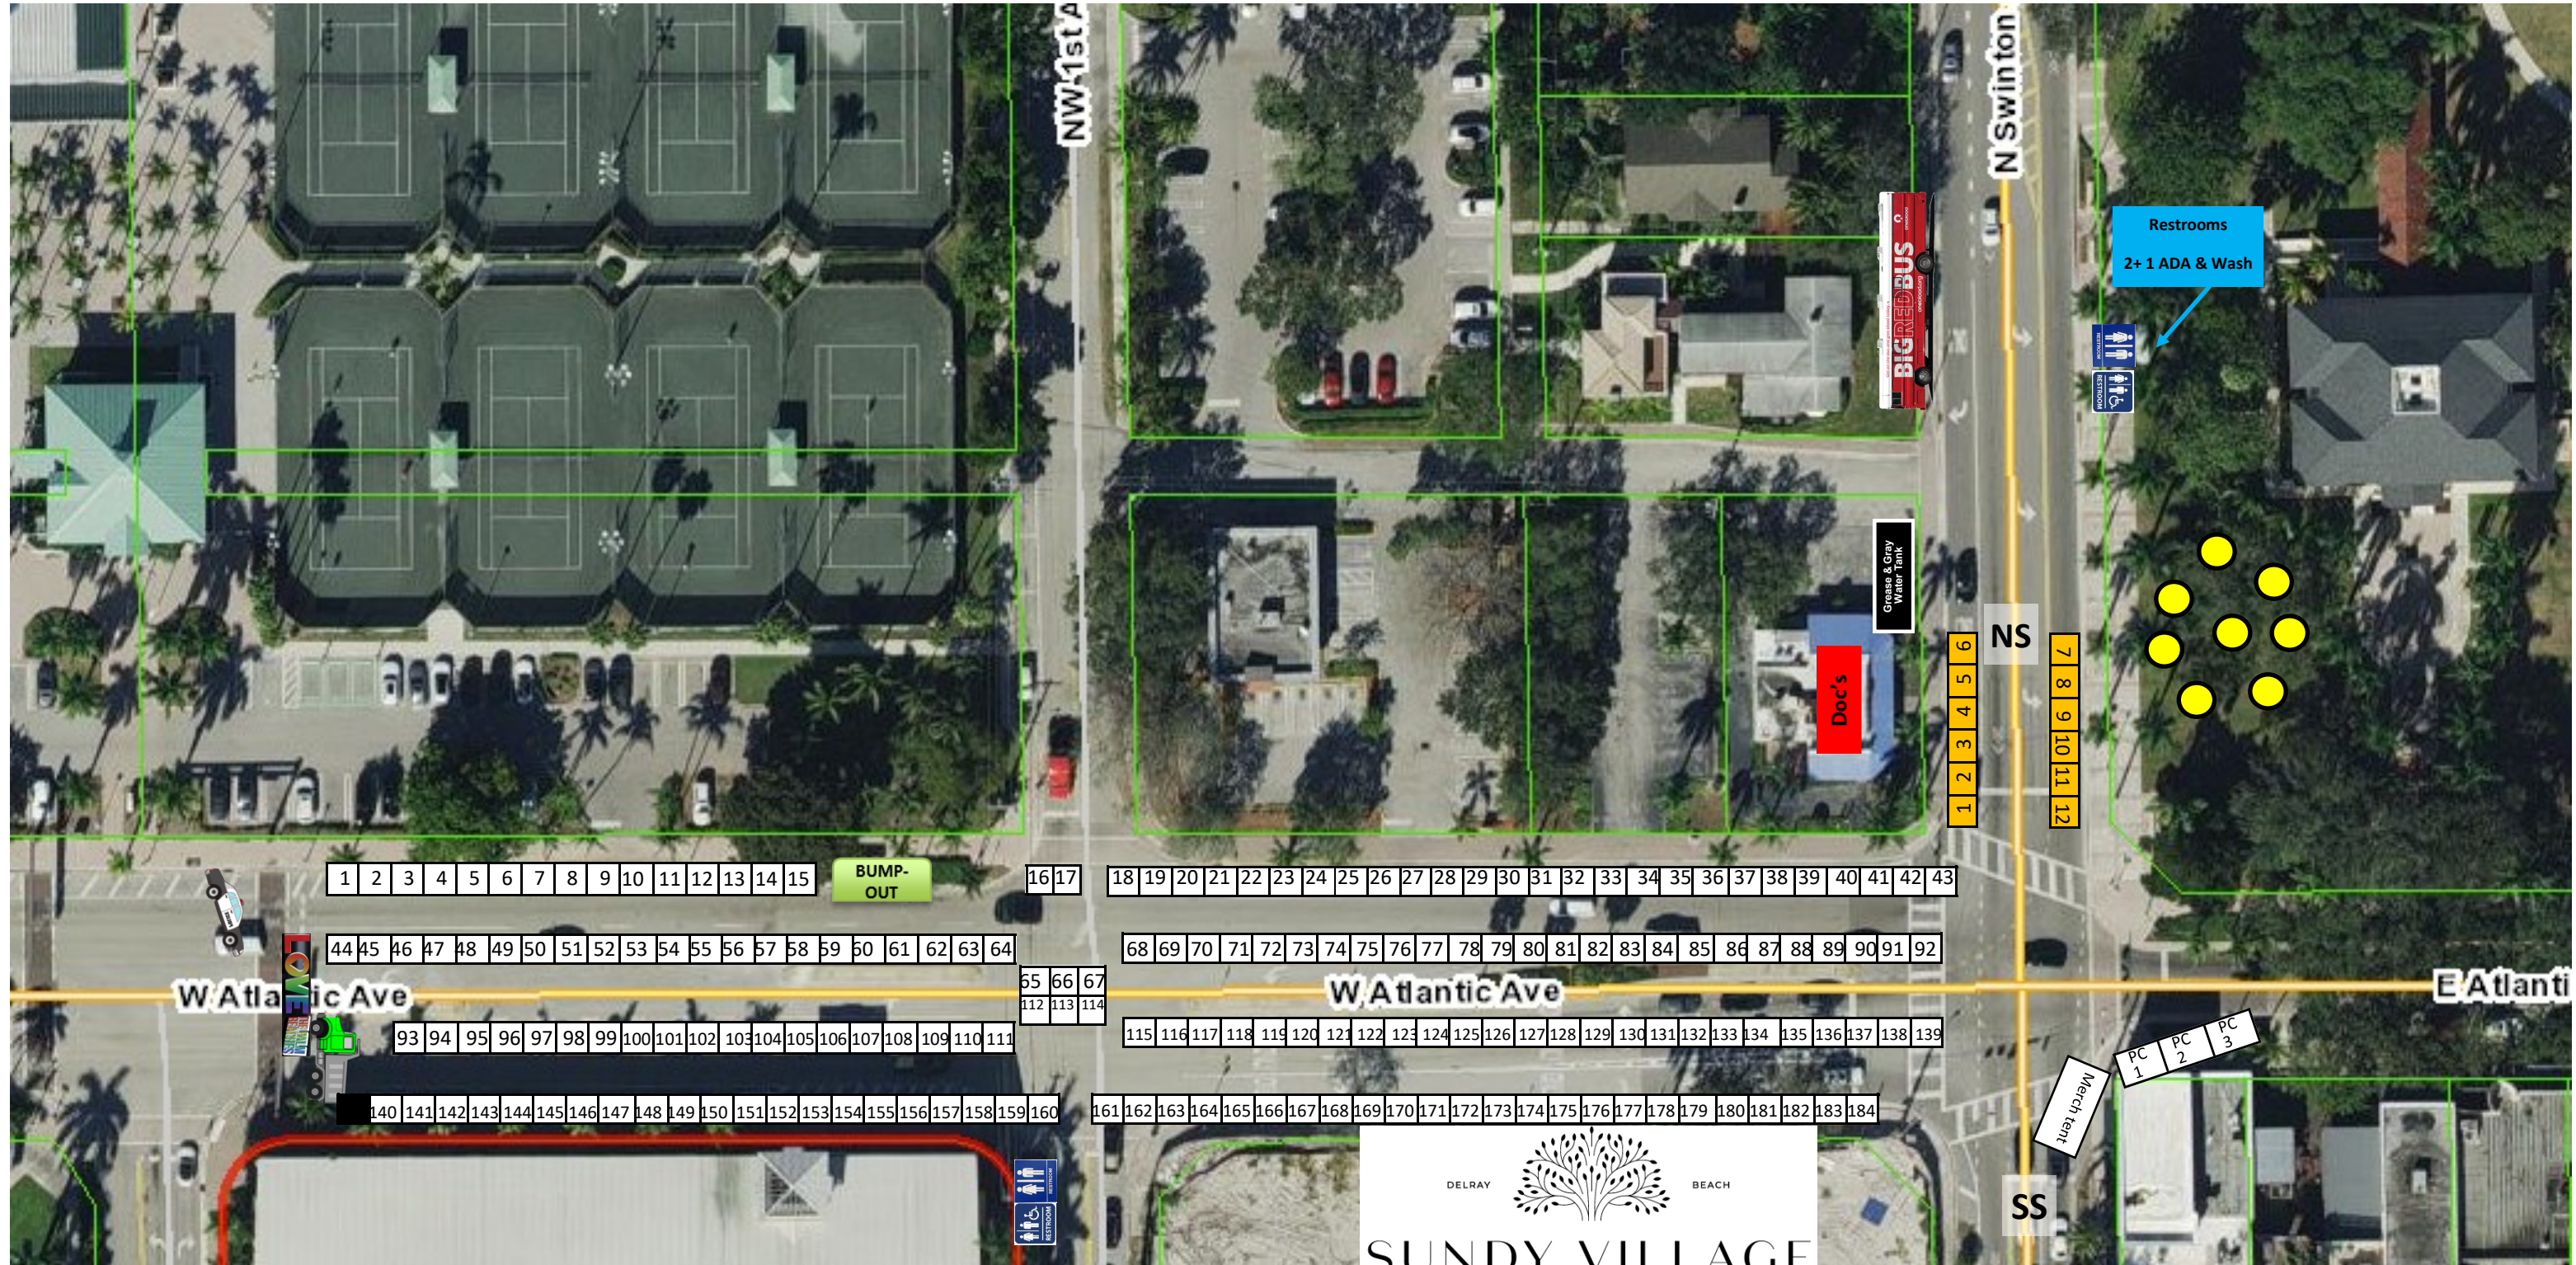

63RD Annual Delray Affair ~ SITE MAPS (MAP #1)

Block Captains—W Atl - Tennis Center: JENNIFER COSTELLO & KAE JONSONS
Block Captain—North Swinton Food Court: C. RON ALLEN

Note: Site booth layouts shown are NOT to scale. Please check with your area chair for exact location, or for any discrepancies.

WA [1-184] - West Atlantic Ave / Tennis Center to Swinton
NS [1-12] – Swinton / SS [MERCH] – Swinton