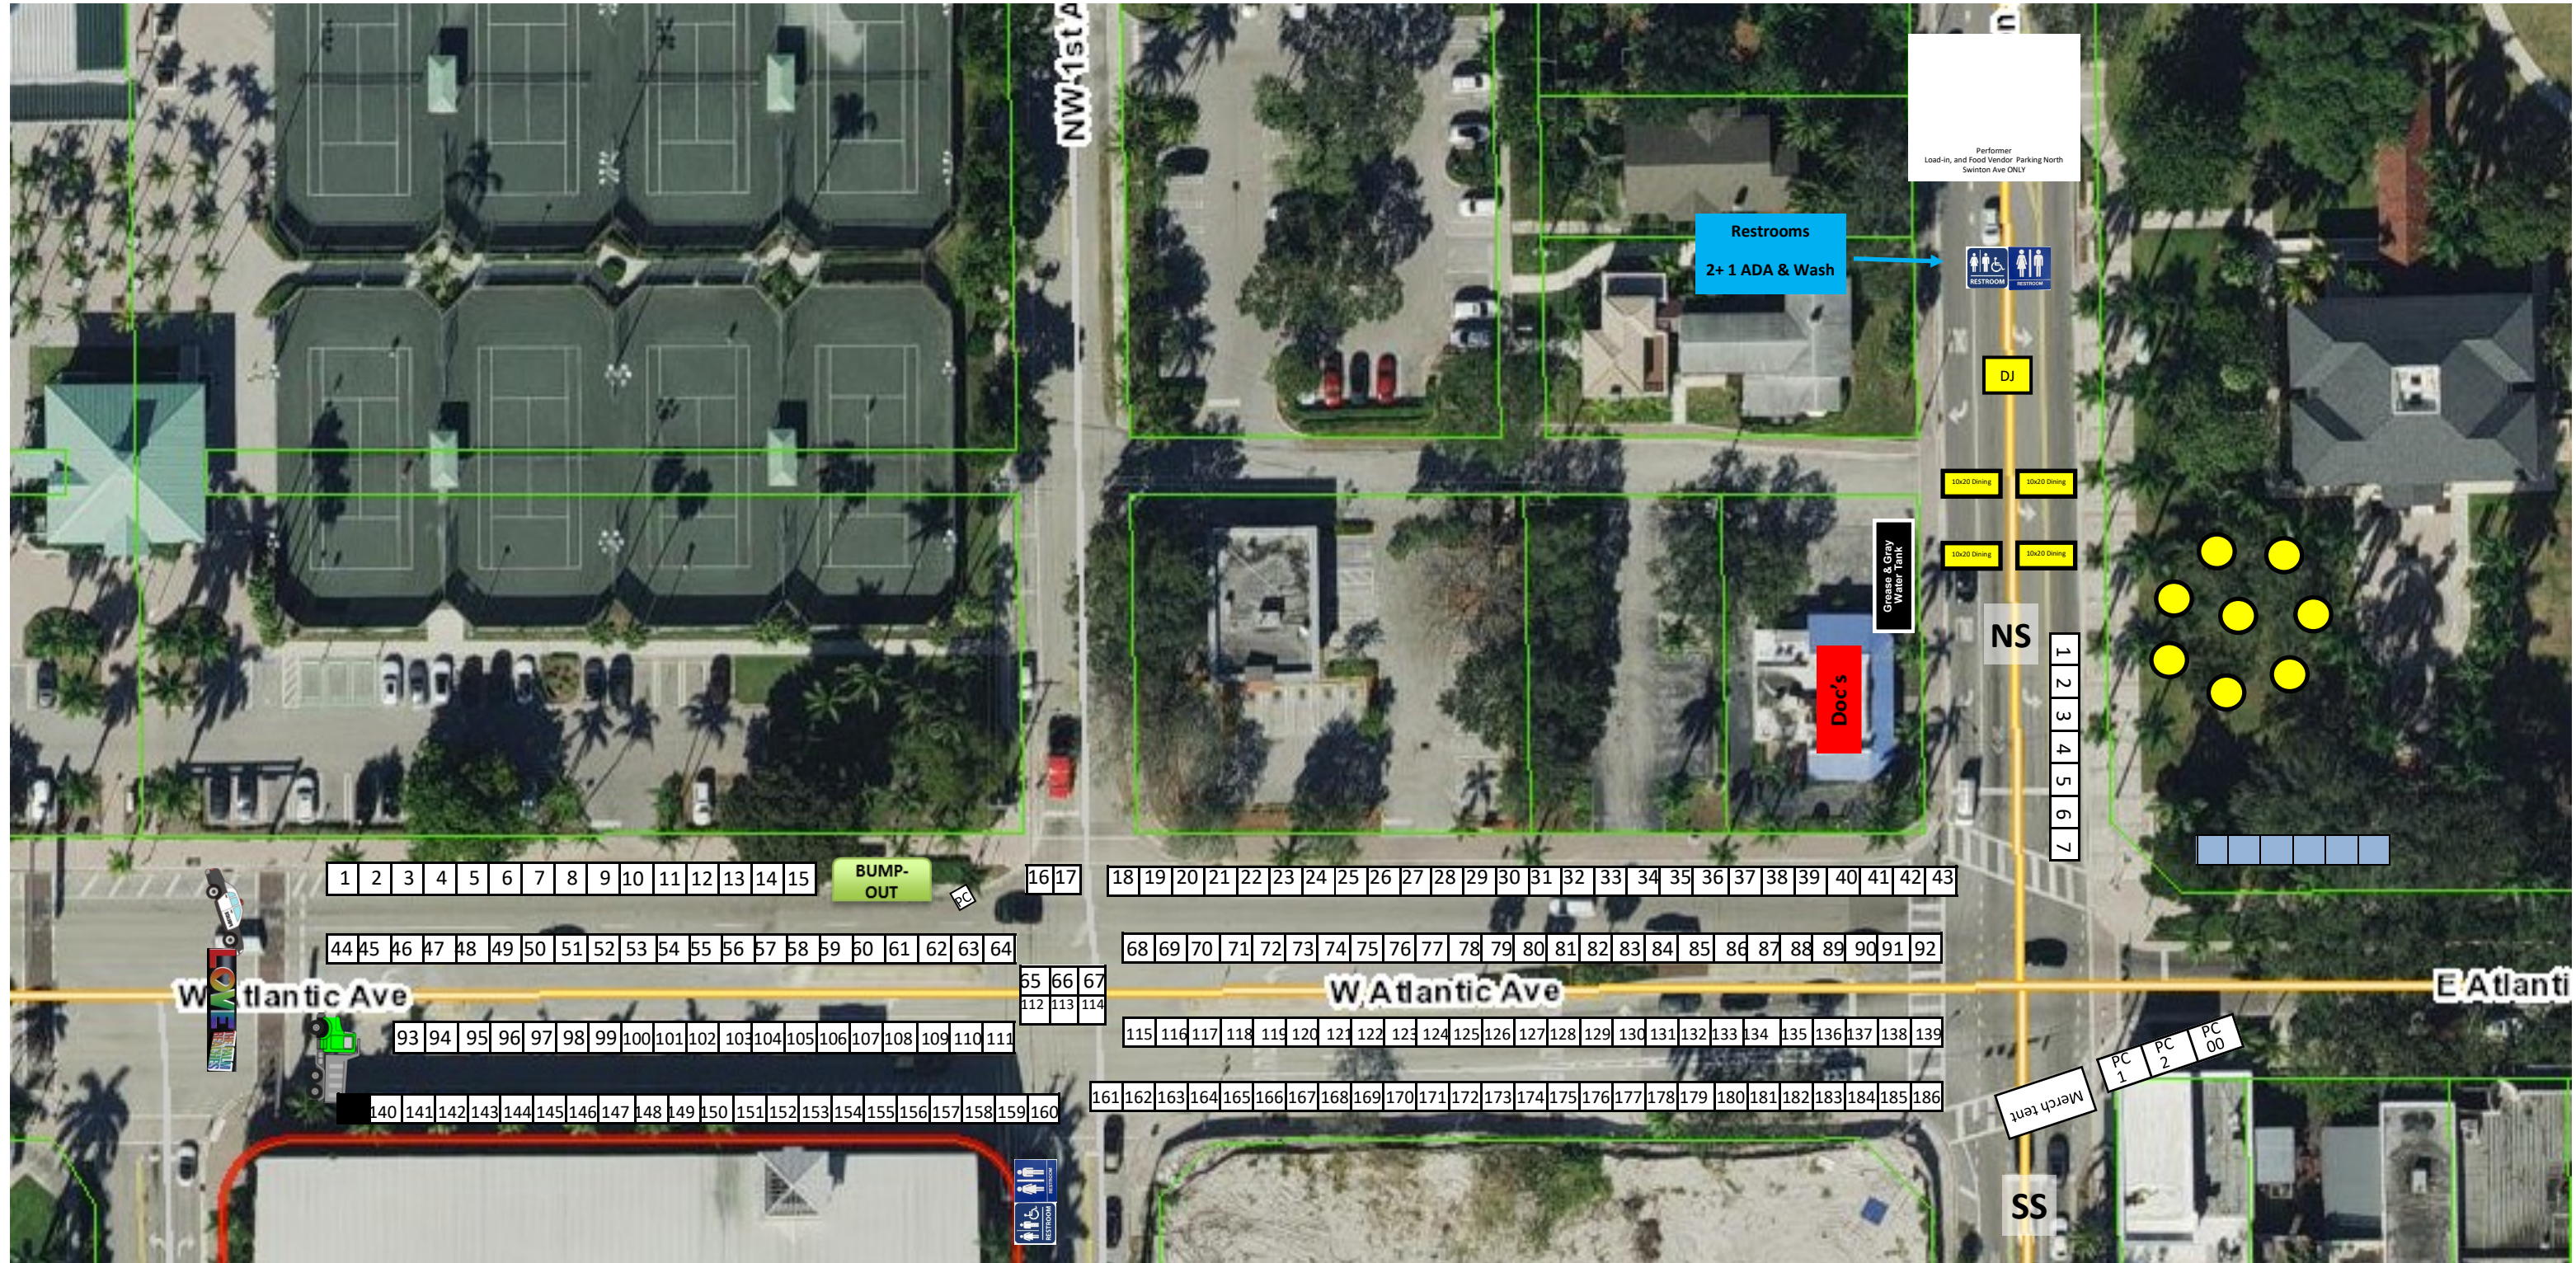

63RD Annual Delray Affair ~ SITE MAPS (MAP #1)

Block Captains—W Atl - Tennis Center: JENNIFER COSTELLO & _____

Block Captain—North Swinton Food Court: _____

Note: Site booth layouts shown are NOT to scale. Please check with your area chair for exact location, or for any discrepancies.

63RD Annual Delray Affair ~ SITE MAPS (MAP #3)

Block Captains—Atl Ave & NE 2nd Ave

Block Captains—100BLK: _____ / 200BLK BERN RYAN

AA—East Atlantic Ave [100– 144/200-236]

Note: Site booth layouts shown are NOT to scale. Please check with your area chair for exact location, or for any discrepancies.

63RD Annual Delray Affair ~ SITE MAPS (MAP #4)

Atl Ave—RR Tracks to 4th Ave

Block Captain—300 BLK BERN RYAN

Note: Site booth layouts shown are NOT to scale. Please check with your area chair for exact location, or for any discrepancies.

AA—East Atlantic Ave [300-337]

63RD Annual Delray Affair ~ SITE MAPS (MAP #5)

Atl Ave—4th Ave to 5th Ave

Block Captain—500 BLK: _____

Note: Site booth layouts shown are NOT to scale. Please check with your area chair for exact location, or for any discrepancies.