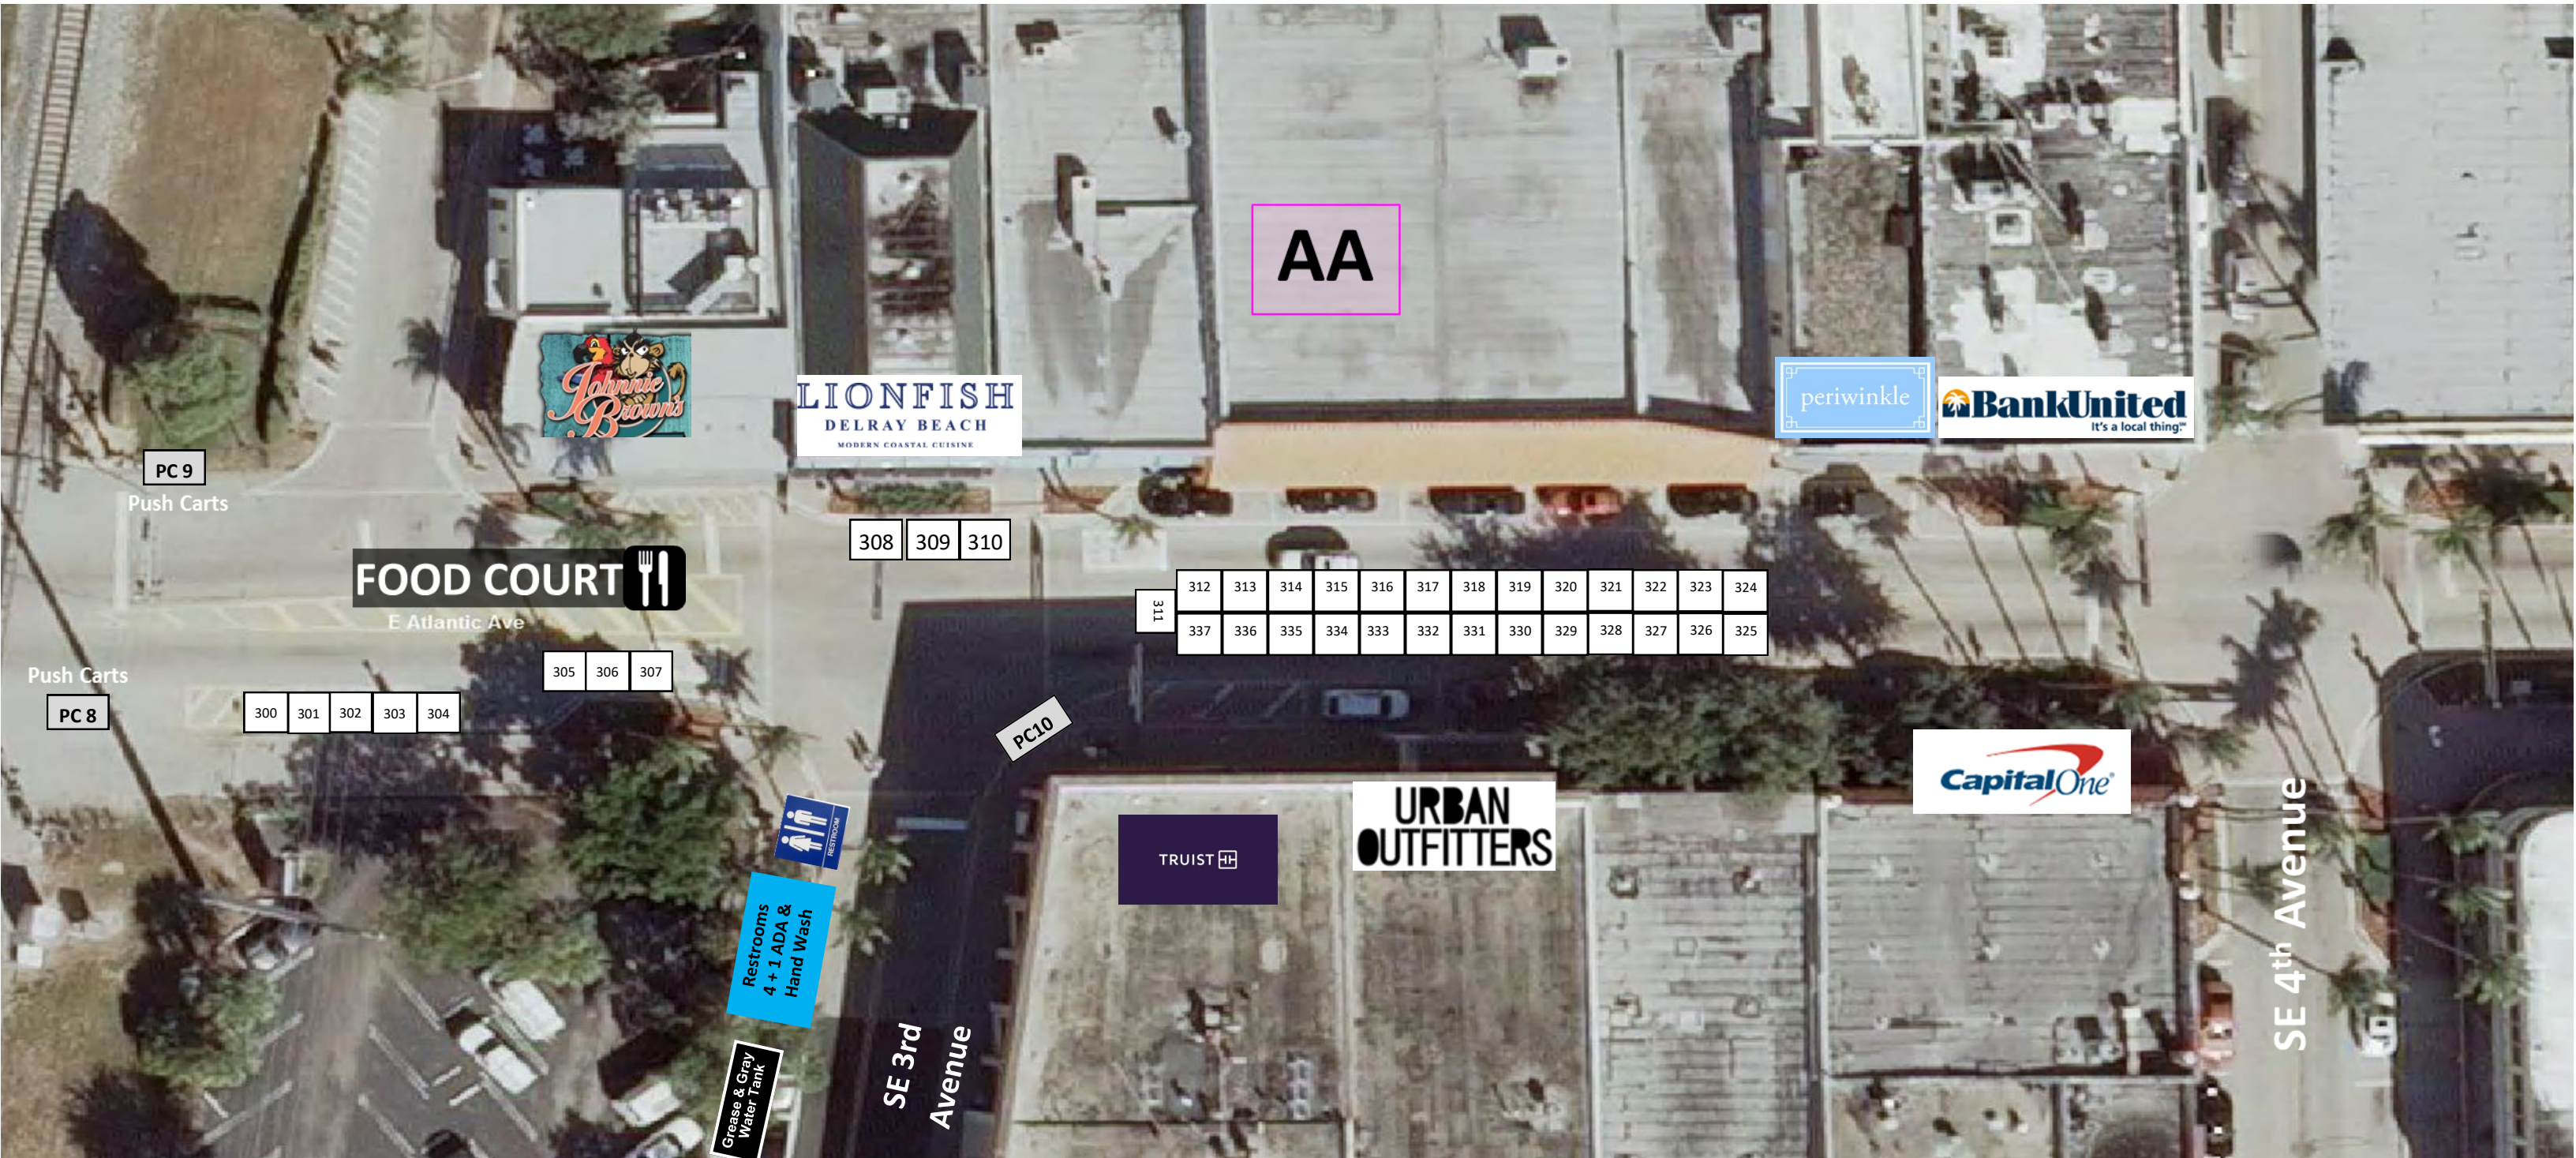

Note: Site booth layouts shown are NOT to scale. Please check with your area chair for exact location, or for any discrepancies.

OSS [1-65] – Old School Square
 AA [1-45] – Atlantic Avenue, Swinton to NE 1st AV

63RD Annual Delray Affair ~ SITE MAPS (MAP #3)

Block Captains—Atl Ave & NE 2nd Ave

Block Captains—100BLK: _____ / 200BLK BERN RYAN

AA—East Atlantic Ave [100– 144/200-236]

Note: Site booth layouts shown are NOT to scale. Please check with your area chair for exact location, or for any discrepancies.

63RD Annual Delray Affair ~ SITE MAPS (MAP #4)

Atl Ave—RR Tracks to 4th Ave

Block Captain—300 BLK BERN RYAN

Note: Site booth layouts shown are NOT to scale. Please check with your area chair for exact location, or for any discrepancies.

AA—East Atlantic Ave [300-337]

63RD Annual Delray Affair ~ SITE MAPS (MAP #5)

Atl Ave—4th Ave to 5th Ave

Block Captain—500 BLK: _____

Note: Site booth layouts shown are NOT to scale. Please check with your area chair for exact location, or for any discrepancies.