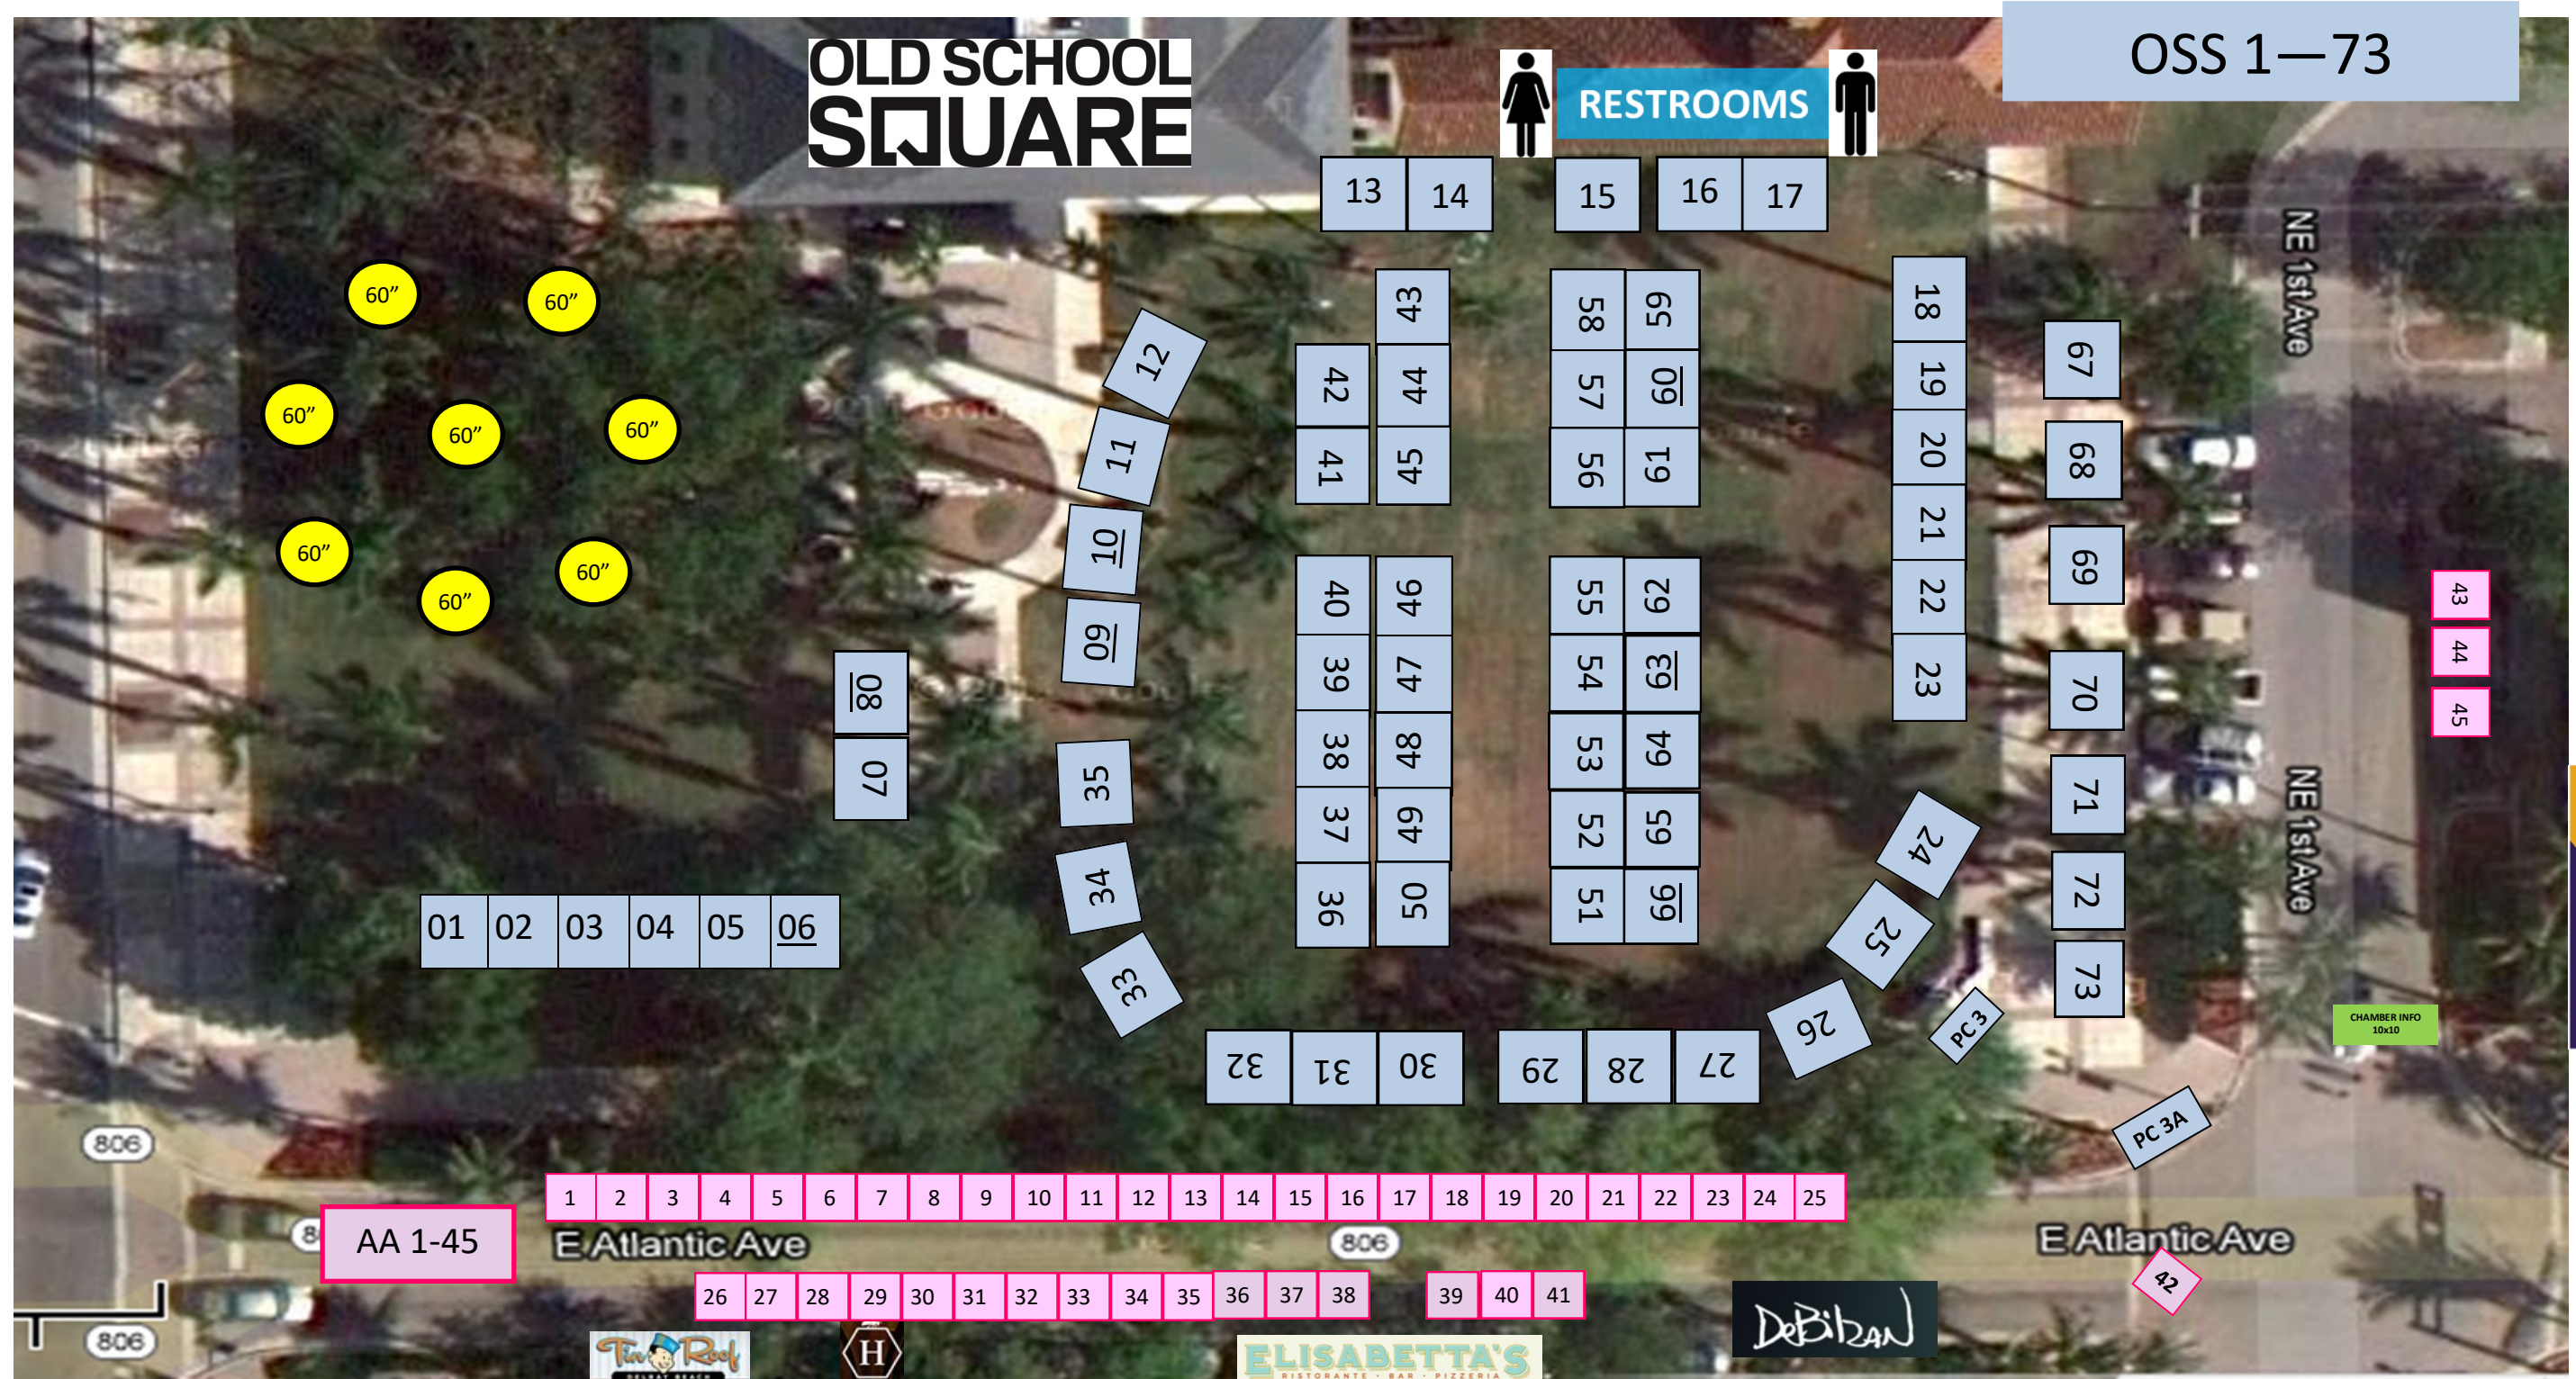

63RD Annual Delray Affair ~ SITE MAPS (MAP #2)

Block Captains—Old School Square NANCY STEWART & _____

Block Captain—Atl Ave 100 BLK: _____

Note: Site booth layouts shown are NOT to scale. Please check with your area chair for exact location, or for any discrepancies.

OSS [1-65] – Old School Square
AA [1-45] – Atlantic Avenue, Swinton to NE 1st AV