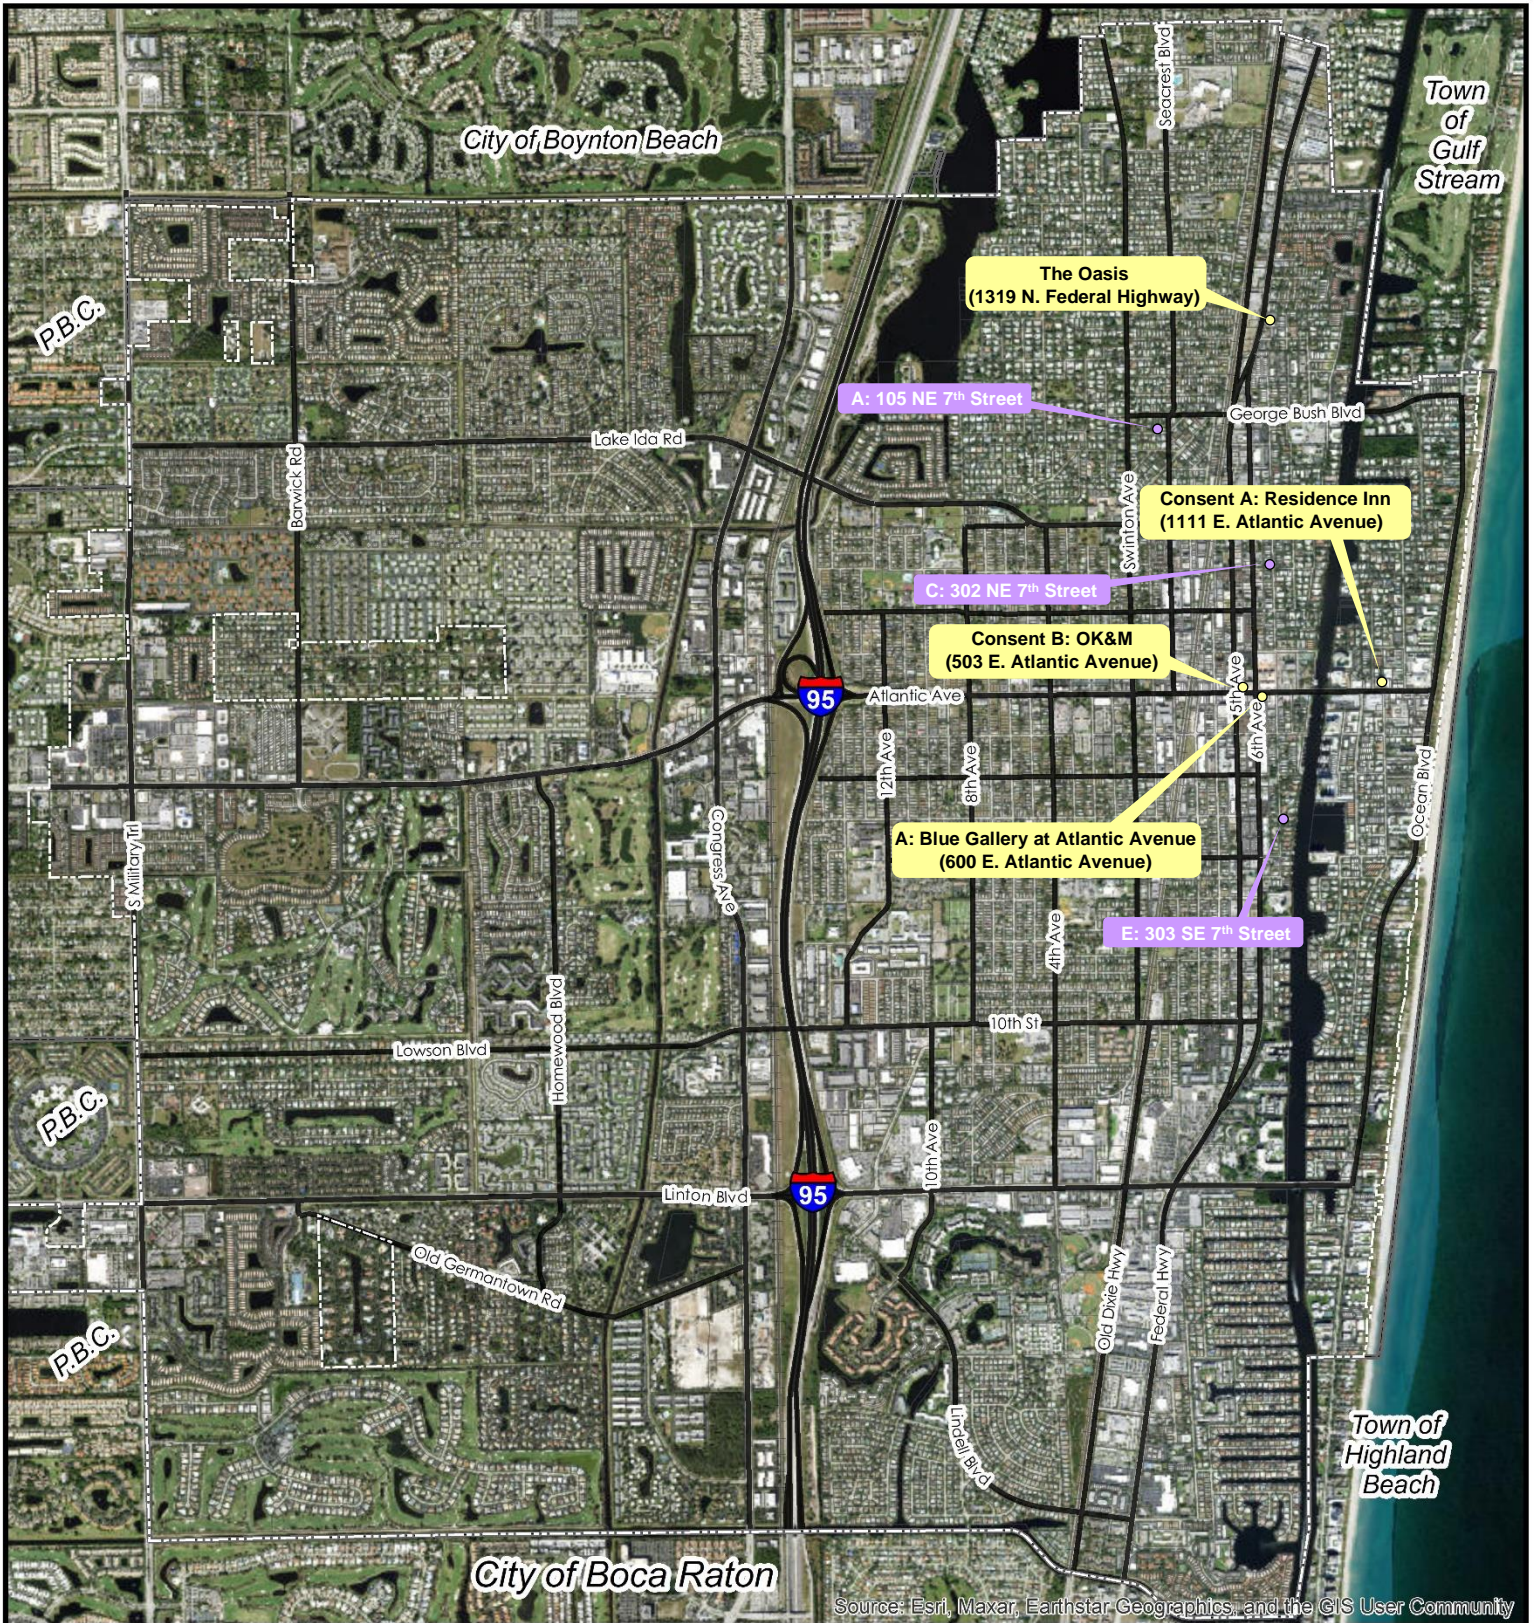

## Appealable Items

January 10, 2023

0 700 1,400 2,800  
Feet

City of Delray Beach  
Development Services Department

Print Date: 12/20/2022

Source: Esri, Maxar, Earthstar Geographics, and the GIS User Community

● SPRAB Item: December 14, 2022

● HPB Item: December 7, 2022