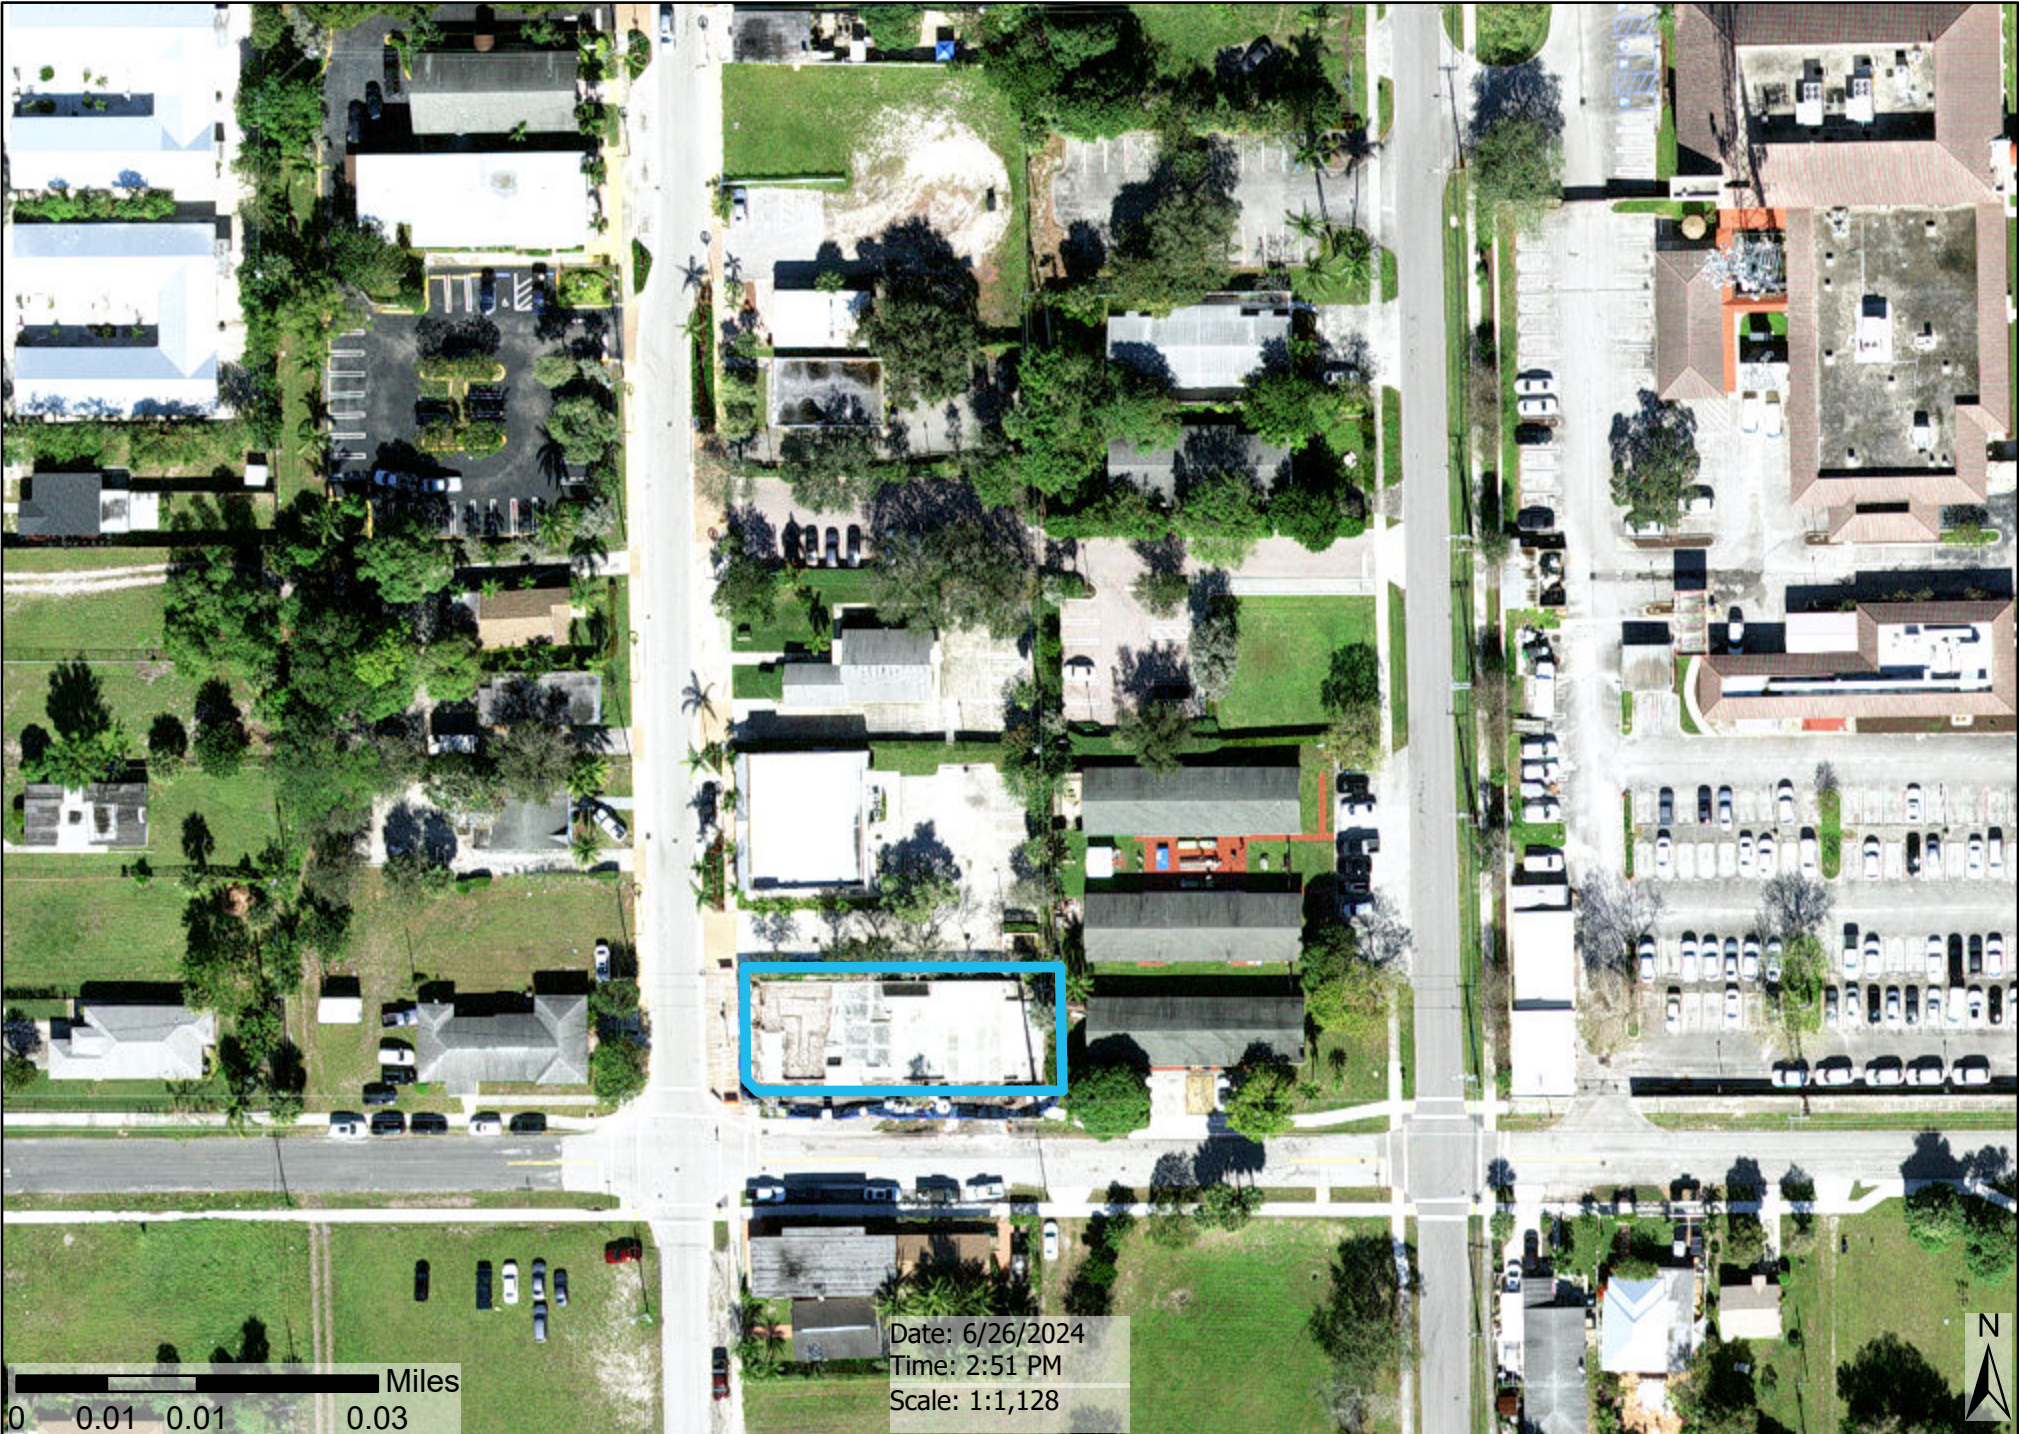

EXHIBIT A

0 0.01 0.01 0.03 Miles

Date: 6/26/2024
Time: 2:51 PM
Scale: 1:1,128