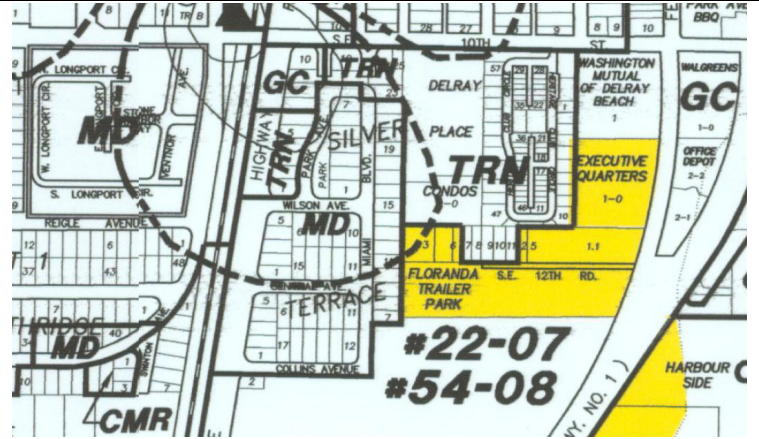

Land Use Map History Silver Terrace

Adopted Land Use Map (1996)

**PROPOSED FUTURE LAND USE MAP AMENDMENT
NEW CENTURY COURTYARDS**

CITY OF DELRAY BEACH, FL
PLANNING & ZONING DEPARTMENT

PROPOSED CHANGE FROM TRN (TRANSITIONAL) TO GC (GENERAL COMMERCIAL)

MAP REF: 181093

Adopted Land Use Map (2009)

Adopted Land Use Map (2012)

Adopted Land Use Map (2016)

DEVELOPMENT SERVICES
BUILDING | HISTORIC PRESERVATION | PLANNING & ZONING

Date: August 17, 2020