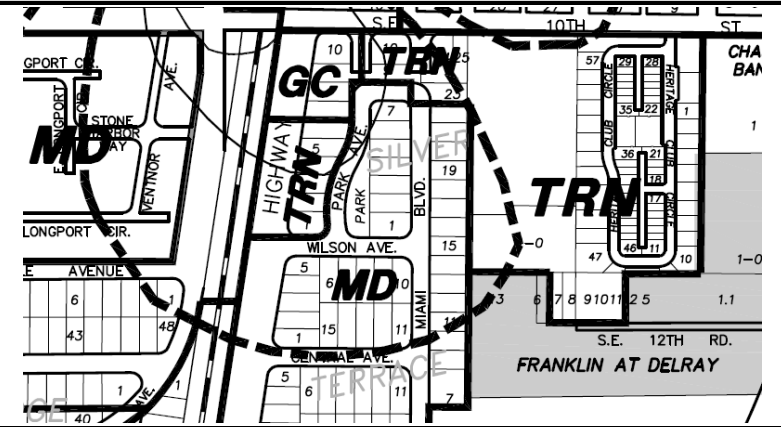

Land Use Map History Silver Terrace

Adopted Land Use Map (1996)

**PROPOSED FUTURE LAND USE MAP AMENDMENT
NEW CENTURY COURTYARDS**

CITY OF DELRAY BEACH, FL
PLANNING & ZONING DEPARTMENT

PROPOSED CHANGE FROM TRN (TRANSITIONAL) TO GC (GENERAL COMMERCIAL)

MAP REF: 181093

Adopted Land Use Map (2009)

Adopted Land Use Map (2012)

Adopted Land Use Map (2016)

DEVELOPMENT SERVICES
BUILDING | HISTORIC PRESERVATION | PLANNING & ZONING

Date: August 17, 2020