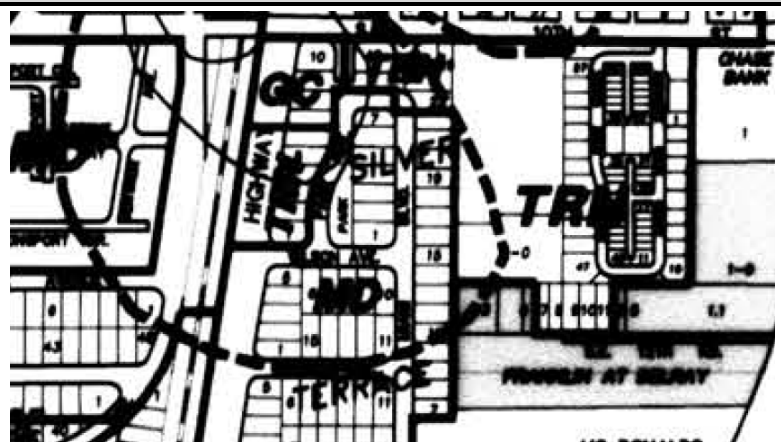

Land Use Map History Silver Terrace

Adopted Land Use Map (1996)

**PROPOSED FUTURE LAND USE MAP AMENDMENT
NEW CENTURY COURTYARDS**

CITY OF DELRAY BEACH, FL
PLANNING & ZONING DEPARTMENT

PROPOSED CHANGE FROM TRN (TRANSITIONAL) TO GC (GENERAL COMMERCIAL)

MAP REF: 181093

Adopted Land Use Map (2009)

Adopted Land Use Map (2012)

Adopted Land Use Map (2016)

DEVELOPMENT SERVICES
BUILDING | HISTORIC PRESERVATION | PLANNING & ZONING

Date: August 17, 2020