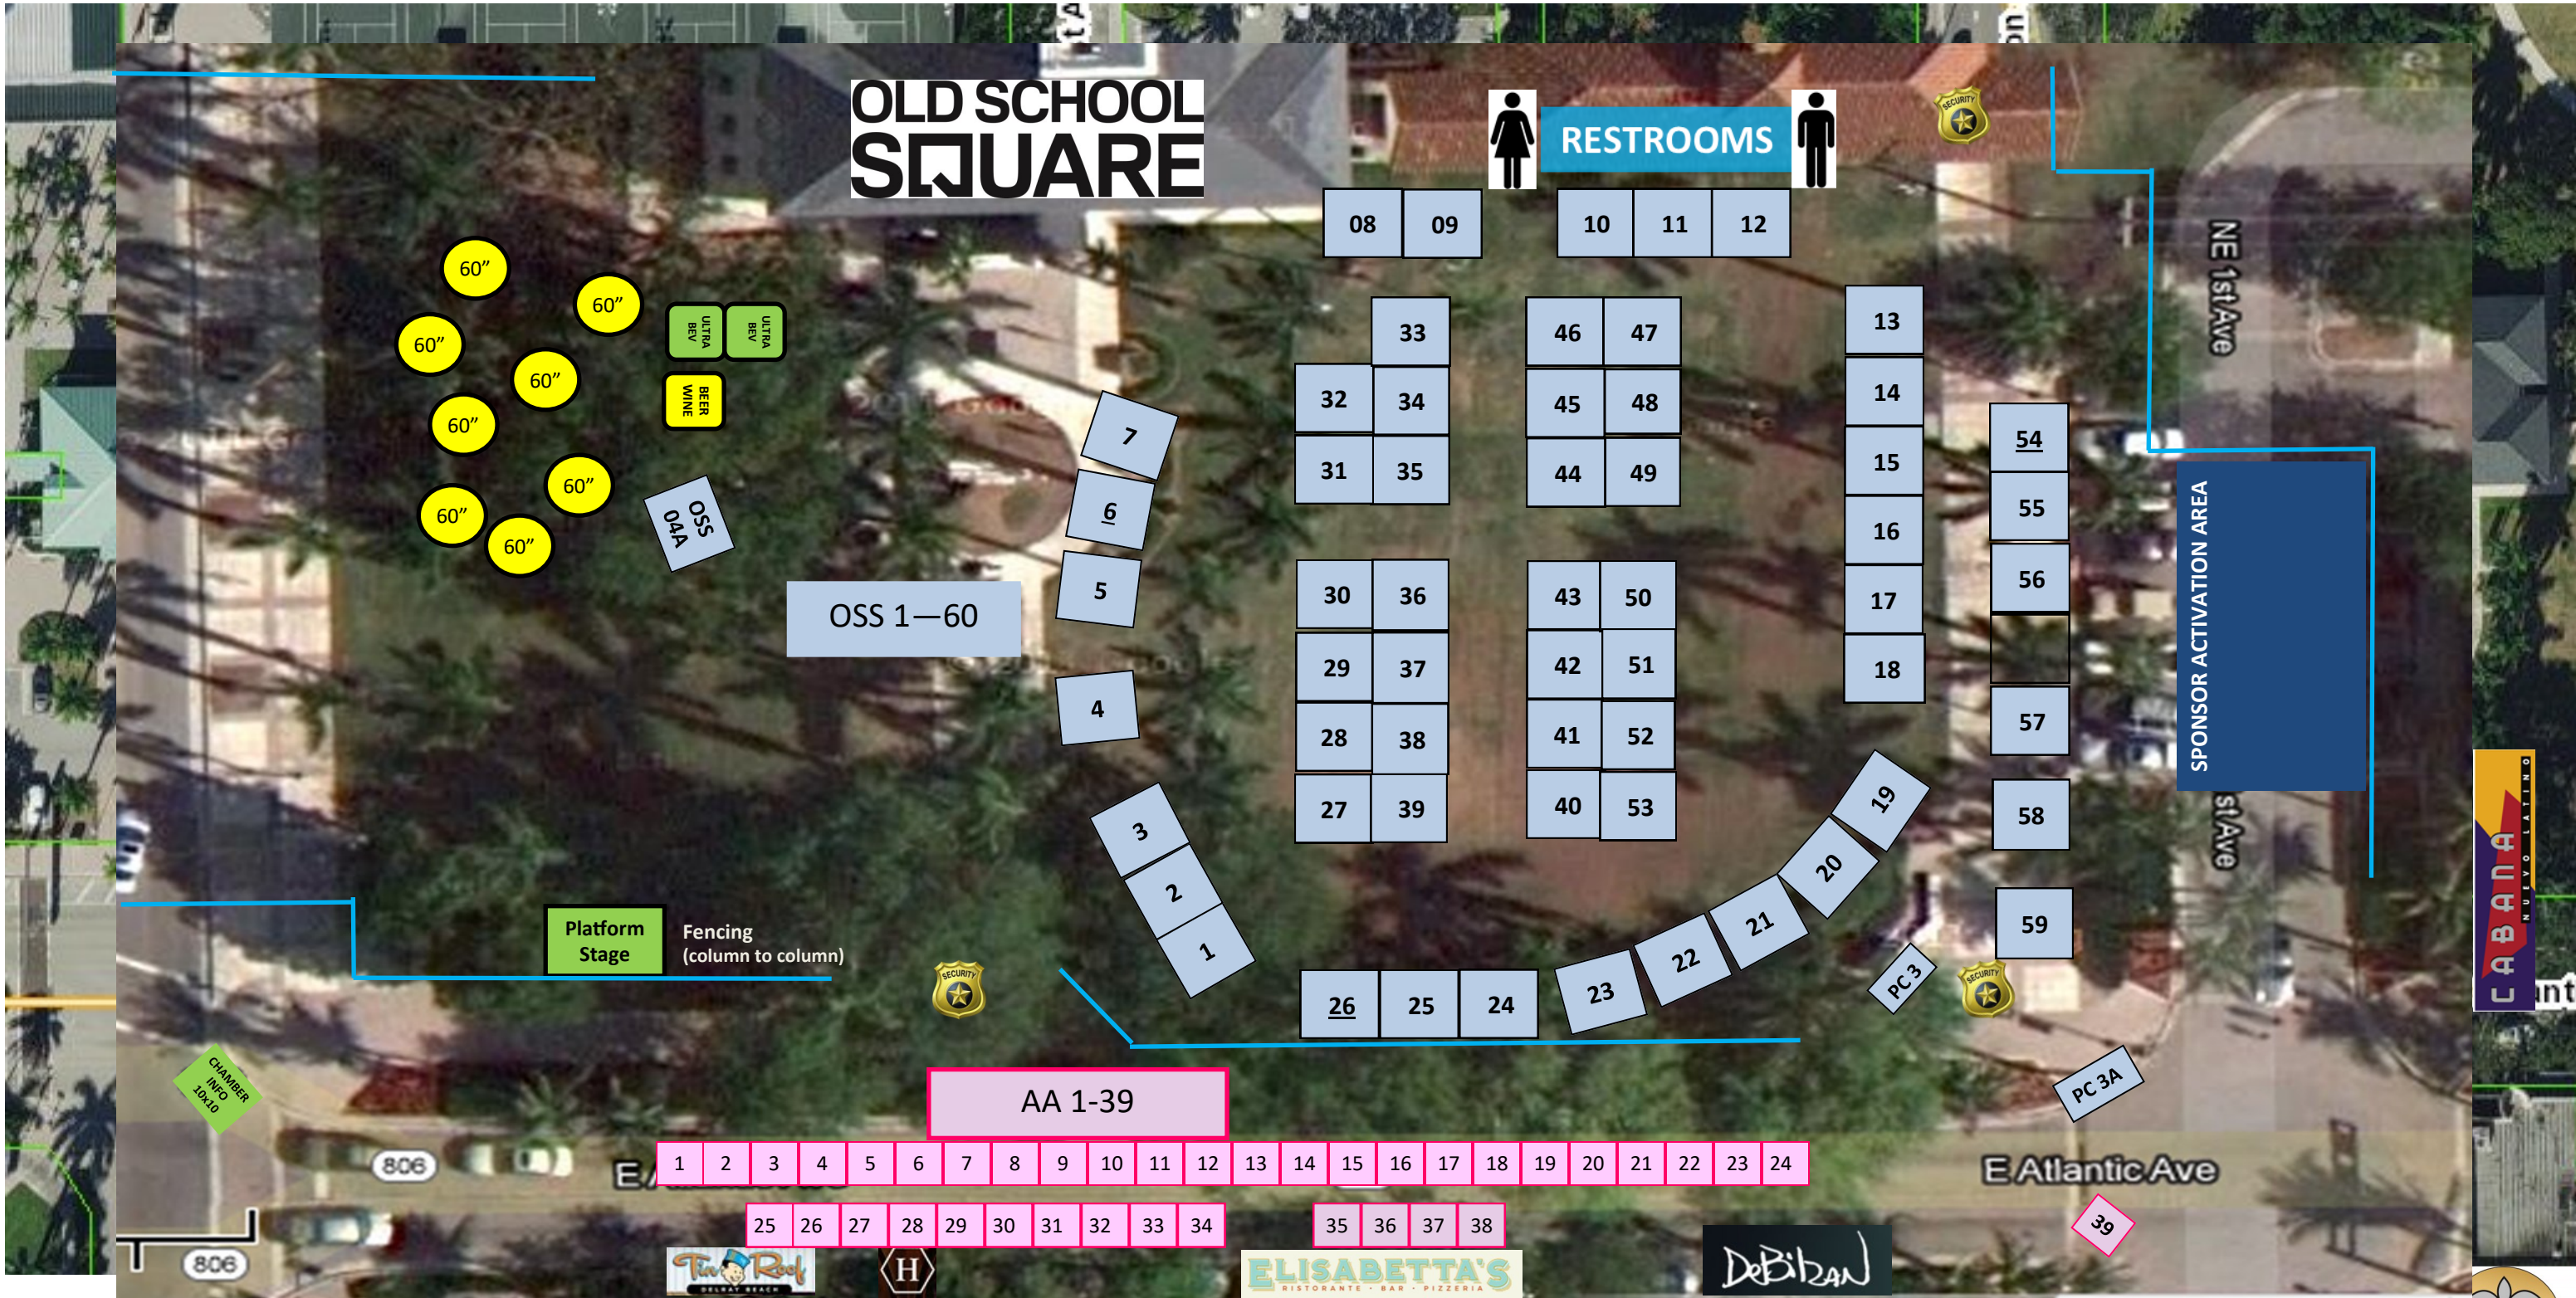

62nd Annual Delray Affair ~ SITE MAP (MAP #2)

Old School Square / Block Captain: NANCY STEWART (OSS)

Atlantic Avenue / Block Captain: KIM BECKETT (100 block)

Proposed Fencing

Note: Site booth layouts shown are NOT to scale. Please check with your area chair for exact location, or for any discrepancies.

Tents for events
FMG RENTAL

OSS [1-59] – Old School Square
AA [1-39] – Atlantic Avenue, Swinton to NE 1st AV

Revised 10/13/23