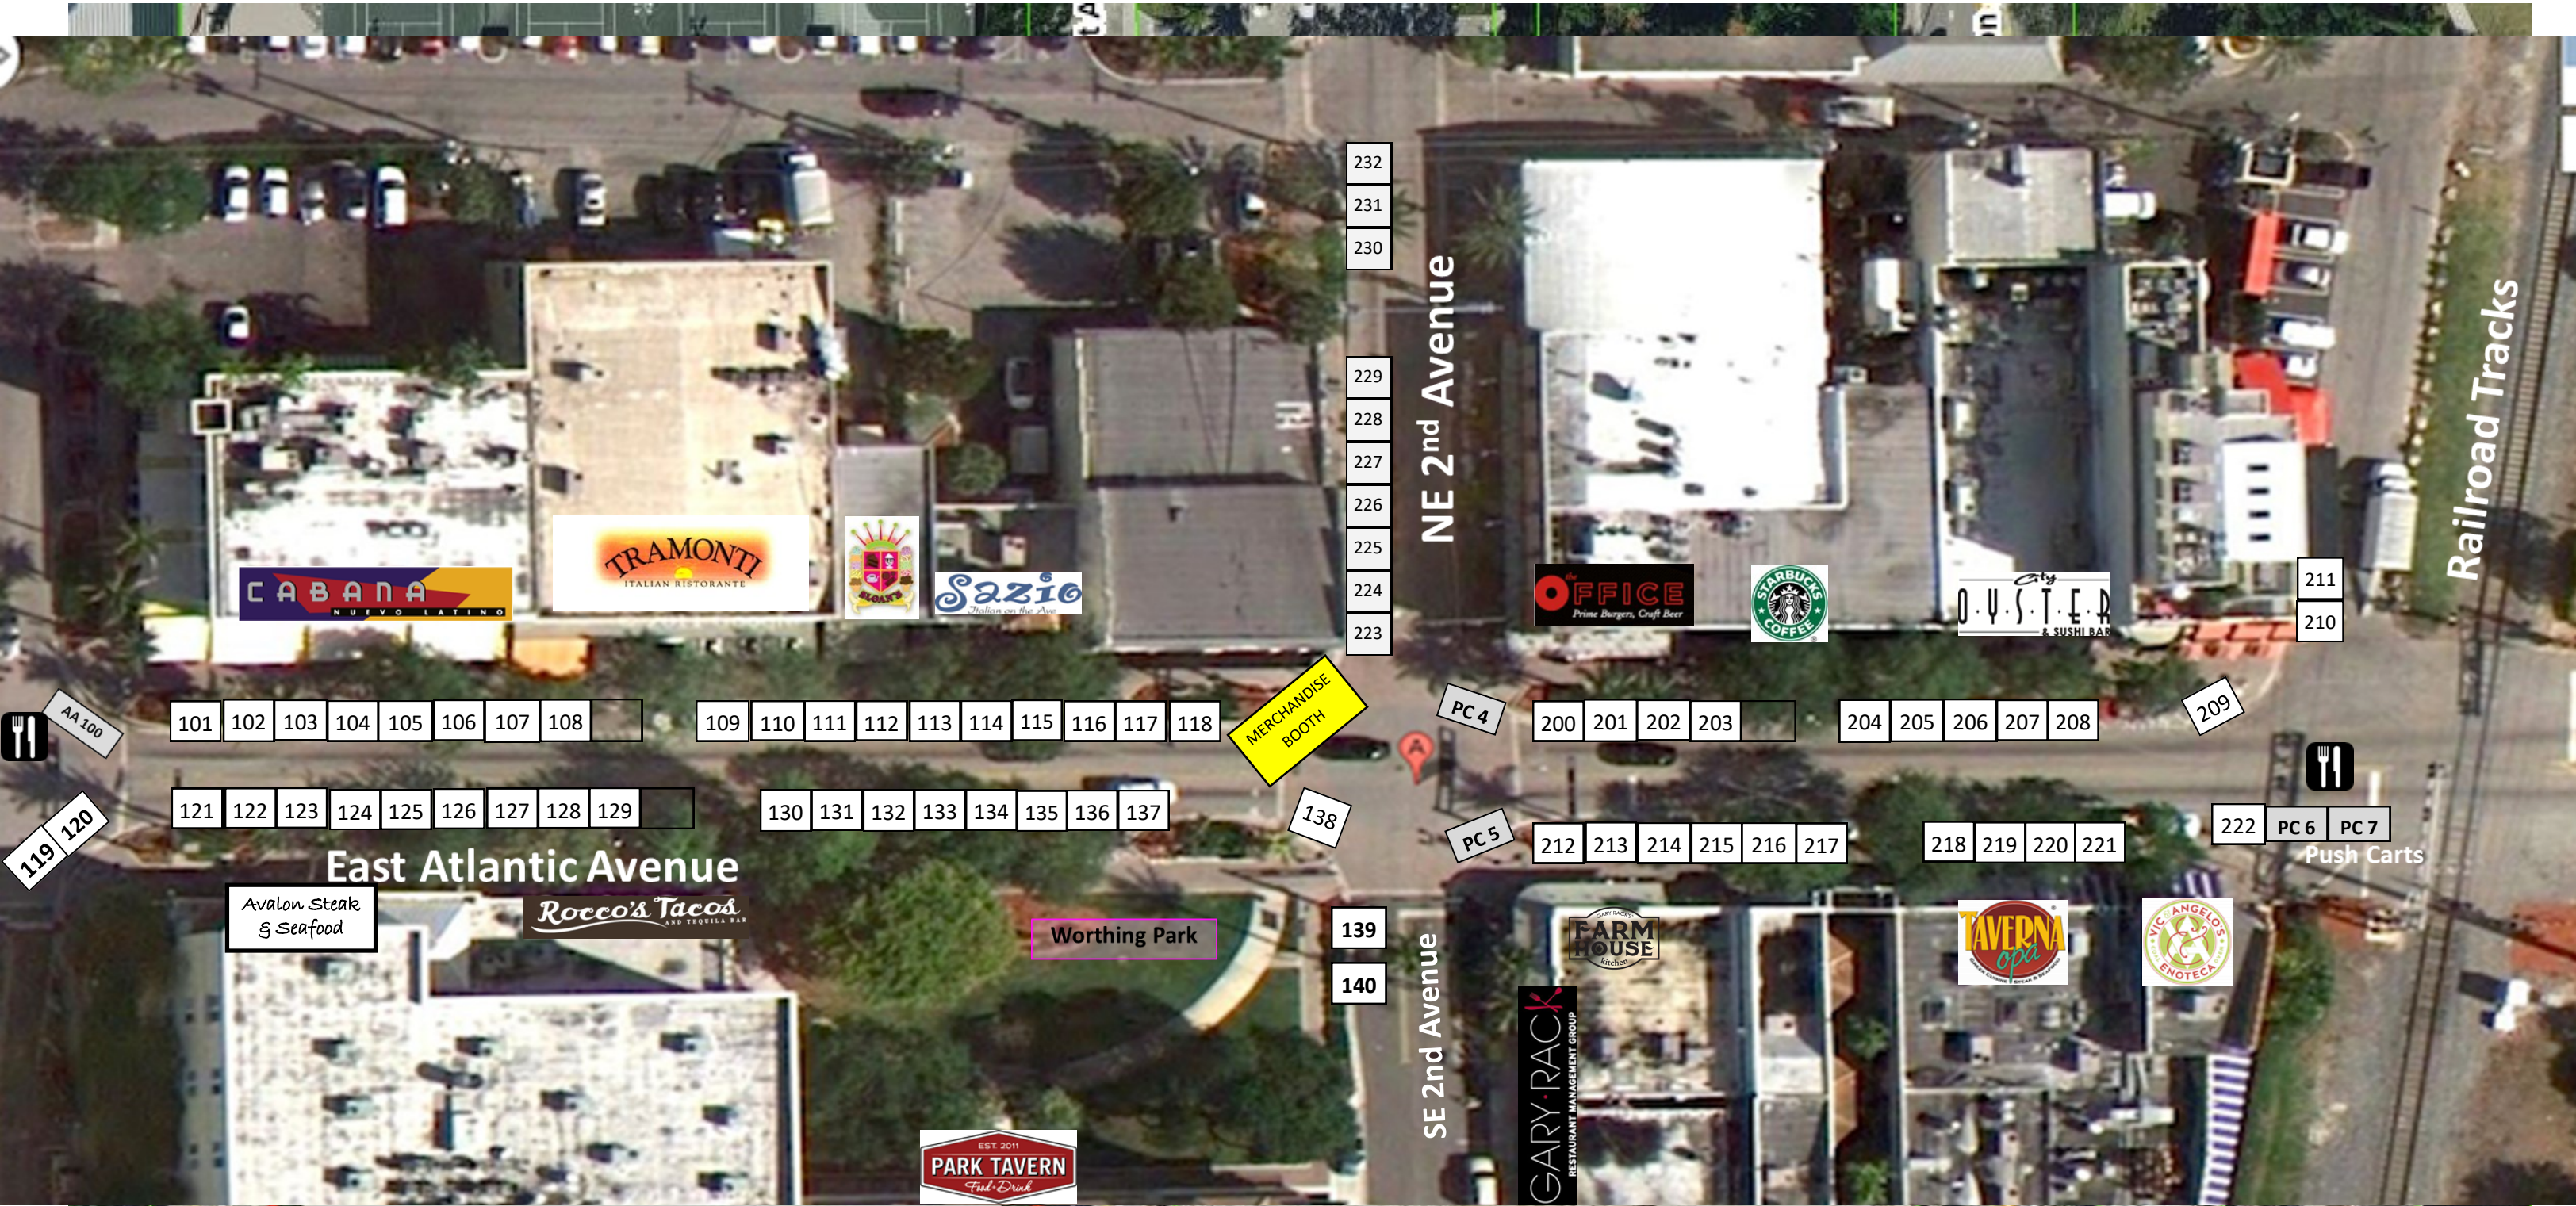

Proposed Fencing

Note: Site booth layouts shown are NOT to scale. Please check with your area chair for exact location, or for any discrepancies.

 Tents for events
 FMG RENTAL

OSS [1-59] – Old School Square
 AA [1-39] – Atlantic Avenue, Swinton to NE 1st AV

Revised 10/13/23

62nd Annual Delray Affair ~ SITE MAP (MAP #3)

Atlantic AVE & NE 2nd Ave

Block Captain: NOREEN & LEE PAYNE

Note: Site booth layouts shown are NOT to scale. Please check with your area chair for exact location, or for any discrepancies.

Tents for events
 FMG RENTAL

AA—East Atlantic Ave [100– 140/200-232]

Revised 10/13/23

62nd Annual Delray Affair ~ SITE MAP (MAP #4)

Atlantic AVE—RR Tracks to 4th AVE

Block Captain: JENNIFER THOMASON

Note: Site booth layouts shown are NOT to scale. Please check with your area chair for exact location, or for any discrepancies.

 Tents for events
 FMG RENTAL

AA—East Atlantic Ave [300-336]

Revised 10/13/23

62nd Annual Delray Affair ~ SITE MAP (MAP #5)

Atlantic Ave—4th AVE to 5th AVE

Block Captain: SHAUN HALL

Note: Site booth layouts shown are NOT to scale. Please check with your area chair for exact location, or for any discrepancies.