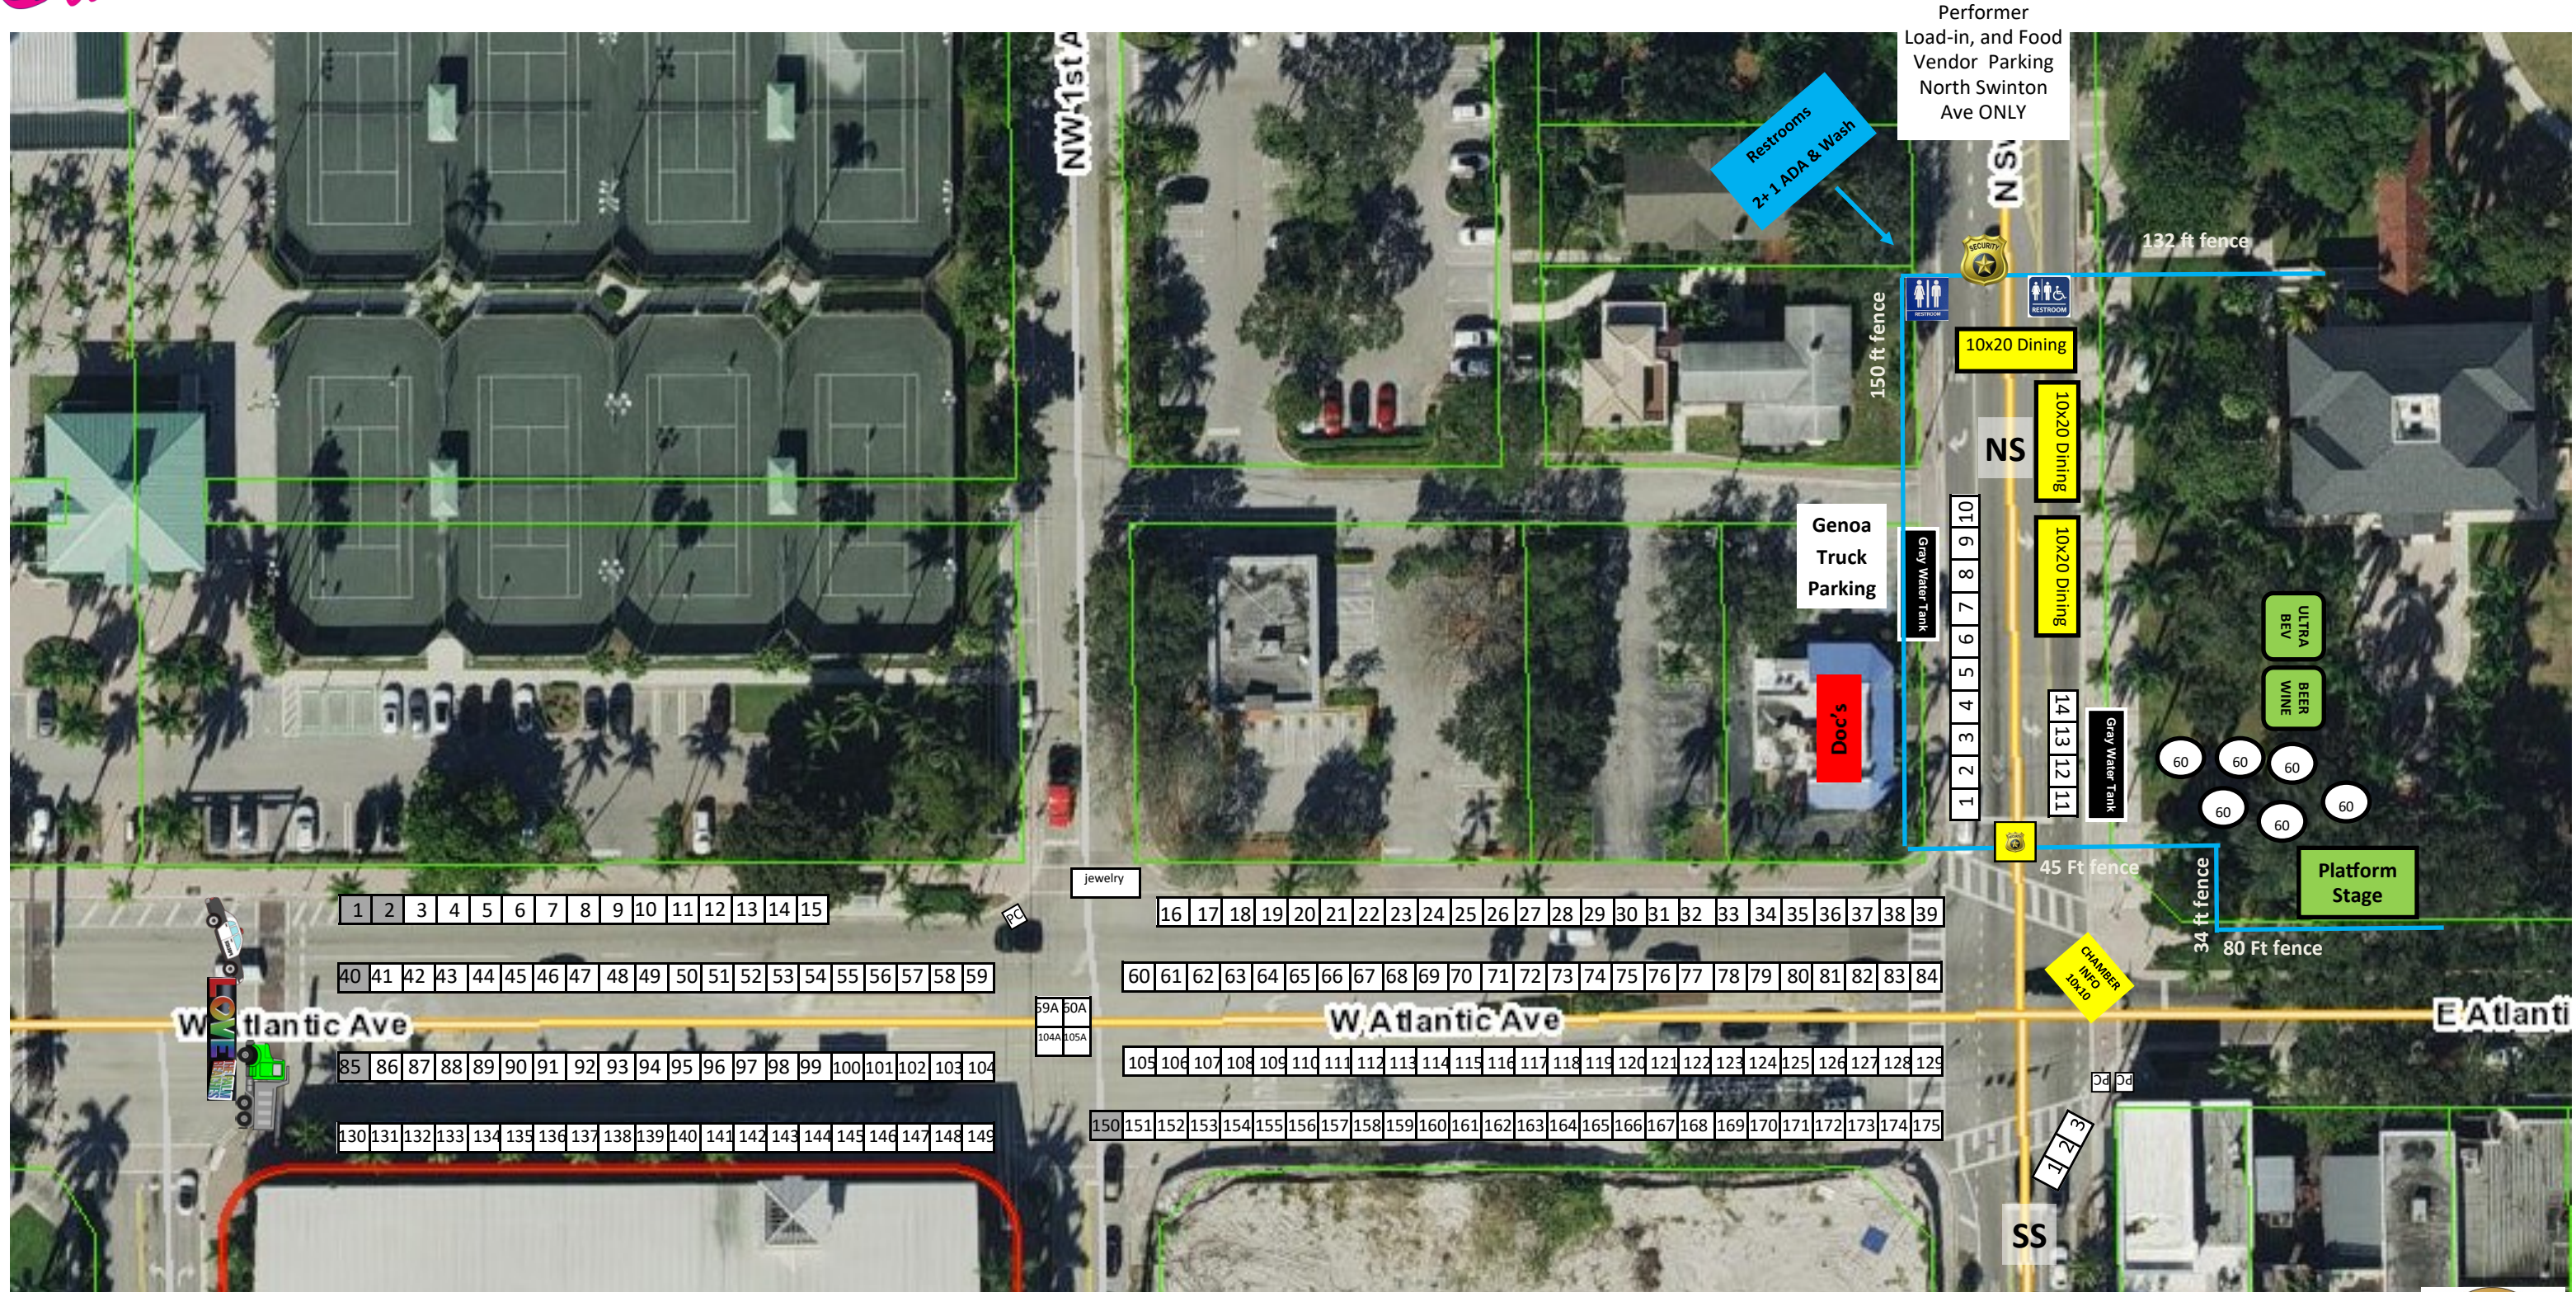

62ND Annual Delray Affair ~ SITE MAPS (MAP #1)

W Atl - Tennis Center /Block Captains: JENNIFER COSTELLO & KAE JONSONS

Note: Site booth layouts shown are NOT to scale. Please check with your area chair for exact location, or for any discrepancies.

Revised 10/13/23

62nd Annual Delray Affair ~ SITE MAP (MAP #3)

Atlantic AVE & NE 2nd Ave

Block Captain: NOREEN & LEE PAYNE

Note: Site booth layouts shown are NOT to scale. Please check with your area chair for exact location, or for any discrepancies.

Tents for events
 FMG RENTAL

AA—East Atlantic Ave [100– 140/200-232]

Revised 10/13/23

62nd Annual Delray Affair ~ SITE MAP (MAP #4)

Atlantic AVE—RR Tracks to 4th AVE

Block Captain: JENNIFER THOMASON

Note: Site booth layouts shown are NOT to scale. Please check with your area chair for exact location, or for any discrepancies.

 Tents for events
 FMG RENTAL

AA—East Atlantic Ave [300-336]

Revised 10/13/23

62nd Annual Delray Affair ~ SITE MAP (MAP #5)

Atlantic Ave—4th AVE to 5th AVE

Block Captain: SHAUN HALL

Note: Site booth layouts shown are NOT to scale. Please check with your area chair for exact location, or for any discrepancies.