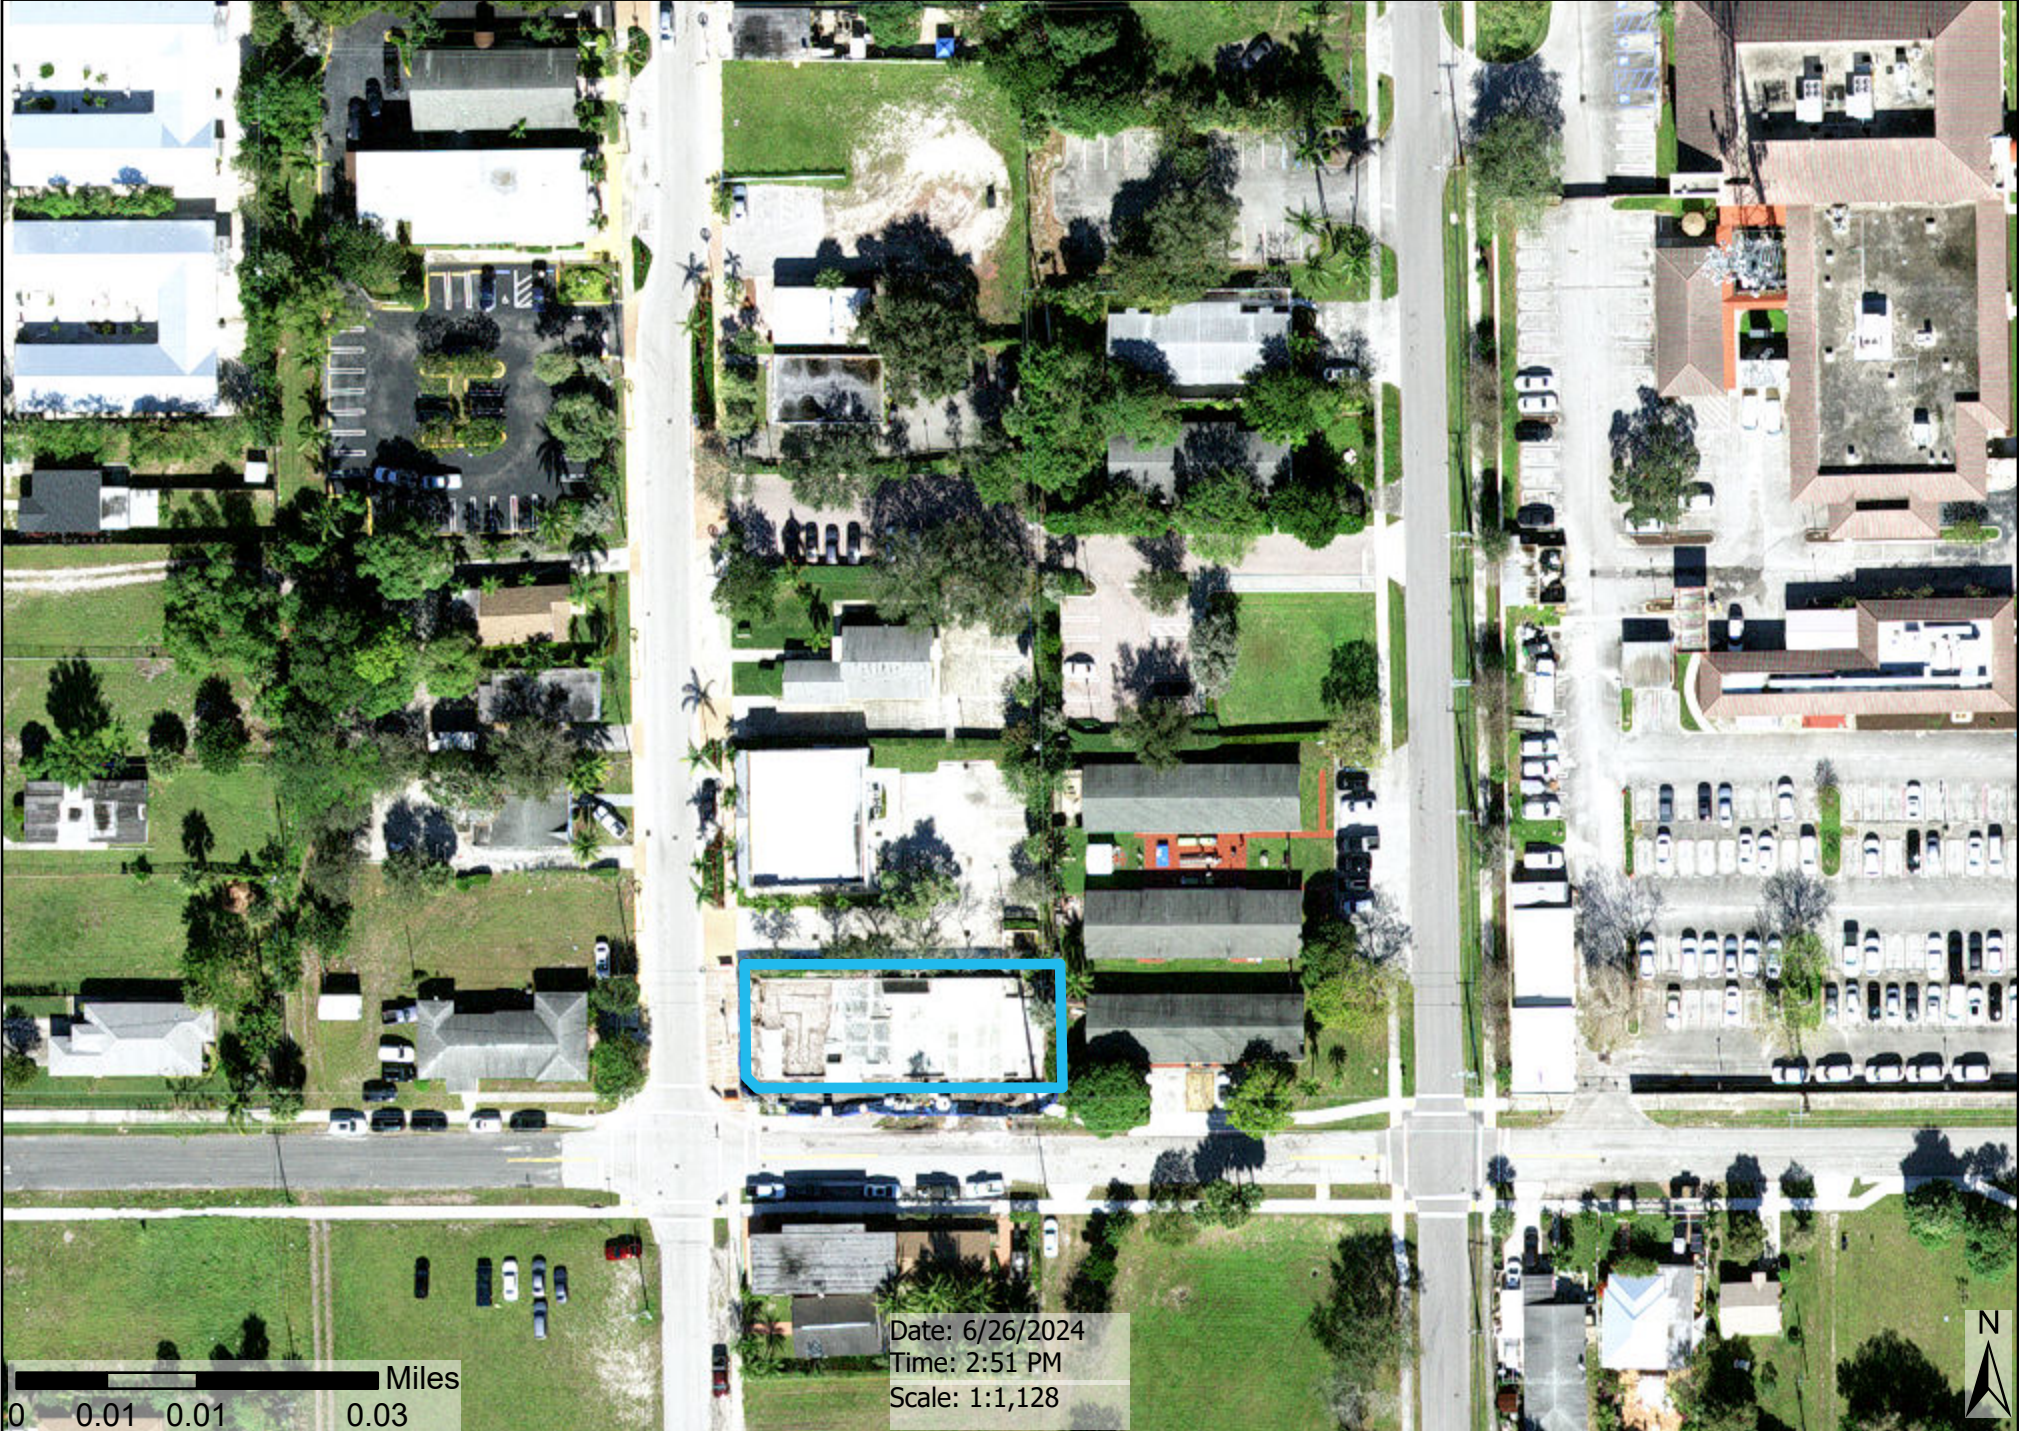

EXHIBIT A

0 0.01 0.01 0.03 Miles

Date: 6/26/2024
Time: 2:51 PM
Scale: 1:1,128