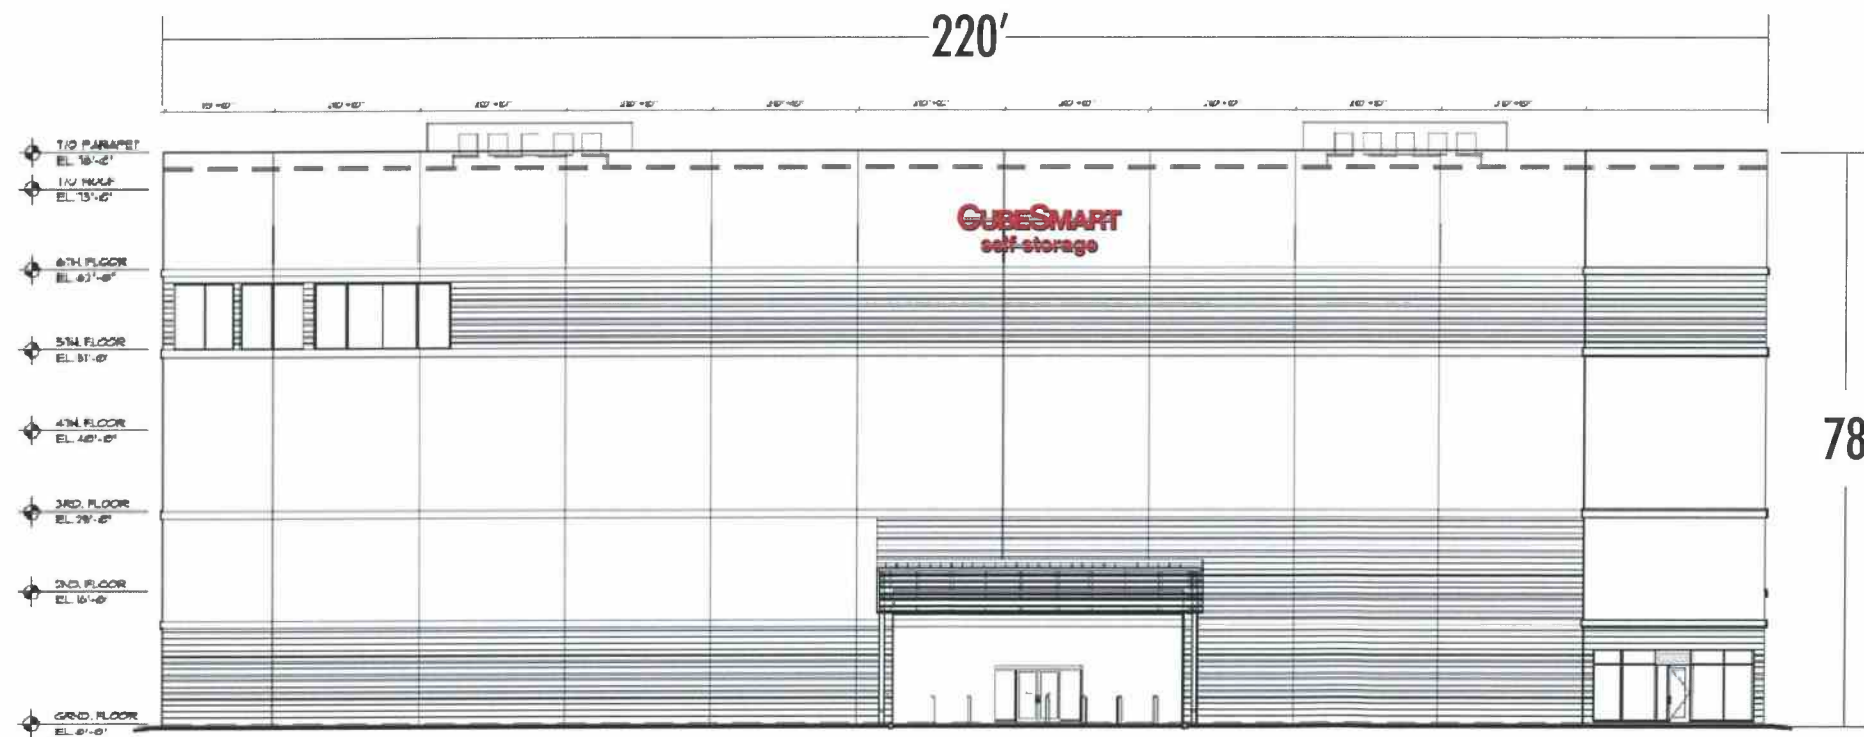

REVERSE CHANNEL LETTERS - ILLUMINATED

159.9 square feet

Sign 3 - Wall Sign - West Elevation

New Channel letters

- Install (1) NEW LED Illuminated channel letters

SIGN ELEVATION

SCALE: 3/16" = 1'

SIGNAGE @ WEST ELEVATION

COLOR SPECIFICATIONS:

Layout # 4841-7

CUBESMART

3185 S Congress Ave,
Delray Beach, FL 33445

Drawn by: Jm3

Rev. 7/20/17 (KC), 8/7/17

Date: 7/19/17

File: 4841 - Cube Smart - Monument

Signs:

Sign Type: Channel Letters

Overall Size: 85" h x 271" w

Type Style: Logo Provided

Material: Illuminated channel letters

with CS Red Acrylic Faces

Illuminated Sign

Mounting: Flush to Wall