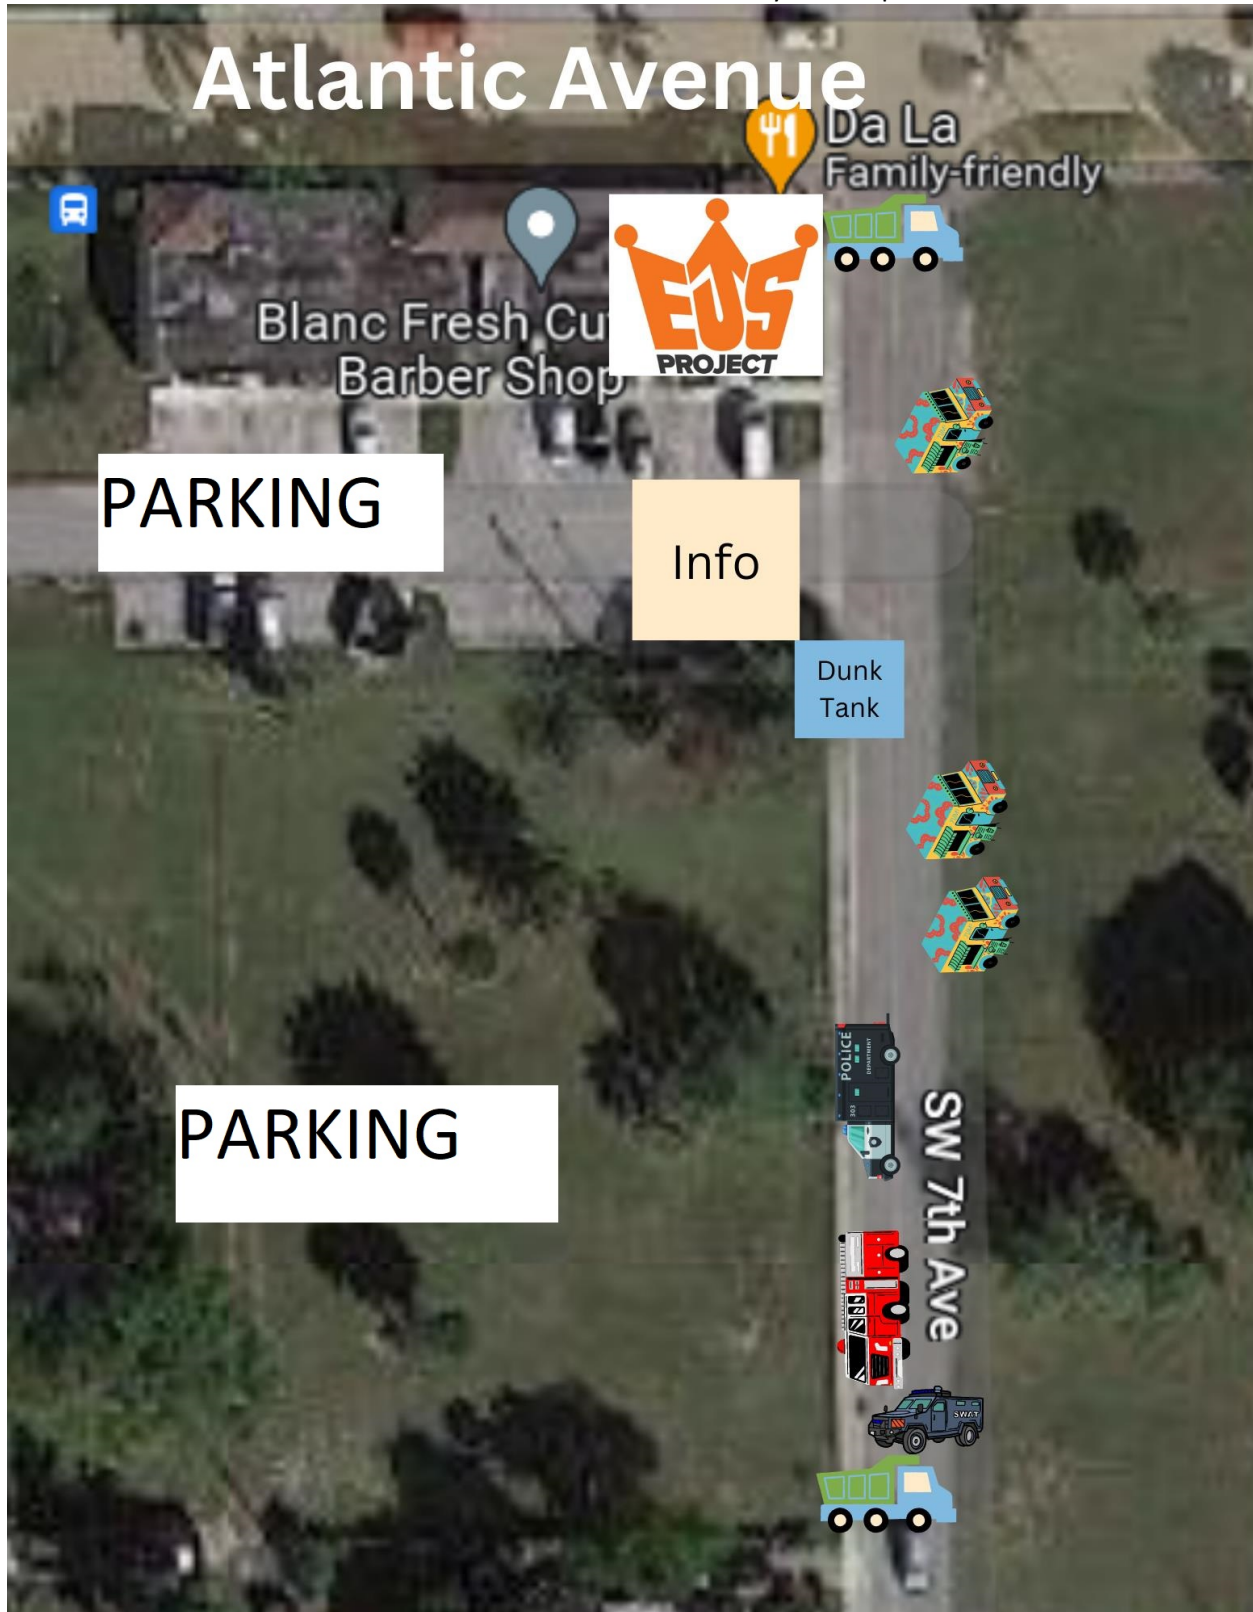

12-43-46-17-02-005-0120 (13 SW 8th Ave)
 12-43-46-17-02-005-0210 (12 SW 7th Ave)
 12-43-46-17-02-005-0220 (12 SW 7th Ave)
 12-43-46-17-02-005-0010 (700 W Atlantic Ave)

12-43-46-16-01-013-0090 (606 West Atlantic Ave)
 12-43-46-16-01-013-0220 (640 West Atlantic Ave)
 12-43-46-16-01-013-0010 (11 SW 7th Ave)

3rd Annual CommUNITY Block Party Site Map

3rd Annual CommUNITY Block Party Site Map

Atlantic Avenue 806

Da La Family-friendly

VIP / Beer Garden

Food Vendors

SW 7th Ave

Google

PARKING

The map displays 40 numbered parking spots arranged in four rows: Row 1 (1-7), Row 2 (8-12), Row 3 (13-17), and Row 4 (18-22). Row 5 (23-29) and Row 6 (30-40) are also present. Activity icons include a green truck, a bouncer, a slide, a restrooms sign, a police car, a fire truck, and a utility truck. The map is overlaid on a satellite view of the area.