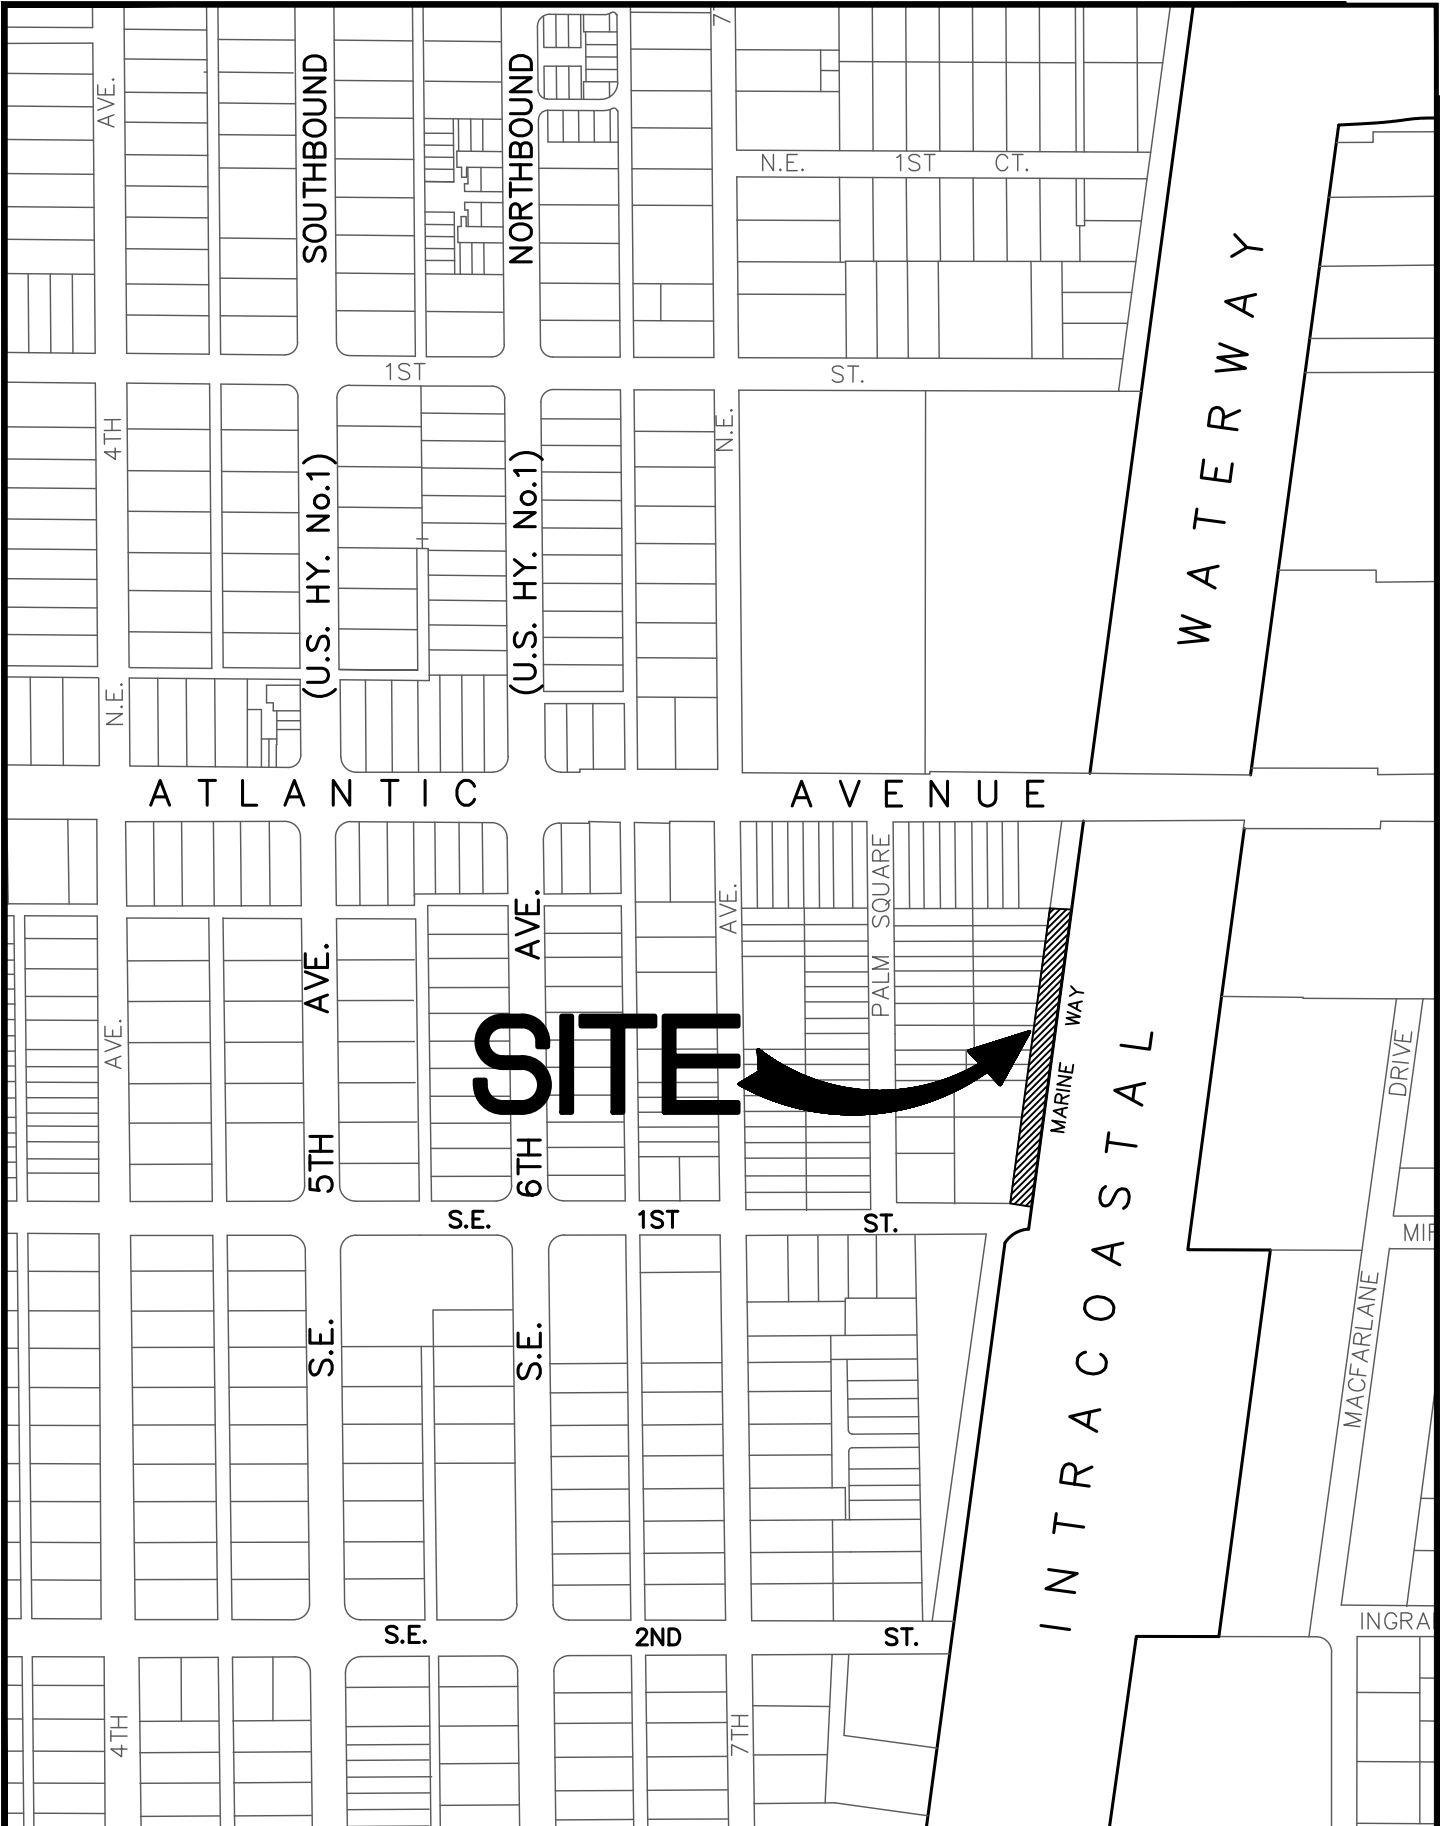

S:\EngCADD\Projects\2016-062\MARINE WAY LOCMAP.dwg Date of publication: Jan 08, 2016-4:49pm Plotted by: bowra

CITY of DELRAY BEACH
 ENVIRONMENTAL SERVICES DEPARTMENT
 434 SOUTH SWINTON AVENUE, DELRAY BEACH, FLORIDA 33444

MARINE WAY
 LOCATION MAP
 2016-062

DATE: 01/08/2016
 MARINE WAY LOCMAP
 1 OF 1