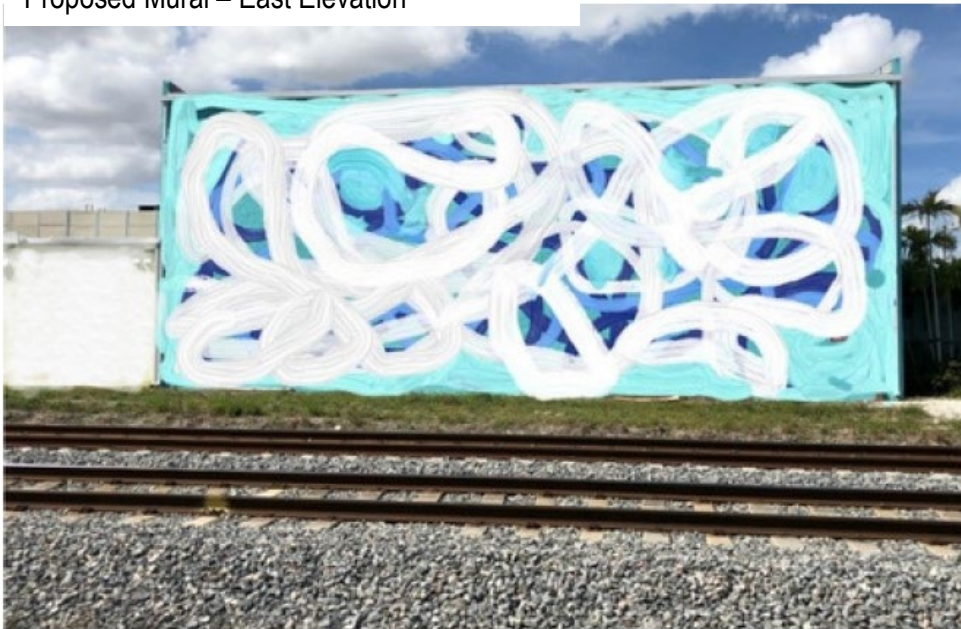

Existing Conditions – East Elevation

Proposed Mural – East Elevation

DELRAY BEACH CRA
ARTS WAREHOUSE

MURAL WALL PROPOSAL

Artist Brenda Zappitell

BRENDA ZAPPITELL

ARTIST BIO

I'm a artist who has been working professionally in the art world for more than 10 years. My works are abstract and most are painted with flashe and acrylic on panel or linen. They have been featured in exhibitions all over the U.S. and they can be found in many collections, both private and public, including Boca Raton Museum Of Art, St. Regis Hotel in NYC, Double Line Capital in Los Angeles, University Of North Texas in Denton and M.D. Anderson Cancer Center in Houston, etc.

Image | Water Memory I

Brenda Zappitell is an artist and gallery owner of Whitewall Contemporary located on NE 2nd Street in the Pineapple Groove Arts District.

PROPOSED MURAL

ON EAST WALL OF ARTS WAREHOUSE