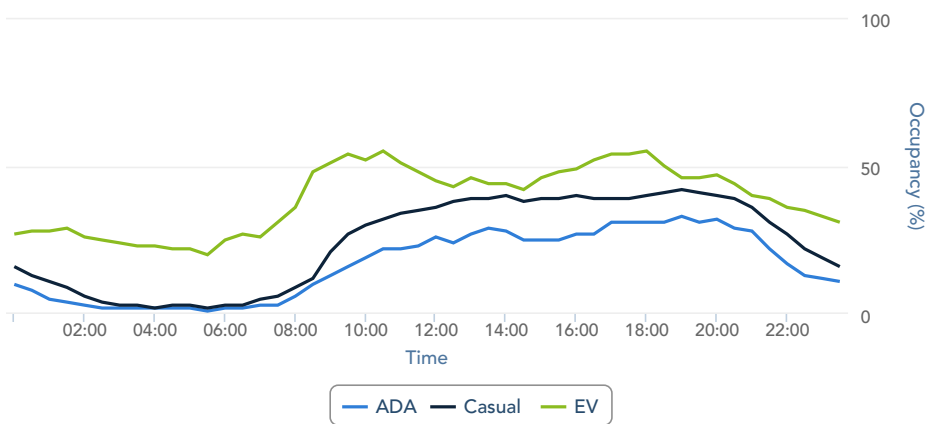

Occupancy Report from Jan 01, 2025 to Jan 27, 2025

📍 Old School Square

📅 01 Jan, 2025 - 27 Jan, 2025

🕒 12:00 AM - 11:00 PM

Average Occupancy by Day of Week

Average Occupancy by Zone

Average Occupancy by Bay Type

Hourly Occupancy Overall

Hourly Occupancy by Day

Hourly Occupancy By Zone

Hourly Occupancy By Bay Type

Occupancy Heatmap

P1

P2

P3

P4

P5

Historical Occupancy by Day

Historical Occupancy by Zone

Historical Occupancy by Bay Type

Peak Occupancy by Day