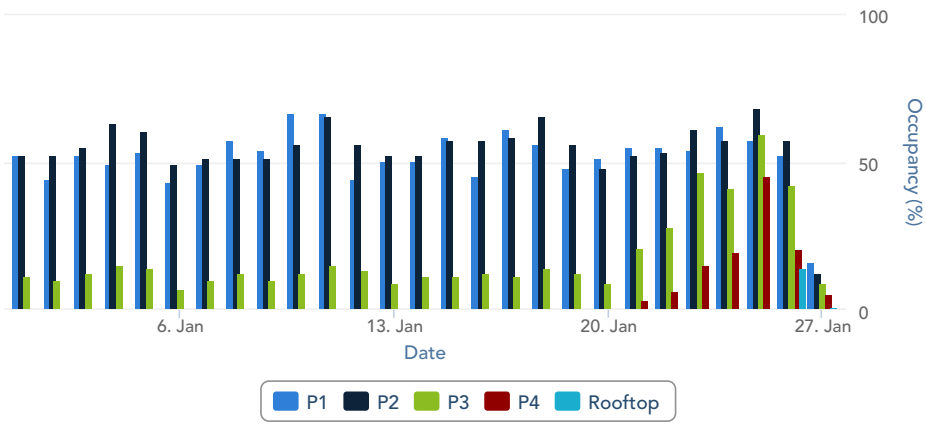

P4

P5

Historical Occupancy by Day

Historical Occupancy by Zone

Historical Occupancy by Bay Type

Peak Occupancy by Day