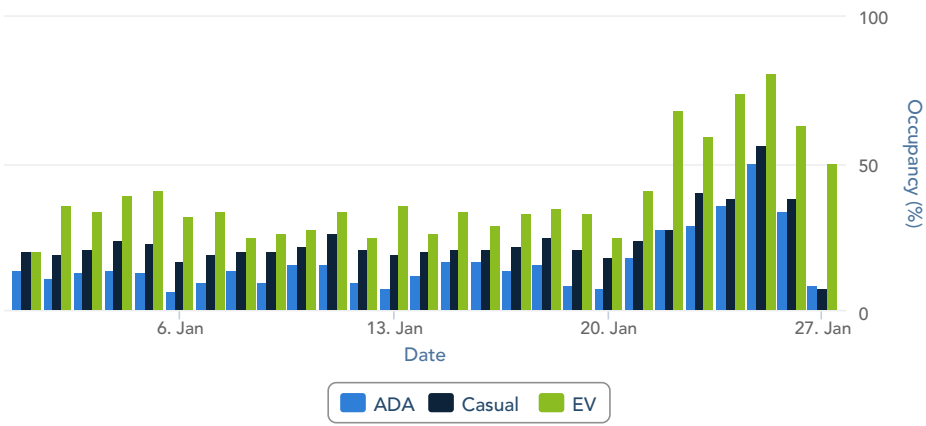

P4

P5

Historical Occupancy by Day

Historical Occupancy by Zone

Historical Occupancy by Bay Type

Peak Occupancy by Day