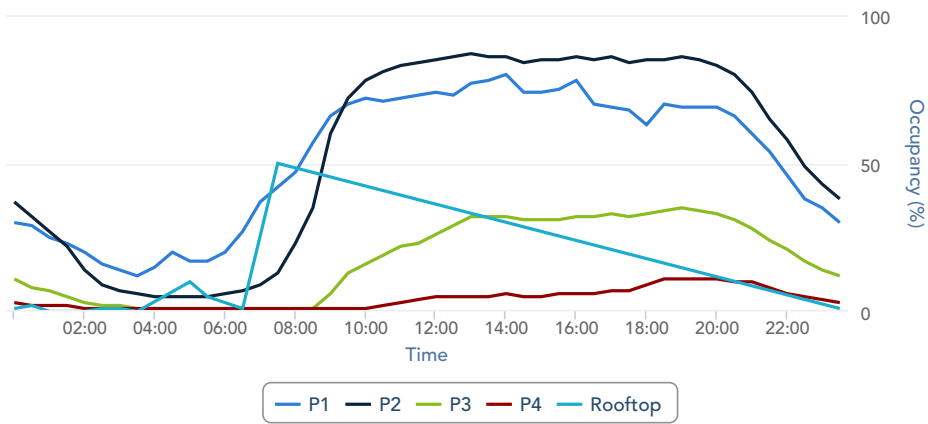

Occupancy Report from Jan 01, 2025 to Jan 27, 2025

📍 Old School Square

📅 01 Jan, 2025 - 27 Jan, 2025

🕒 12:00 AM - 11:00 PM

Average Occupancy by Day of Week

Average Occupancy by Zone

Average Occupancy by Bay Type

Hourly Occupancy Overall

Hourly Occupancy by Day

Hourly Occupancy By Zone

Hourly Occupancy By Bay Type

Occupancy Heatmap

P1

P2

P3

P4

P5

Historical Occupancy by Day

Historical Occupancy by Zone

Historical Occupancy by Bay Type

Peak Occupancy by Day