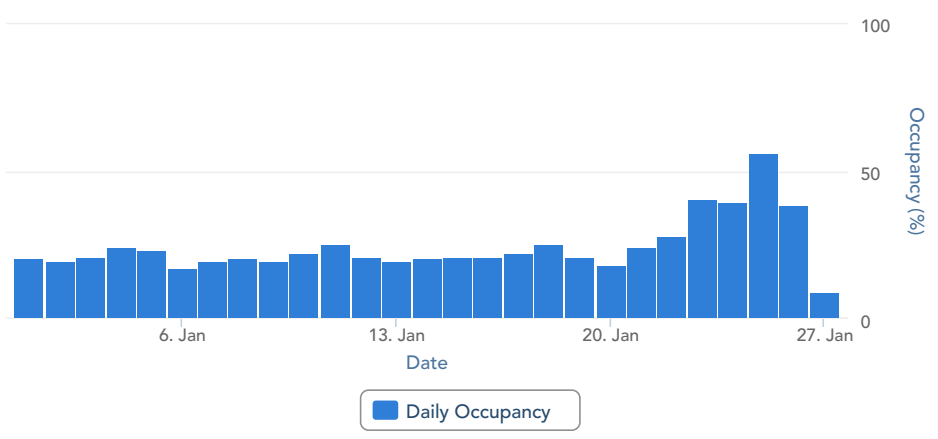

Occupancy Report from Jan 01, 2025 to Jan 27, 2025

📍 Old School Square

📅 01 Jan, 2025 - 27 Jan, 2025

🕒 12:00 AM - 11:00 PM

Average Occupancy by Day of Week

Average Occupancy by Zone

Average Occupancy by Bay Type

Hourly Occupancy Overall

Hourly Occupancy by Day

Hourly Occupancy By Zone

Hourly Occupancy By Bay Type

Occupancy Heatmap

P1

P2

P3

P4

P5

Historical Occupancy by Day

Historical Occupancy by Zone

Historical Occupancy by Bay Type

Peak Occupancy by Day