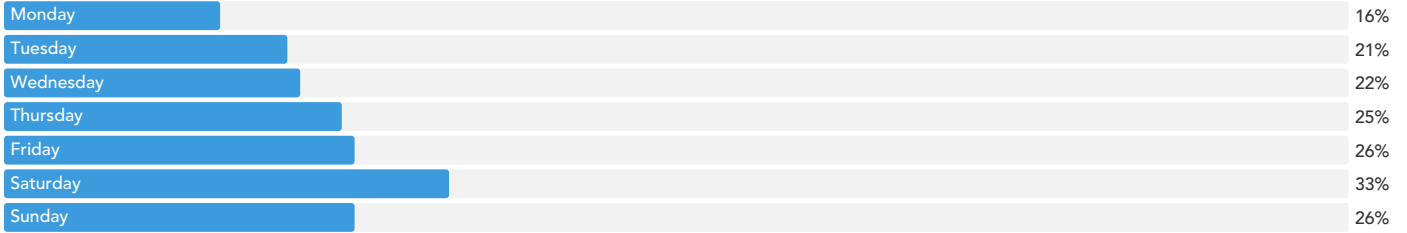

Occupancy Report from Jan 01, 2025 to Jan 27, 2025

📍 Old School Square

📅 01 Jan, 2025 - 27 Jan, 2025

🕒 12:00 AM - 11:00 PM

Average Occupancy by Day of Week

Average Occupancy by Zone

Average Occupancy by Bay Type

Hourly Occupancy Overall

Hourly Occupancy by Day

Hourly Occupancy By Zone

Hourly Occupancy By Bay Type

Occupancy Heatmap

P1

P2

P3