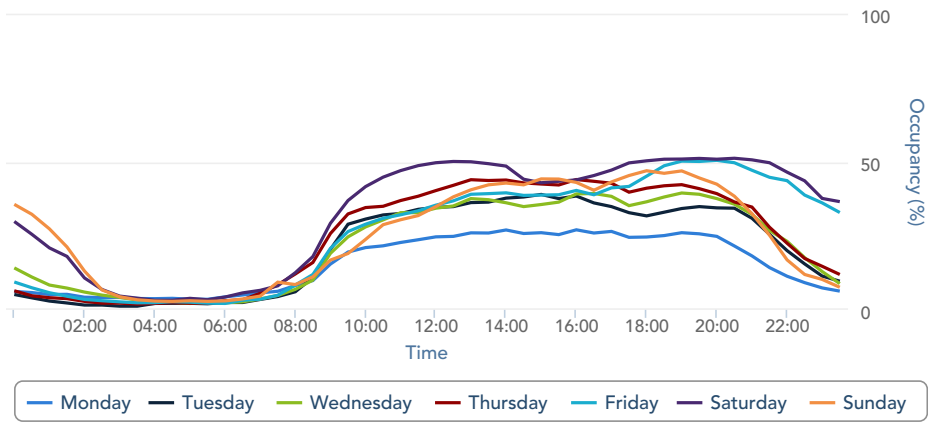

Occupancy Report from Jan 01, 2025 to Jan 27, 2025

📍 Old School Square

📅 01 Jan, 2025 - 27 Jan, 2025

🕒 12:00 AM - 11:00 PM

Average Occupancy by Day of Week

Average Occupancy by Zone

Average Occupancy by Bay Type

Hourly Occupancy Overall

Hourly Occupancy by Day

Hourly Occupancy By Zone

Hourly Occupancy By Bay Type

Occupancy Heatmap

P1

P2

P3

P4

P5

Historical Occupancy by Day

Historical Occupancy by Zone

Historical Occupancy by Bay Type

Peak Occupancy by Day