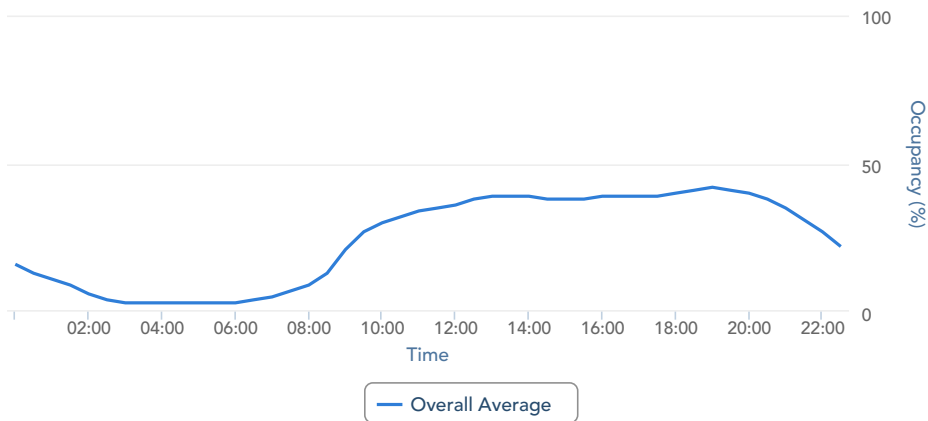

Occupancy Report from Jan 01, 2025 to Jan 27, 2025

📍 Old School Square

📅 01 Jan, 2025 - 27 Jan, 2025

🕒 12:00 AM - 11:00 PM

Average Occupancy by Day of Week

Average Occupancy by Zone

Average Occupancy by Bay Type

Hourly Occupancy Overall

Hourly Occupancy by Day

Hourly Occupancy By Zone

Hourly Occupancy By Bay Type

Occupancy Heatmap

P1

P2

P3

P4

P5

Historical Occupancy by Day

Historical Occupancy by Zone

Historical Occupancy by Bay Type

Peak Occupancy by Day