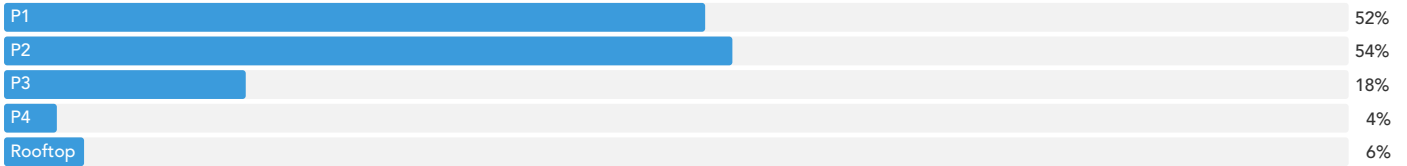

Occupancy Report from Jan 01, 2025 to Jan 27, 2025

📍 Old School Square

📅 01 Jan, 2025 - 27 Jan, 2025

🕒 12:00 AM - 11:00 PM

Average Occupancy by Day of Week

Average Occupancy by Zone

Average Occupancy by Bay Type

Hourly Occupancy Overall

Hourly Occupancy by Day

Hourly Occupancy By Zone

Hourly Occupancy By Bay Type

Occupancy Heatmap

P1

P2

P3