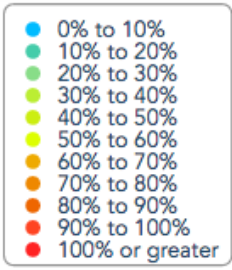

Hourly Occupancy Overall

Hourly Occupancy by Day

Hourly Occupancy By Zone

Hourly Occupancy By Bay Type

Occupancy Heatmap

P1

P2

P3

P4

P5

Historical Occupancy by Day

Historical Occupancy by Zone

Historical Occupancy by Bay Type

Peak Occupancy by Day