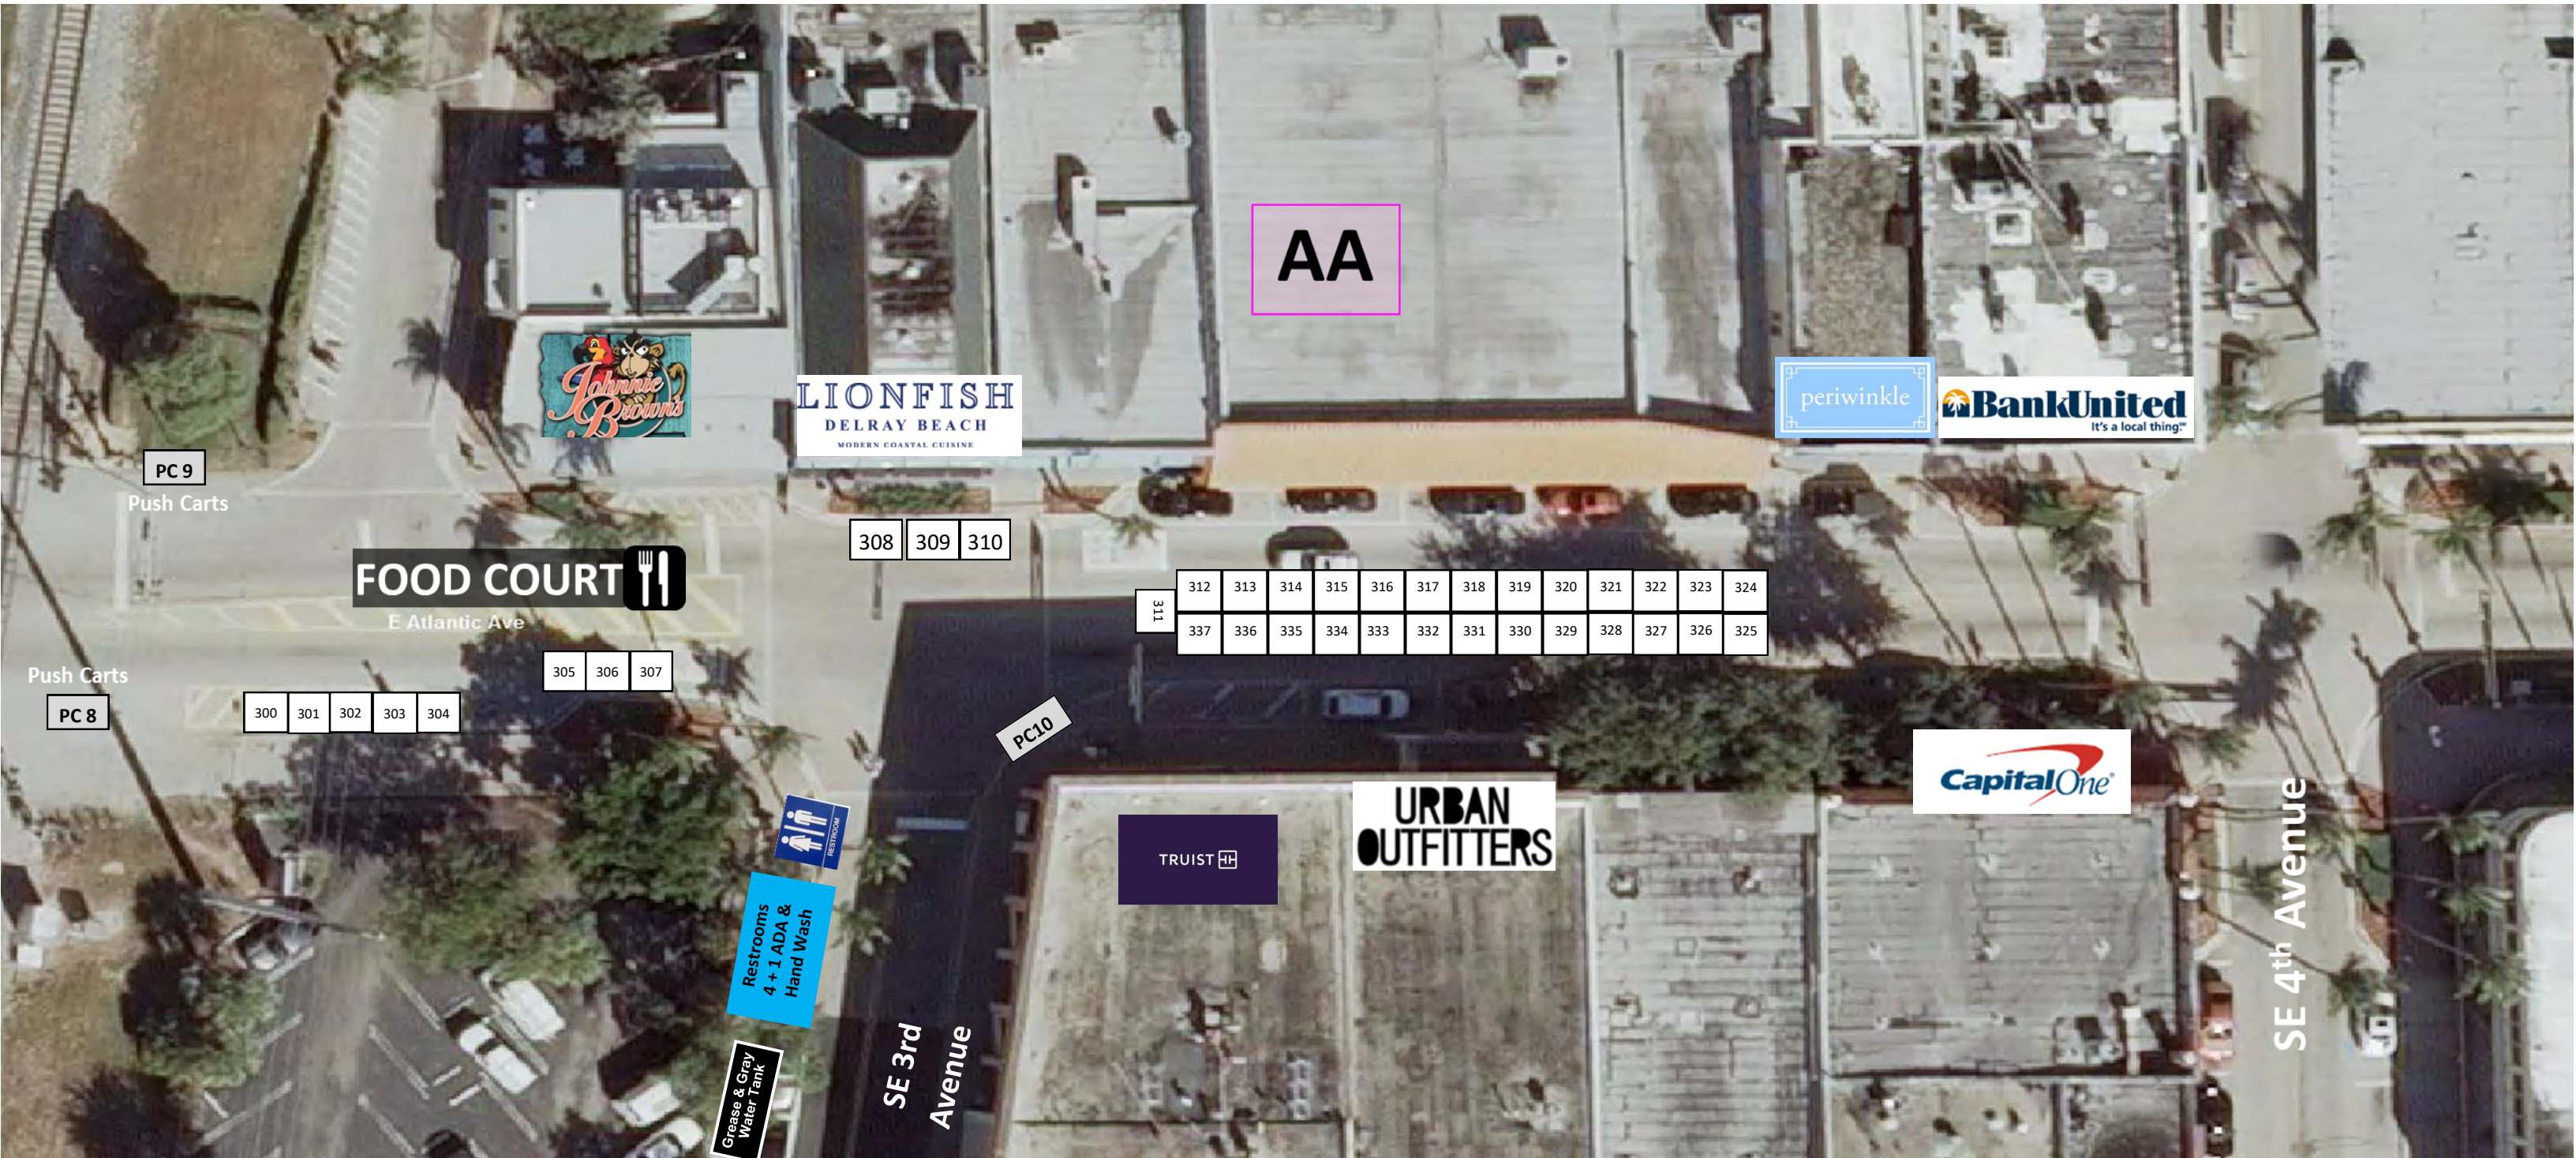

AA—East Atlantic Ave [100– 144/200-236]

Note: Site booth layouts shown are NOT to scale. Please check with your area chair for exact location, or for any discrepancies.

Revised 6/11/24

63RD Annual Delray Affair ~ SITE MAPS (MAP #4)

Atl Ave—RR Tracks to 4th Ave

Block Captain—300 BLK BERN RYAN

Note: Site booth layouts shown are NOT to scale. Please check with your area chair for exact location, or for any discrepancies.

AA—East Atlantic Ave [300-337]

63RD Annual Delray Affair ~ SITE MAPS (MAP #5)

Atl Ave—4th Ave to 5th Ave

Block Captain—500 BLK: _____

Note: Site booth layouts shown are NOT to scale. Please check with your area chair for exact location, or for any discrepancies.

AA—East Atlantic Ave [400-438]