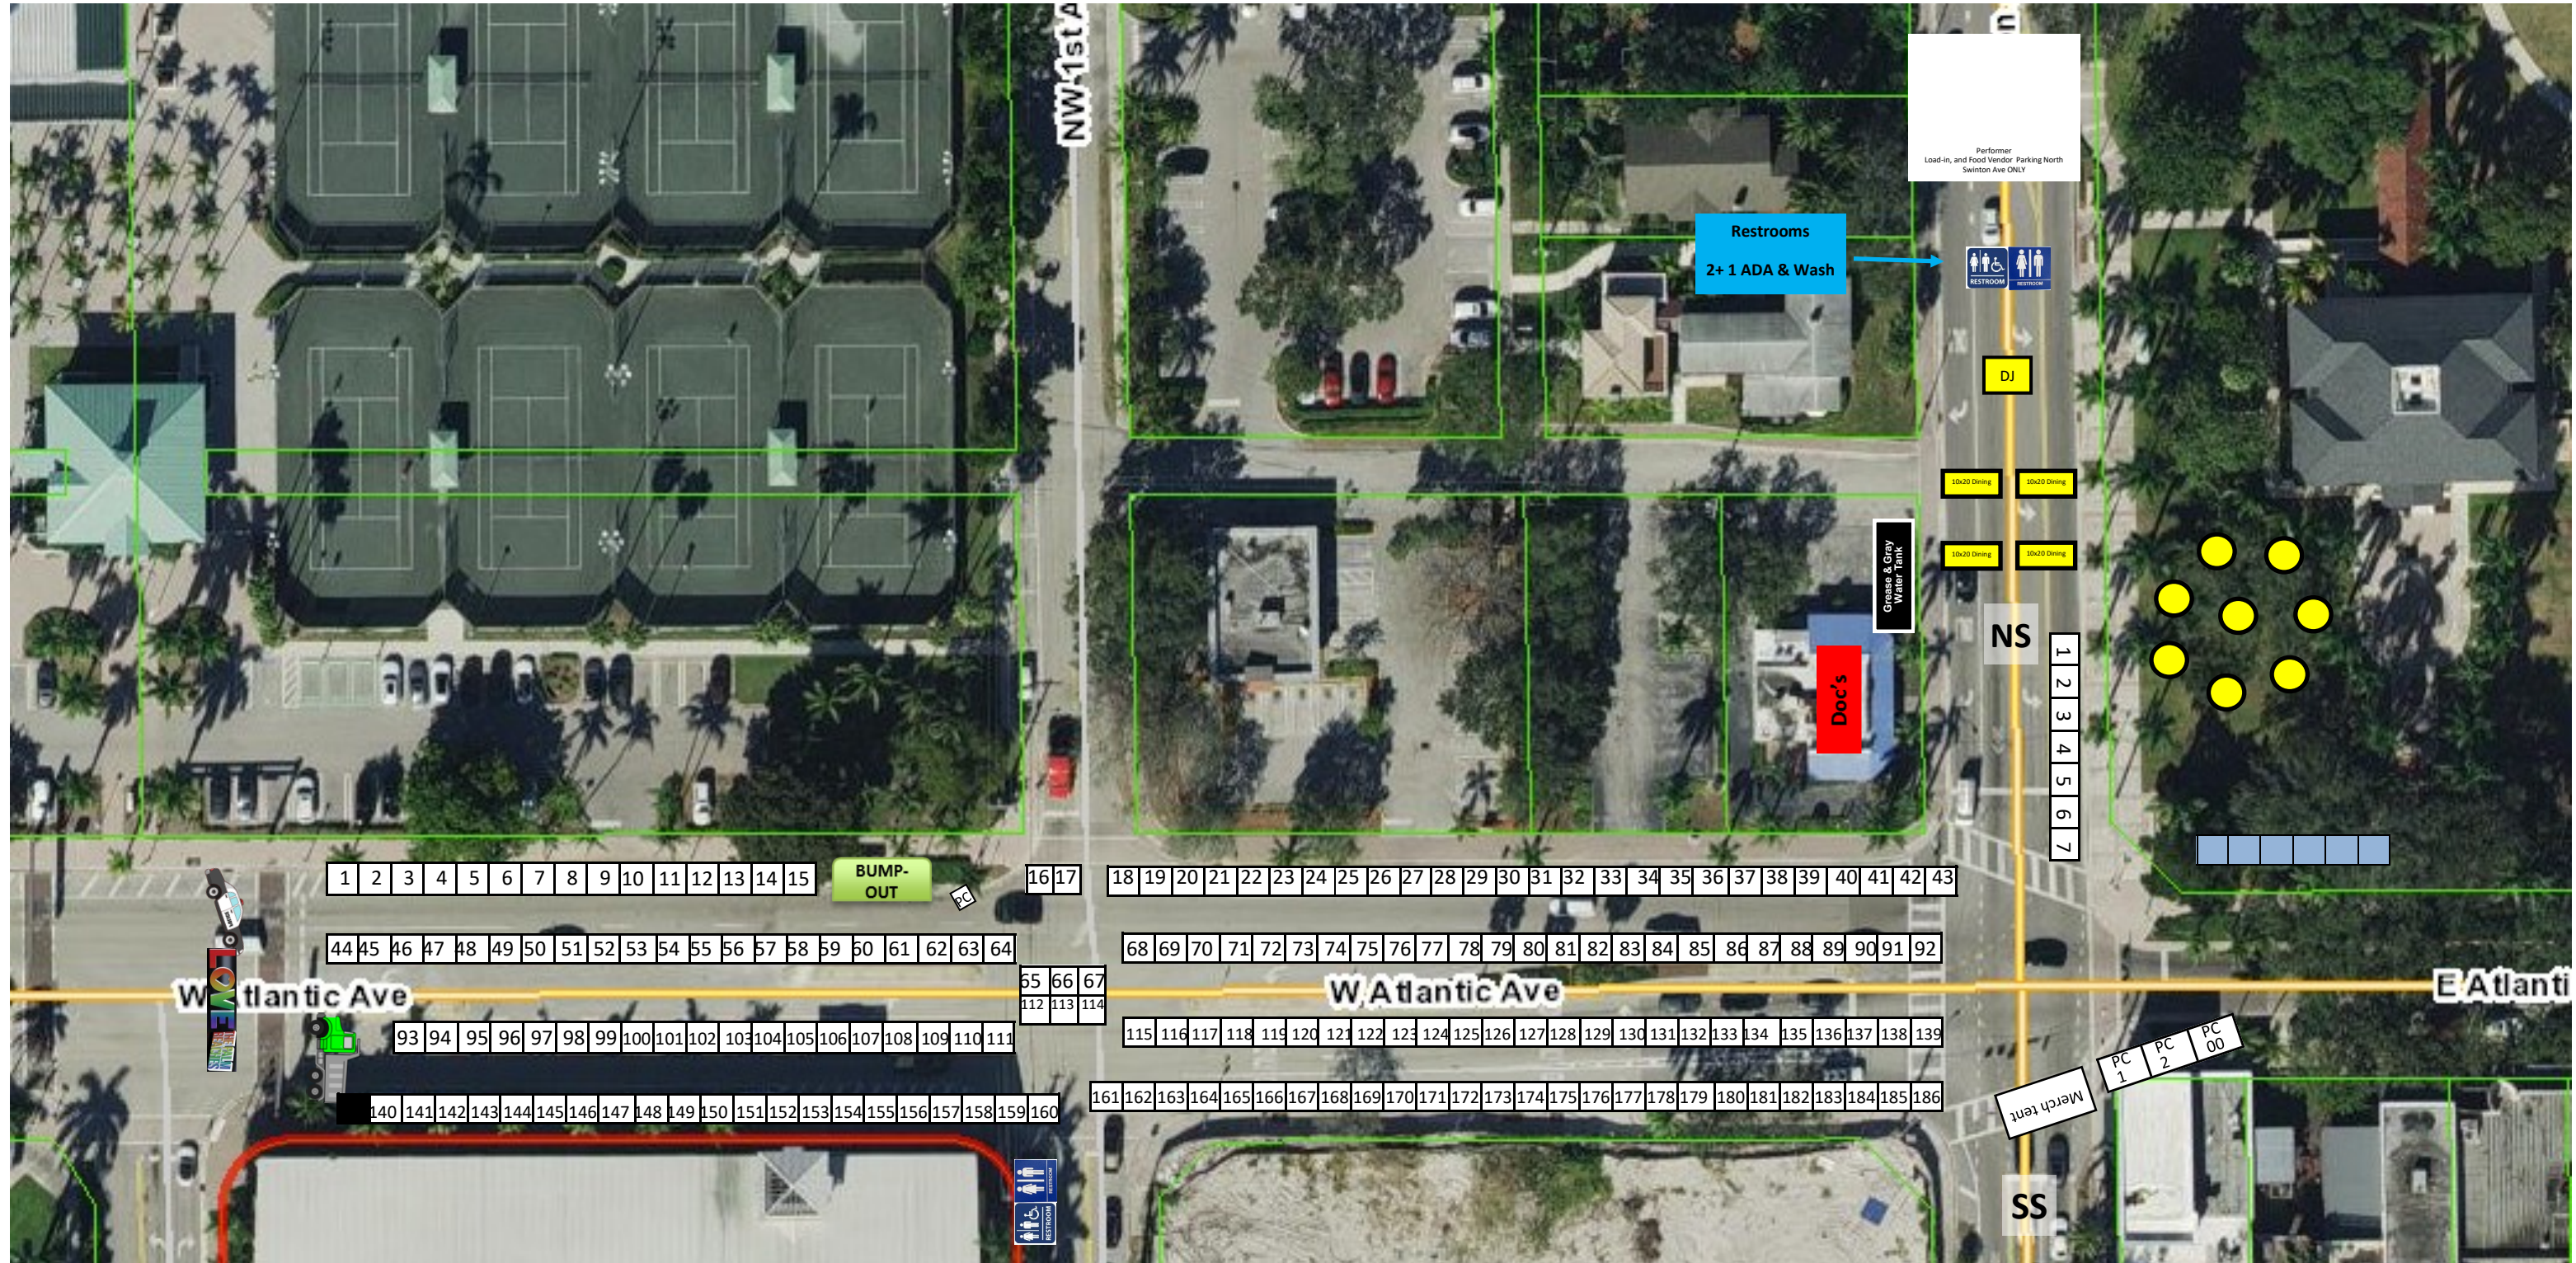

WA [1-186] - West Atlantic Ave / Tennis Center to Swinton
 NS [1-7] – Swinton / SS [MERCH] – Swinton

63RD Annual Delray Affair ~ SITE MAPS (MAP #3)

Block Captains—Atl Ave & NE 2nd Ave

Block Captains—100BLK: _____ / 200BLK BERN RYAN

Atl Ave—RR Tracks to 4th Ave

Block Captain—300 BLK BERN RYAN

Note: Site booth layouts shown are NOT to scale. Please check with your area chair for exact location, or for any discrepancies.

AA—East Atlantic Ave [300-337]

63RD Annual Delray Affair ~ SITE MAPS (MAP #5)

Atl Ave—4th Ave to 5th Ave

Block Captain—500 BLK: _____

Note: Site booth layouts shown are NOT to scale. Please check with your area chair for exact location, or for any discrepancies.

AA—East Atlantic Ave [400-438]