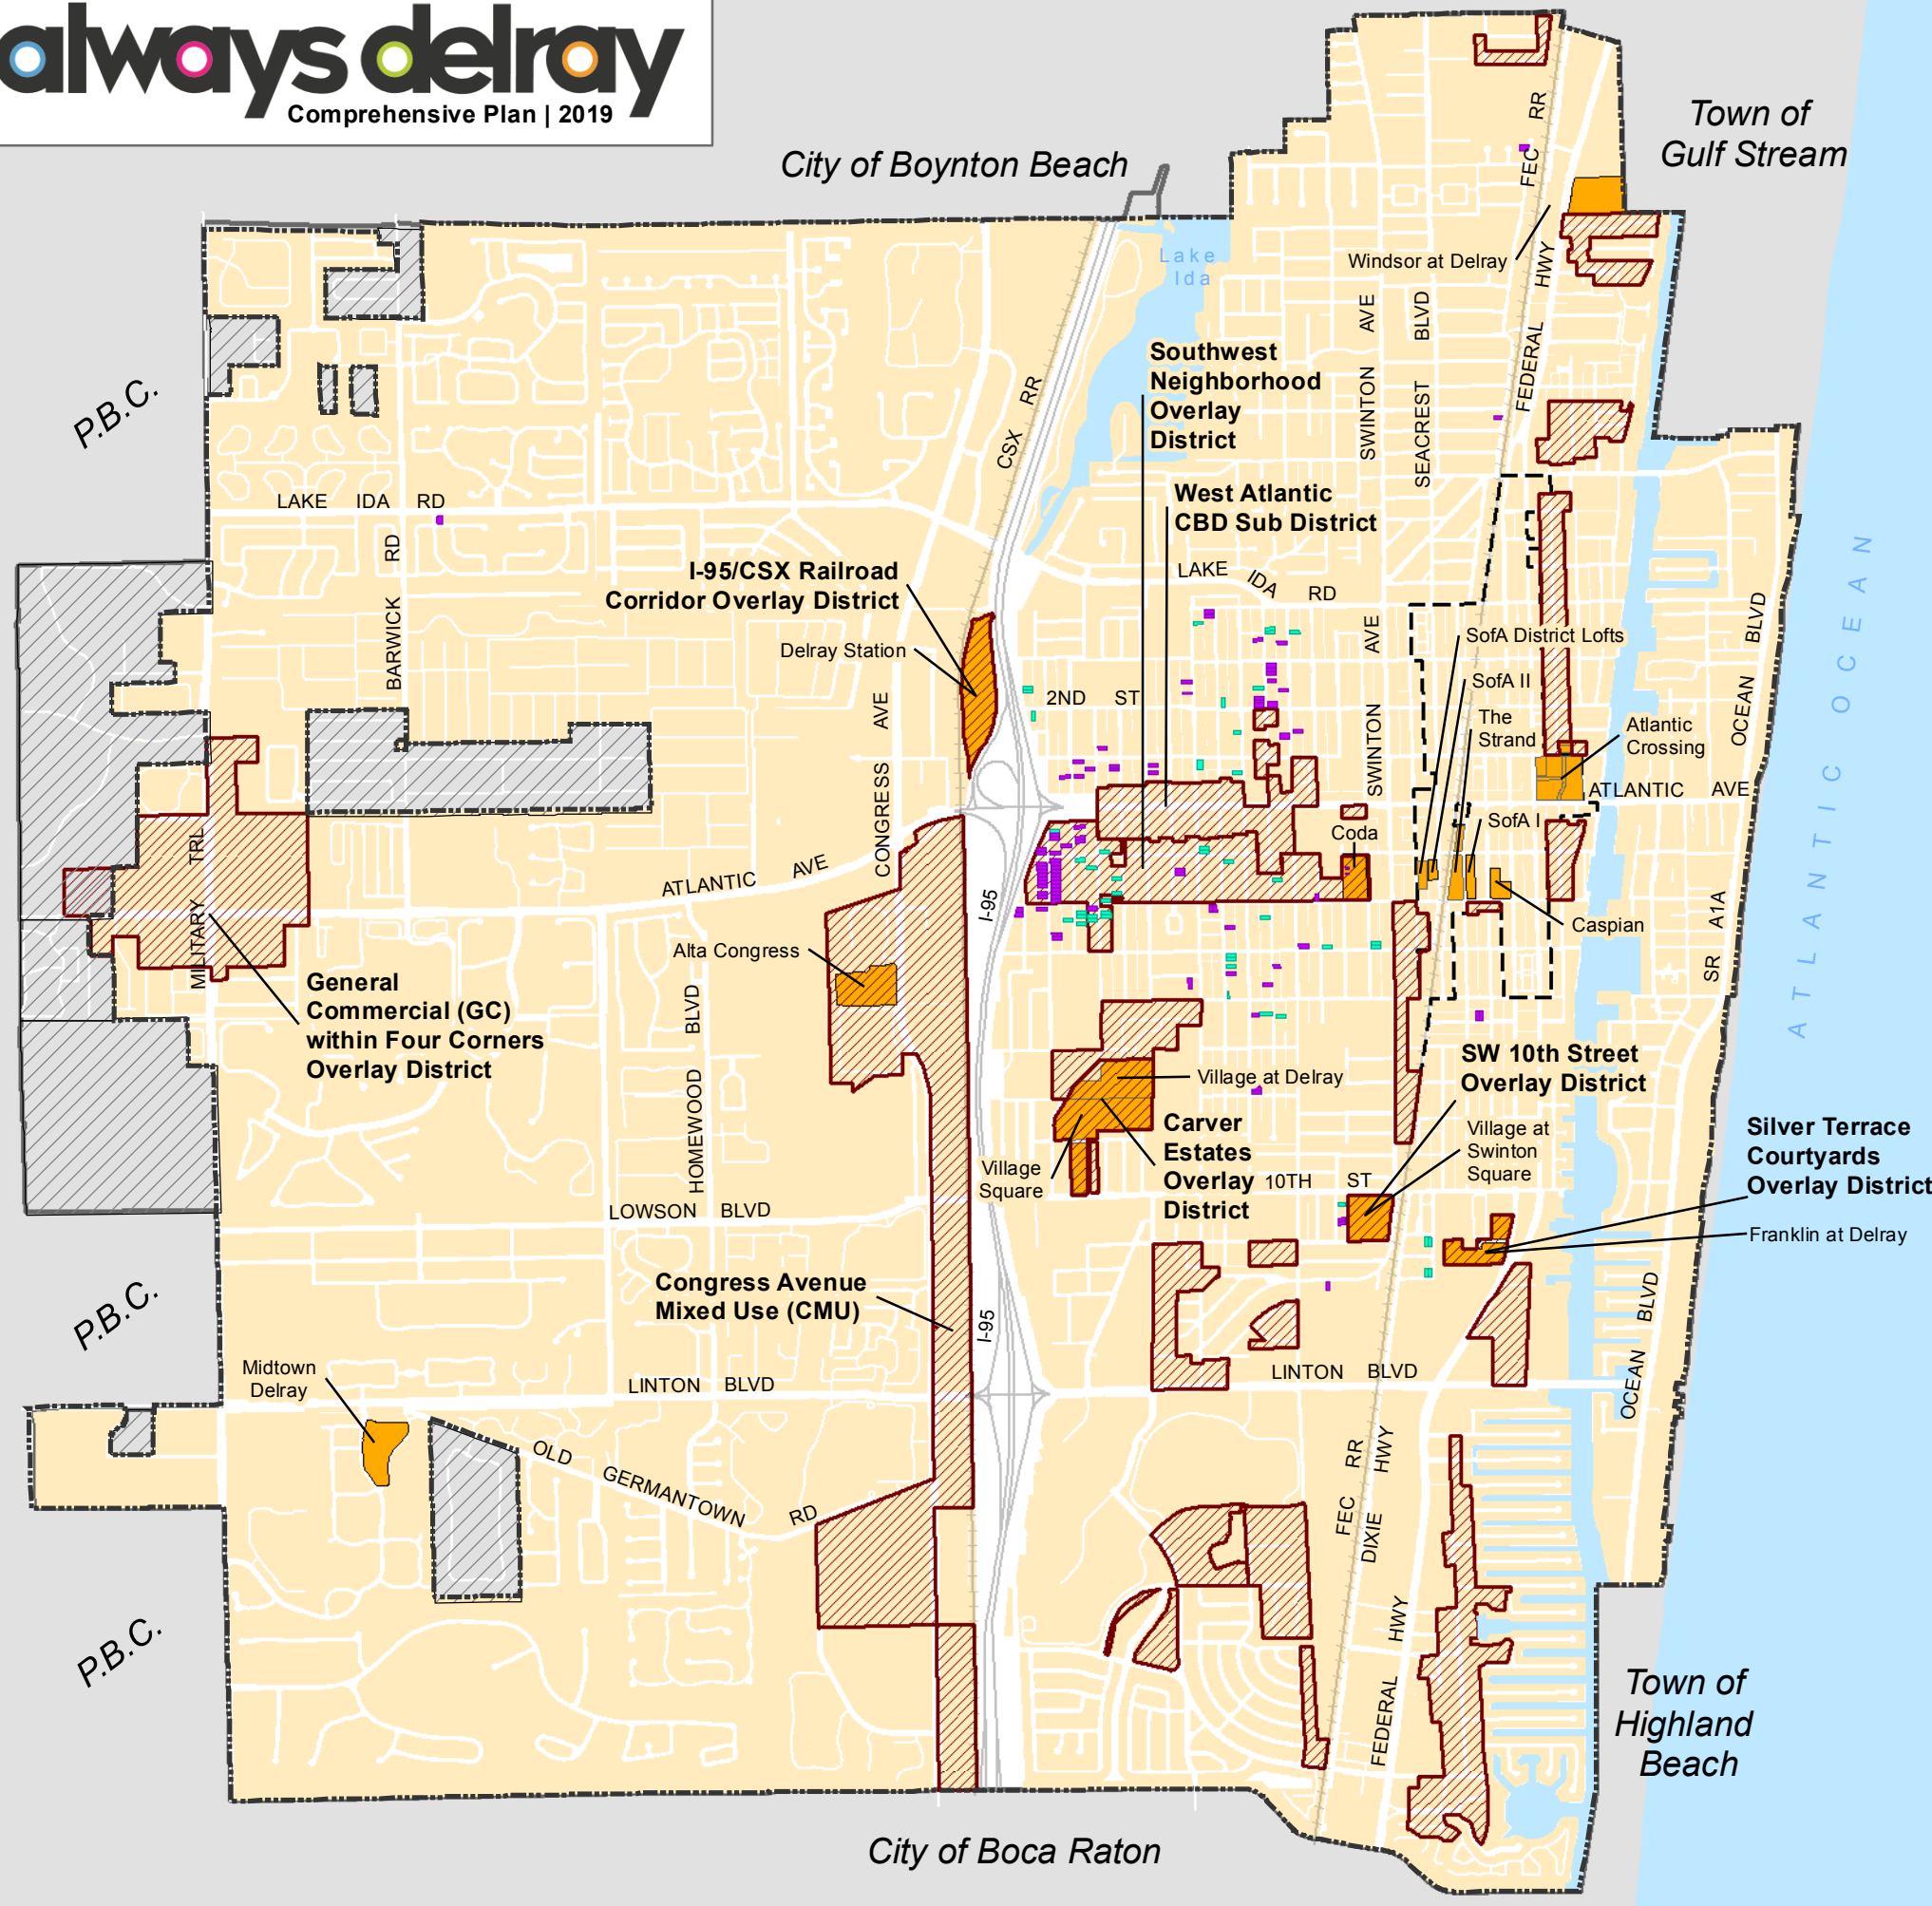

Workforce Housing

[MAP DIA-7]

-  Workforce Housing Incentive Area
-  Development with Approved Workforce Housing Units
-  Commercial Core (CC) District
(workforce housing incentive eliminated in 2015)
-  Housing Units Provided by
City of Delray Beach Community Land Trust
-  Housing Units Provided by Habitat for Humanity
-  Delray Beach Boundary
-  Planning Area
-  Palm Beach County Jurisdiction