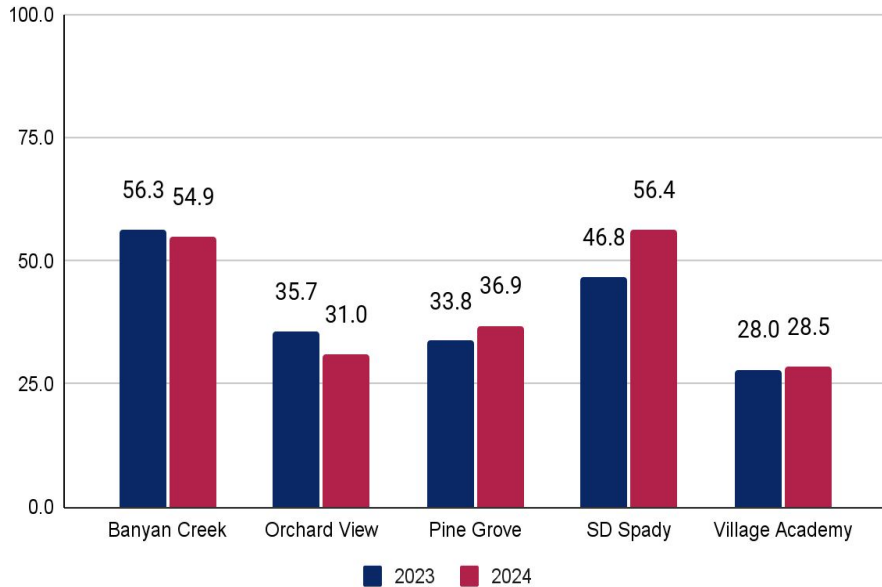

FY23 & FY24 PM1 Predicted PM3 Performance: 3-5

Reading