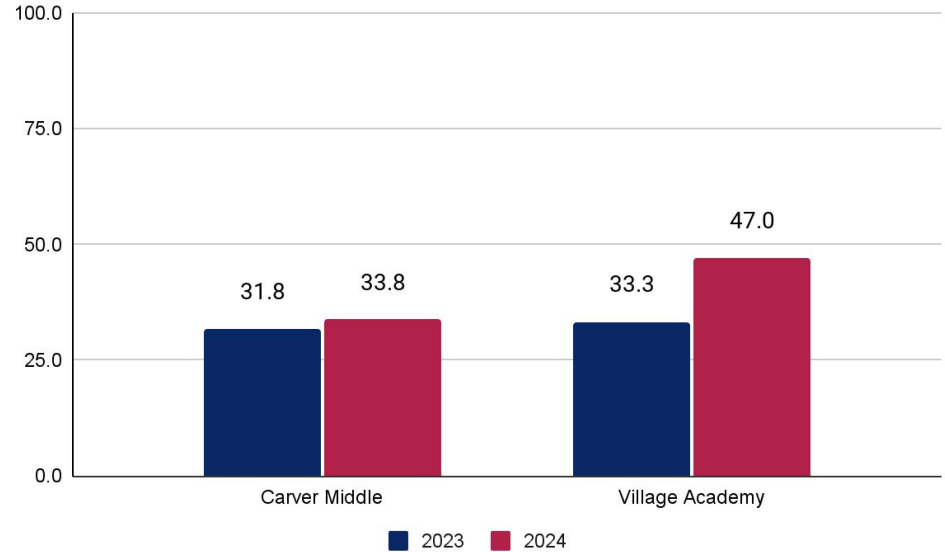

Math

THE SCHOOL DISTRICT
OF PALM BEACH COUNTY