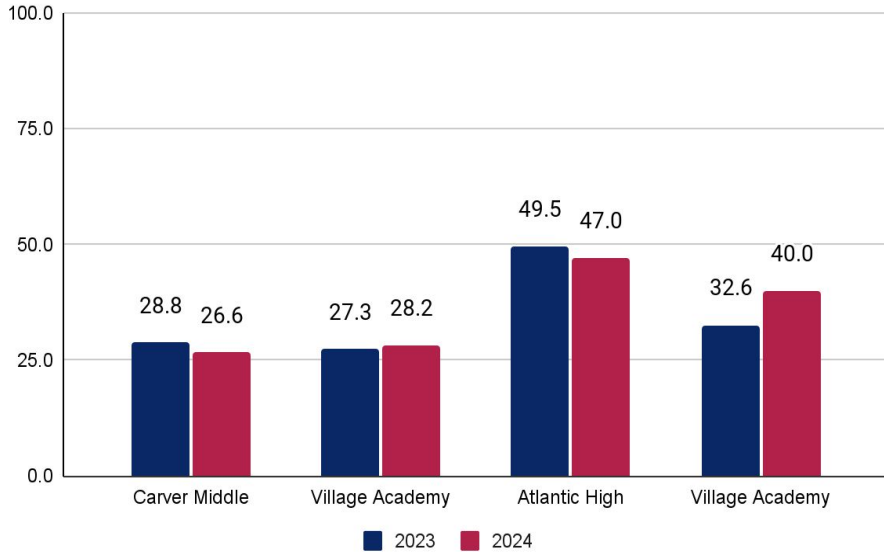

FY23 & FY24 PM1 Predicted PM3 Performance: 6-10

Reading