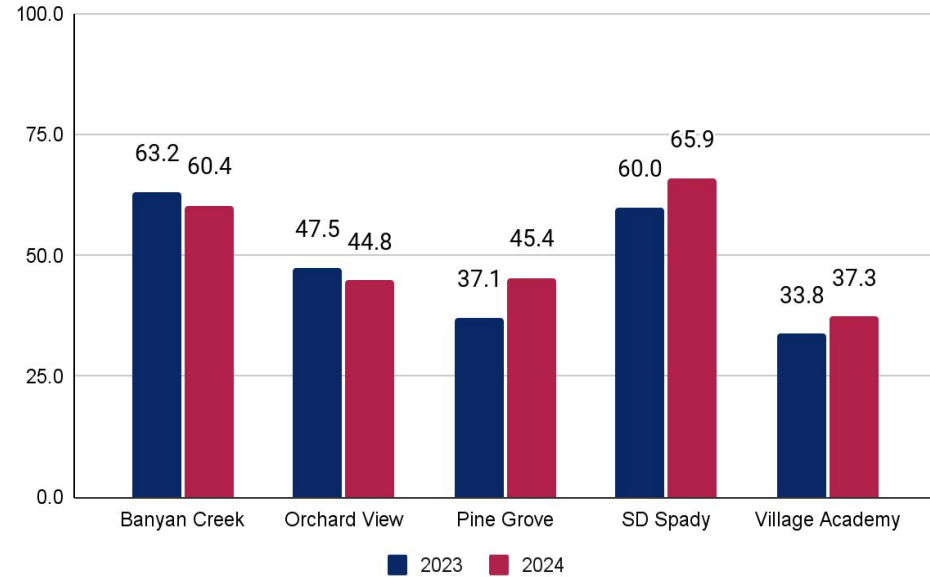

Math

THE SCHOOL DISTRICT
OF PALM BEACH COUNTY