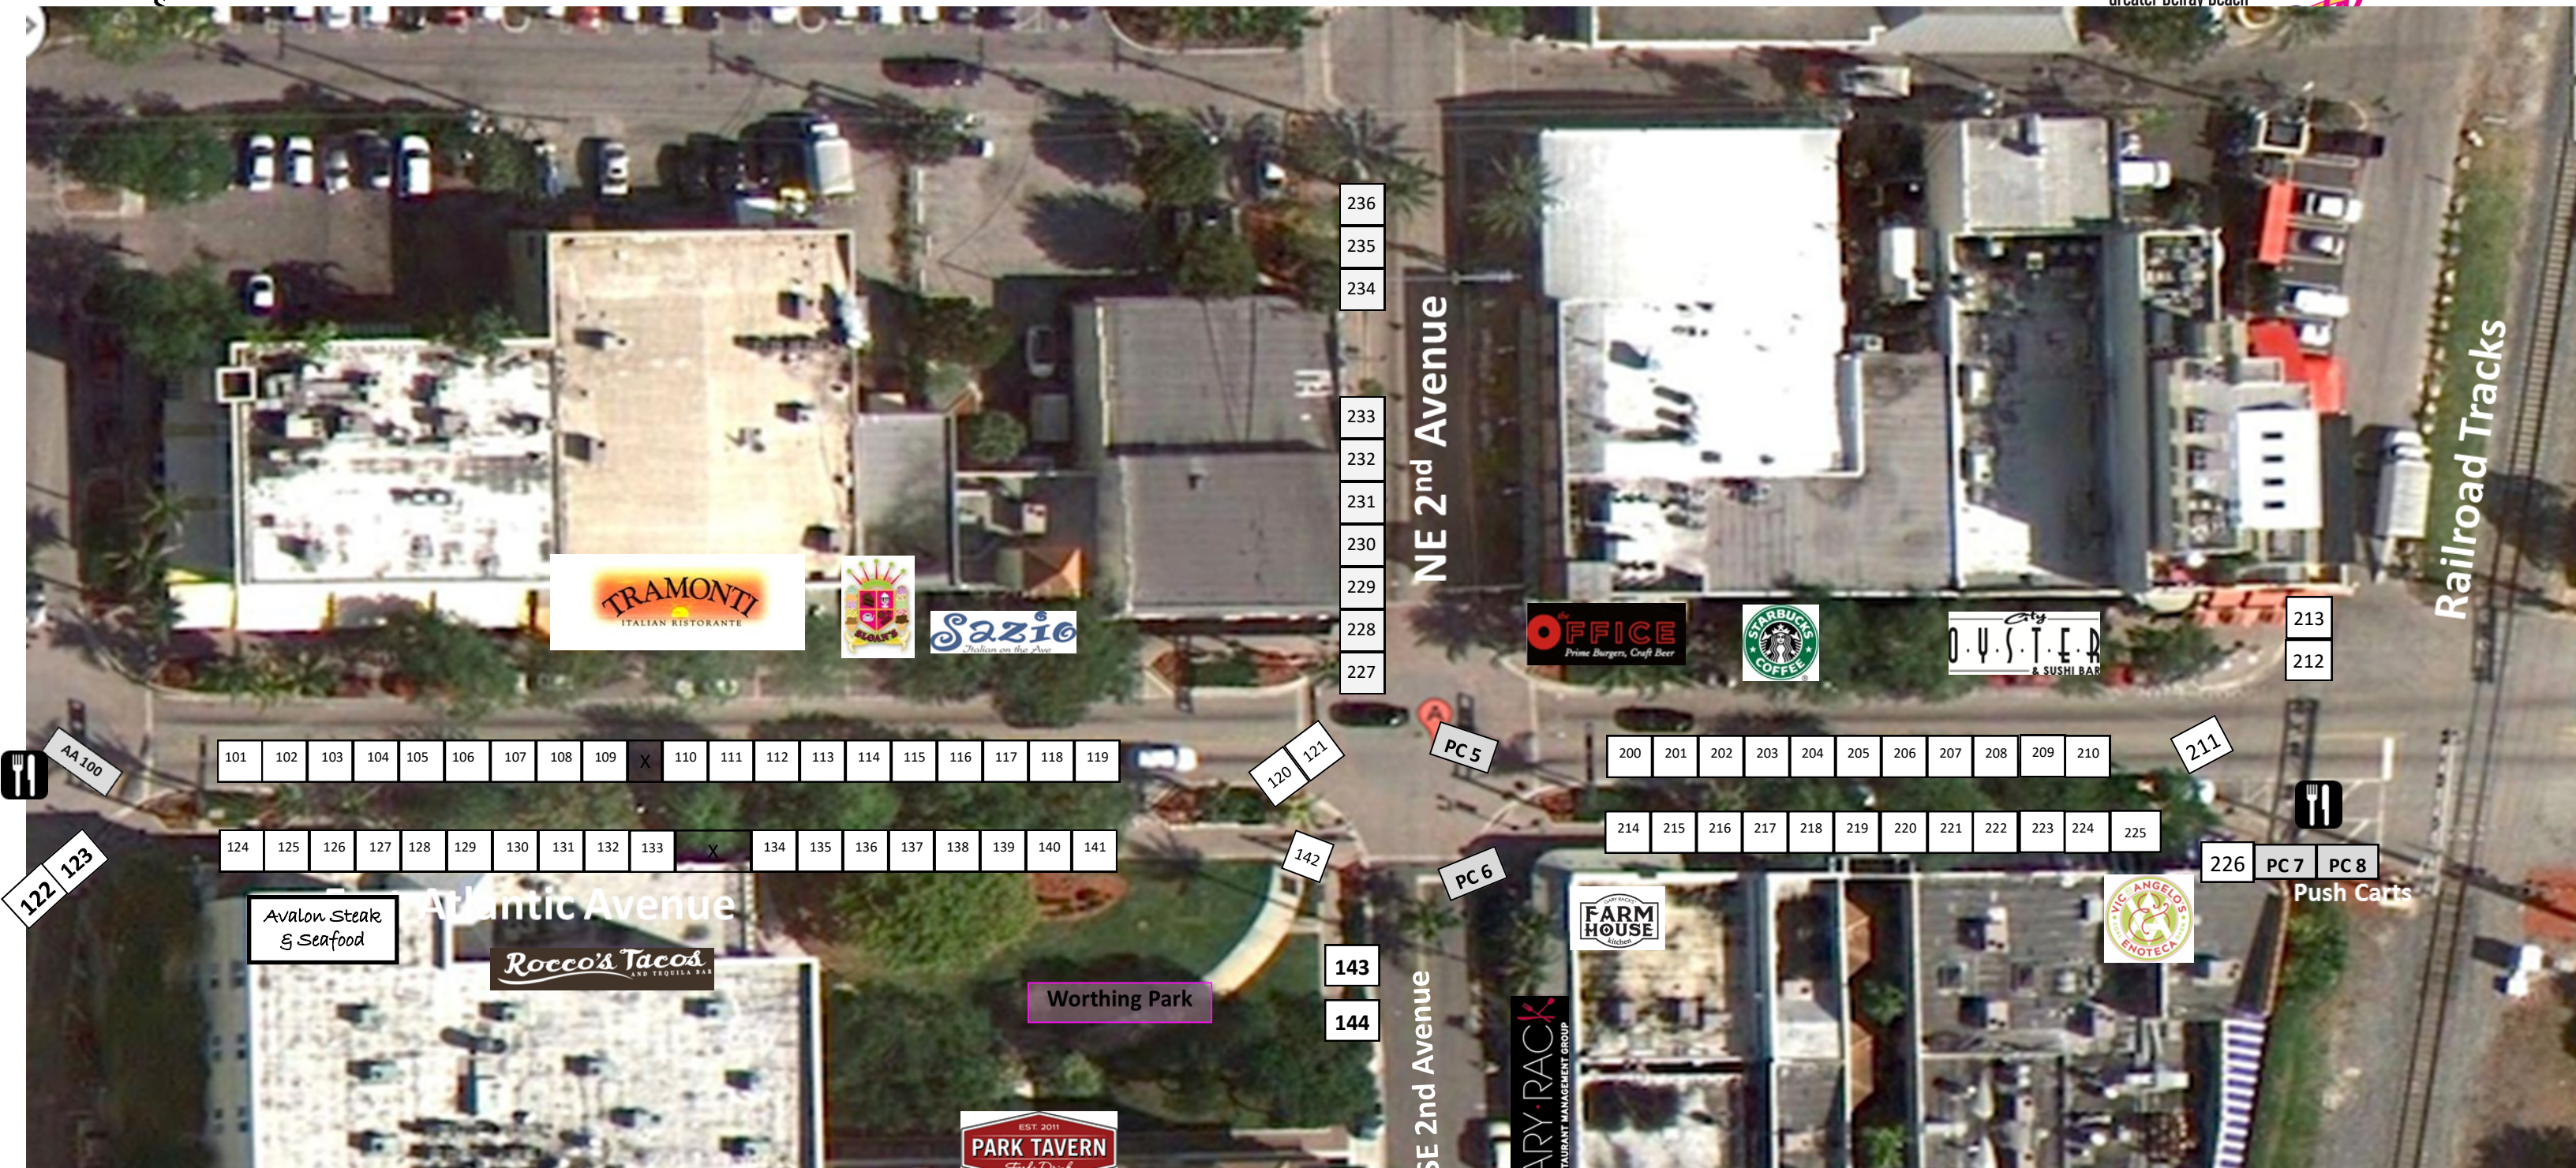

Note: Site booth layouts shown are NOT to scale. Please check with your area chair for exact location, or for any discrepancies.

OSS [1-73] – Old School Square
AA [1-42] – Atlantic Avenue, Swinton to NE 1st AV

63RD Annual Delray Affair ~ SITE MAPS (MAP #3)

Block Captains—Atl Ave & NE 2nd Ave

Block Captains—100 BLK: NOREEN & LEE PAYNE / 200 BLK BERN RYAN

AA—East Atlantic Ave [100– 144/200-236]

Note: Site booth layouts shown are NOT to scale. Please check with your area chair for exact location, or for any discrepancies.

63RD Annual Delray Affair ~ SITE MAPS (MAP #4)

Atl Ave—RR Tracks to 4th Ave

Block Captain—300 BLK BERN RYAN

Note: Site booth layouts shown are NOT to scale. Please check with your area chair for exact location, or for any discrepancies.

AA—East Atlantic Ave [500-532]