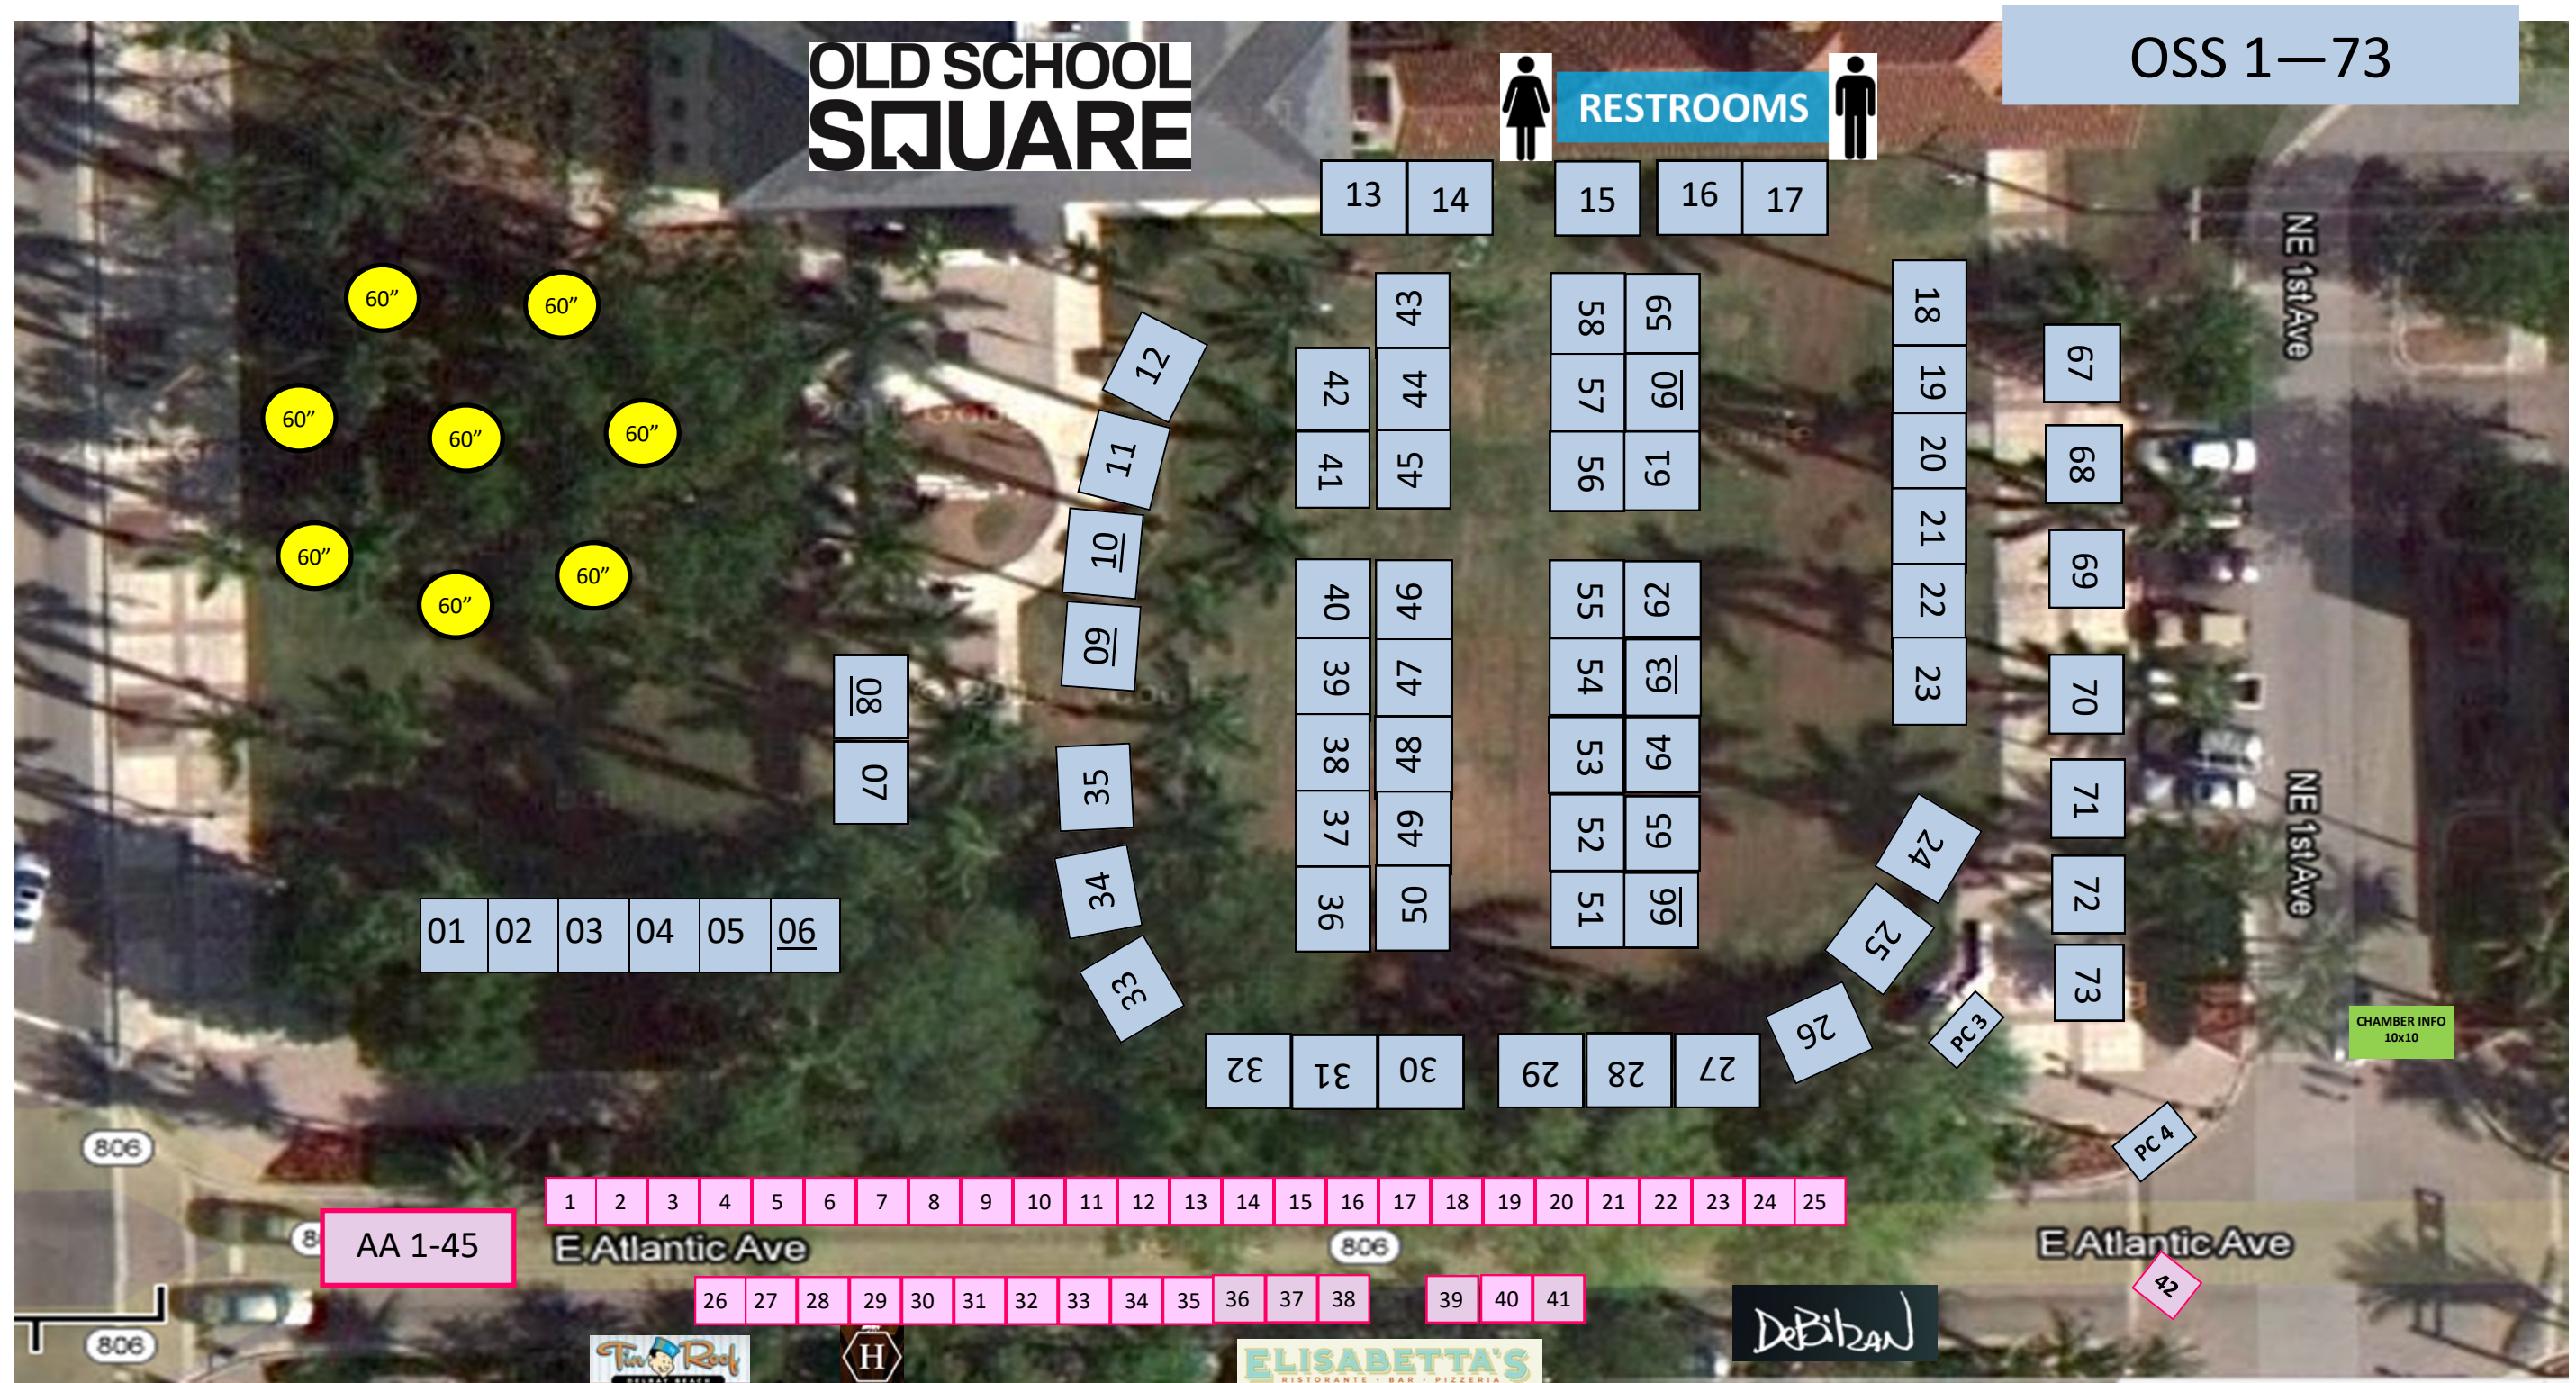

63RD Annual Delray Affair ~ SITE MAPS (MAP #2)

Block Captains—Old School Square NANCY STEWART

Block Captain—Atl Ave 100 BLK: NOREEN & LEE PAYNE

Note: Site booth layouts shown are NOT to scale. Please check with your area chair for exact location, or for any discrepancies.

OSS [1-73] – Old School Square
AA [1-42] – Atlantic Avenue, Swinton to NE 1st AV