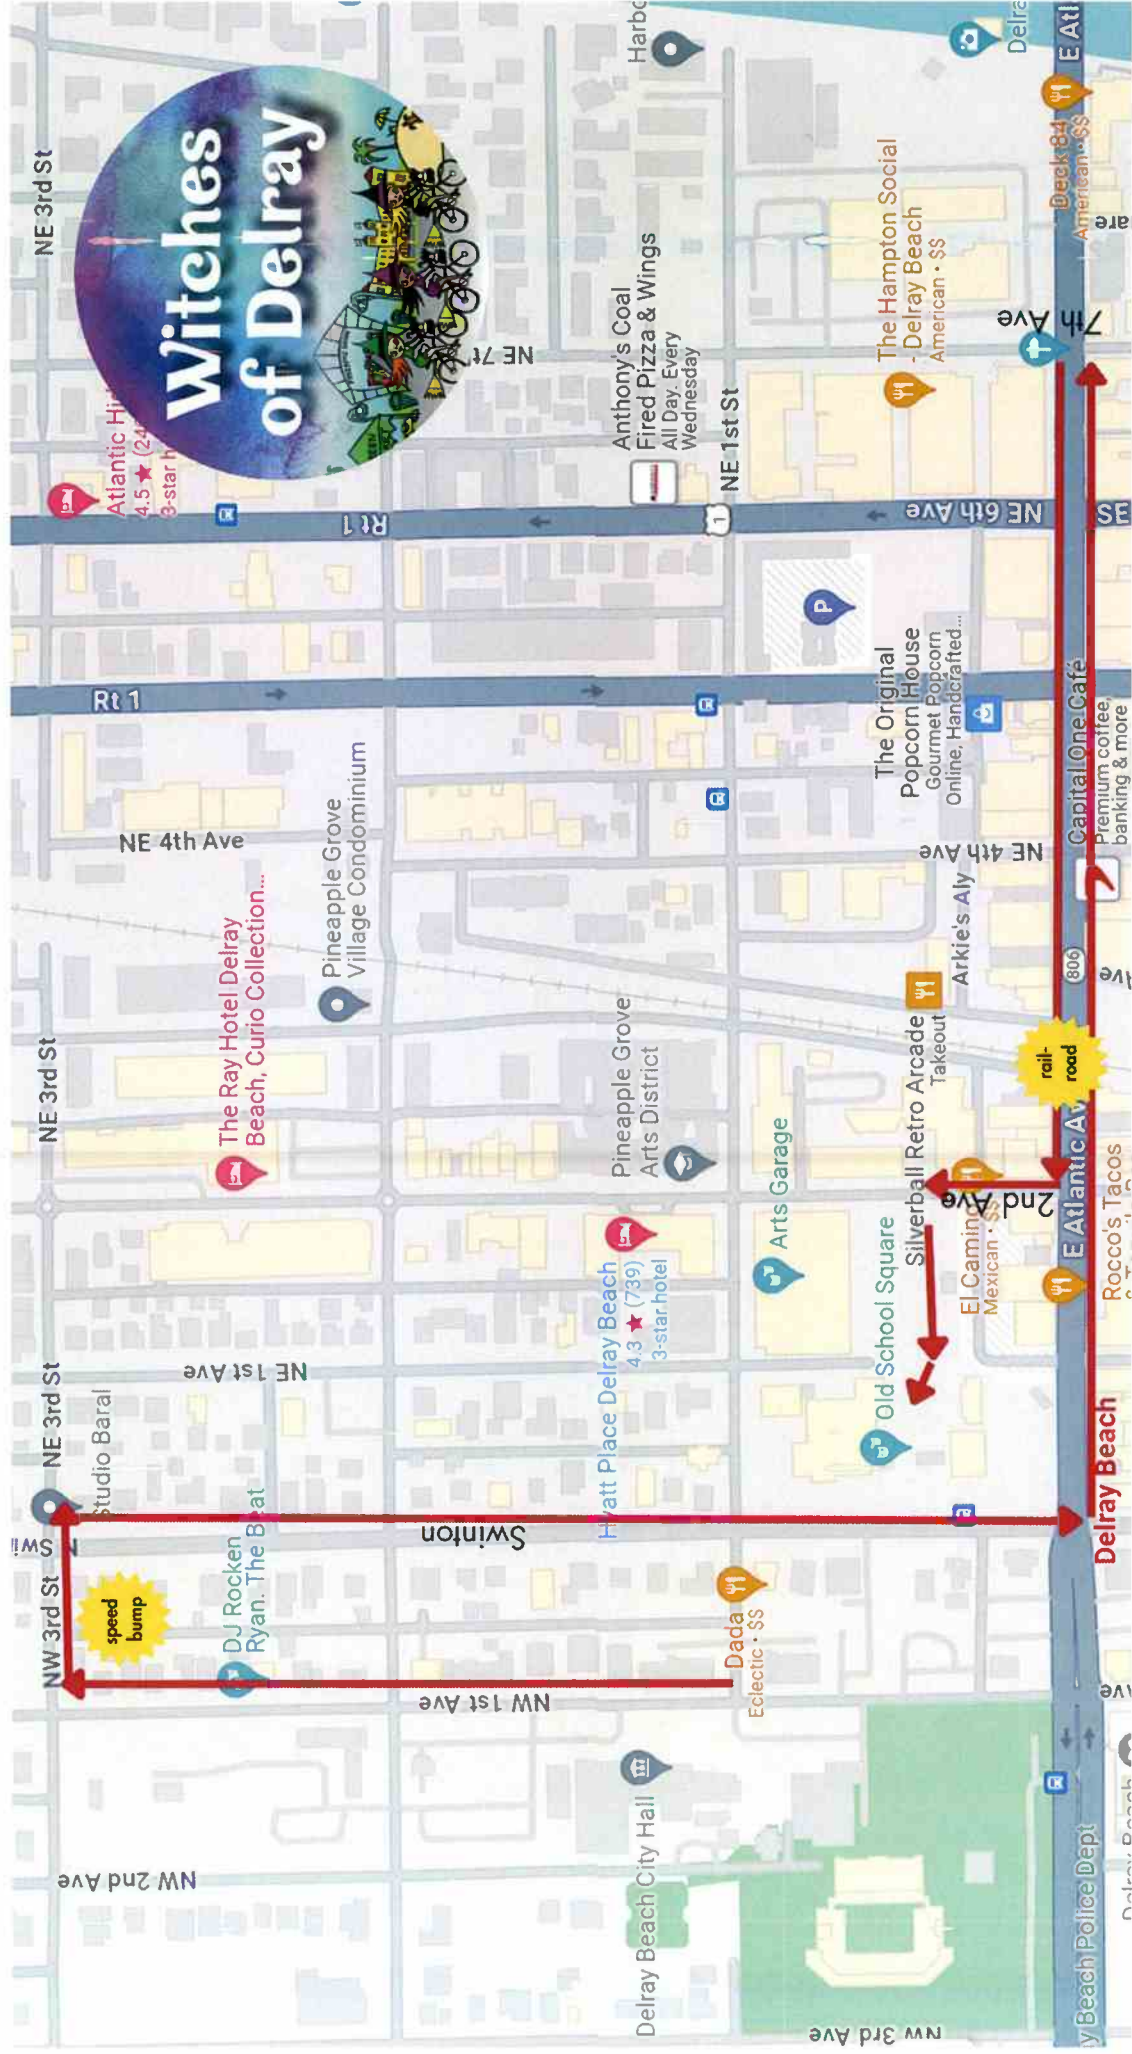

Delray Beach Building Inspections

Delray Beach Planning & Zoning

Neighborhood Services

BIKE SAFETY CHECK

ACCF

Delray Beach Processing

LINE UP FOR TAKE OFF

NW ISLAND

13TH ANNUAL WITCHES OF DELRAY BEACH CHARITY BIKE RIDE

Parking:

- Old School Square Garage, 95 N.E. 1st Ave. 525 spaces.
- Railroad Lot, 25 NE 3rd Ave. 191 spaces, 2-hour and 8-hour parking.
- Bankers Row Lot, 200 NE 1st Ave. 29 spaces, 4-hour and 8-hour parking.
- Court House Garage/Library Lot, 100 W Atlantic Ave. 162 surface

* Avoid Parking at City Hall