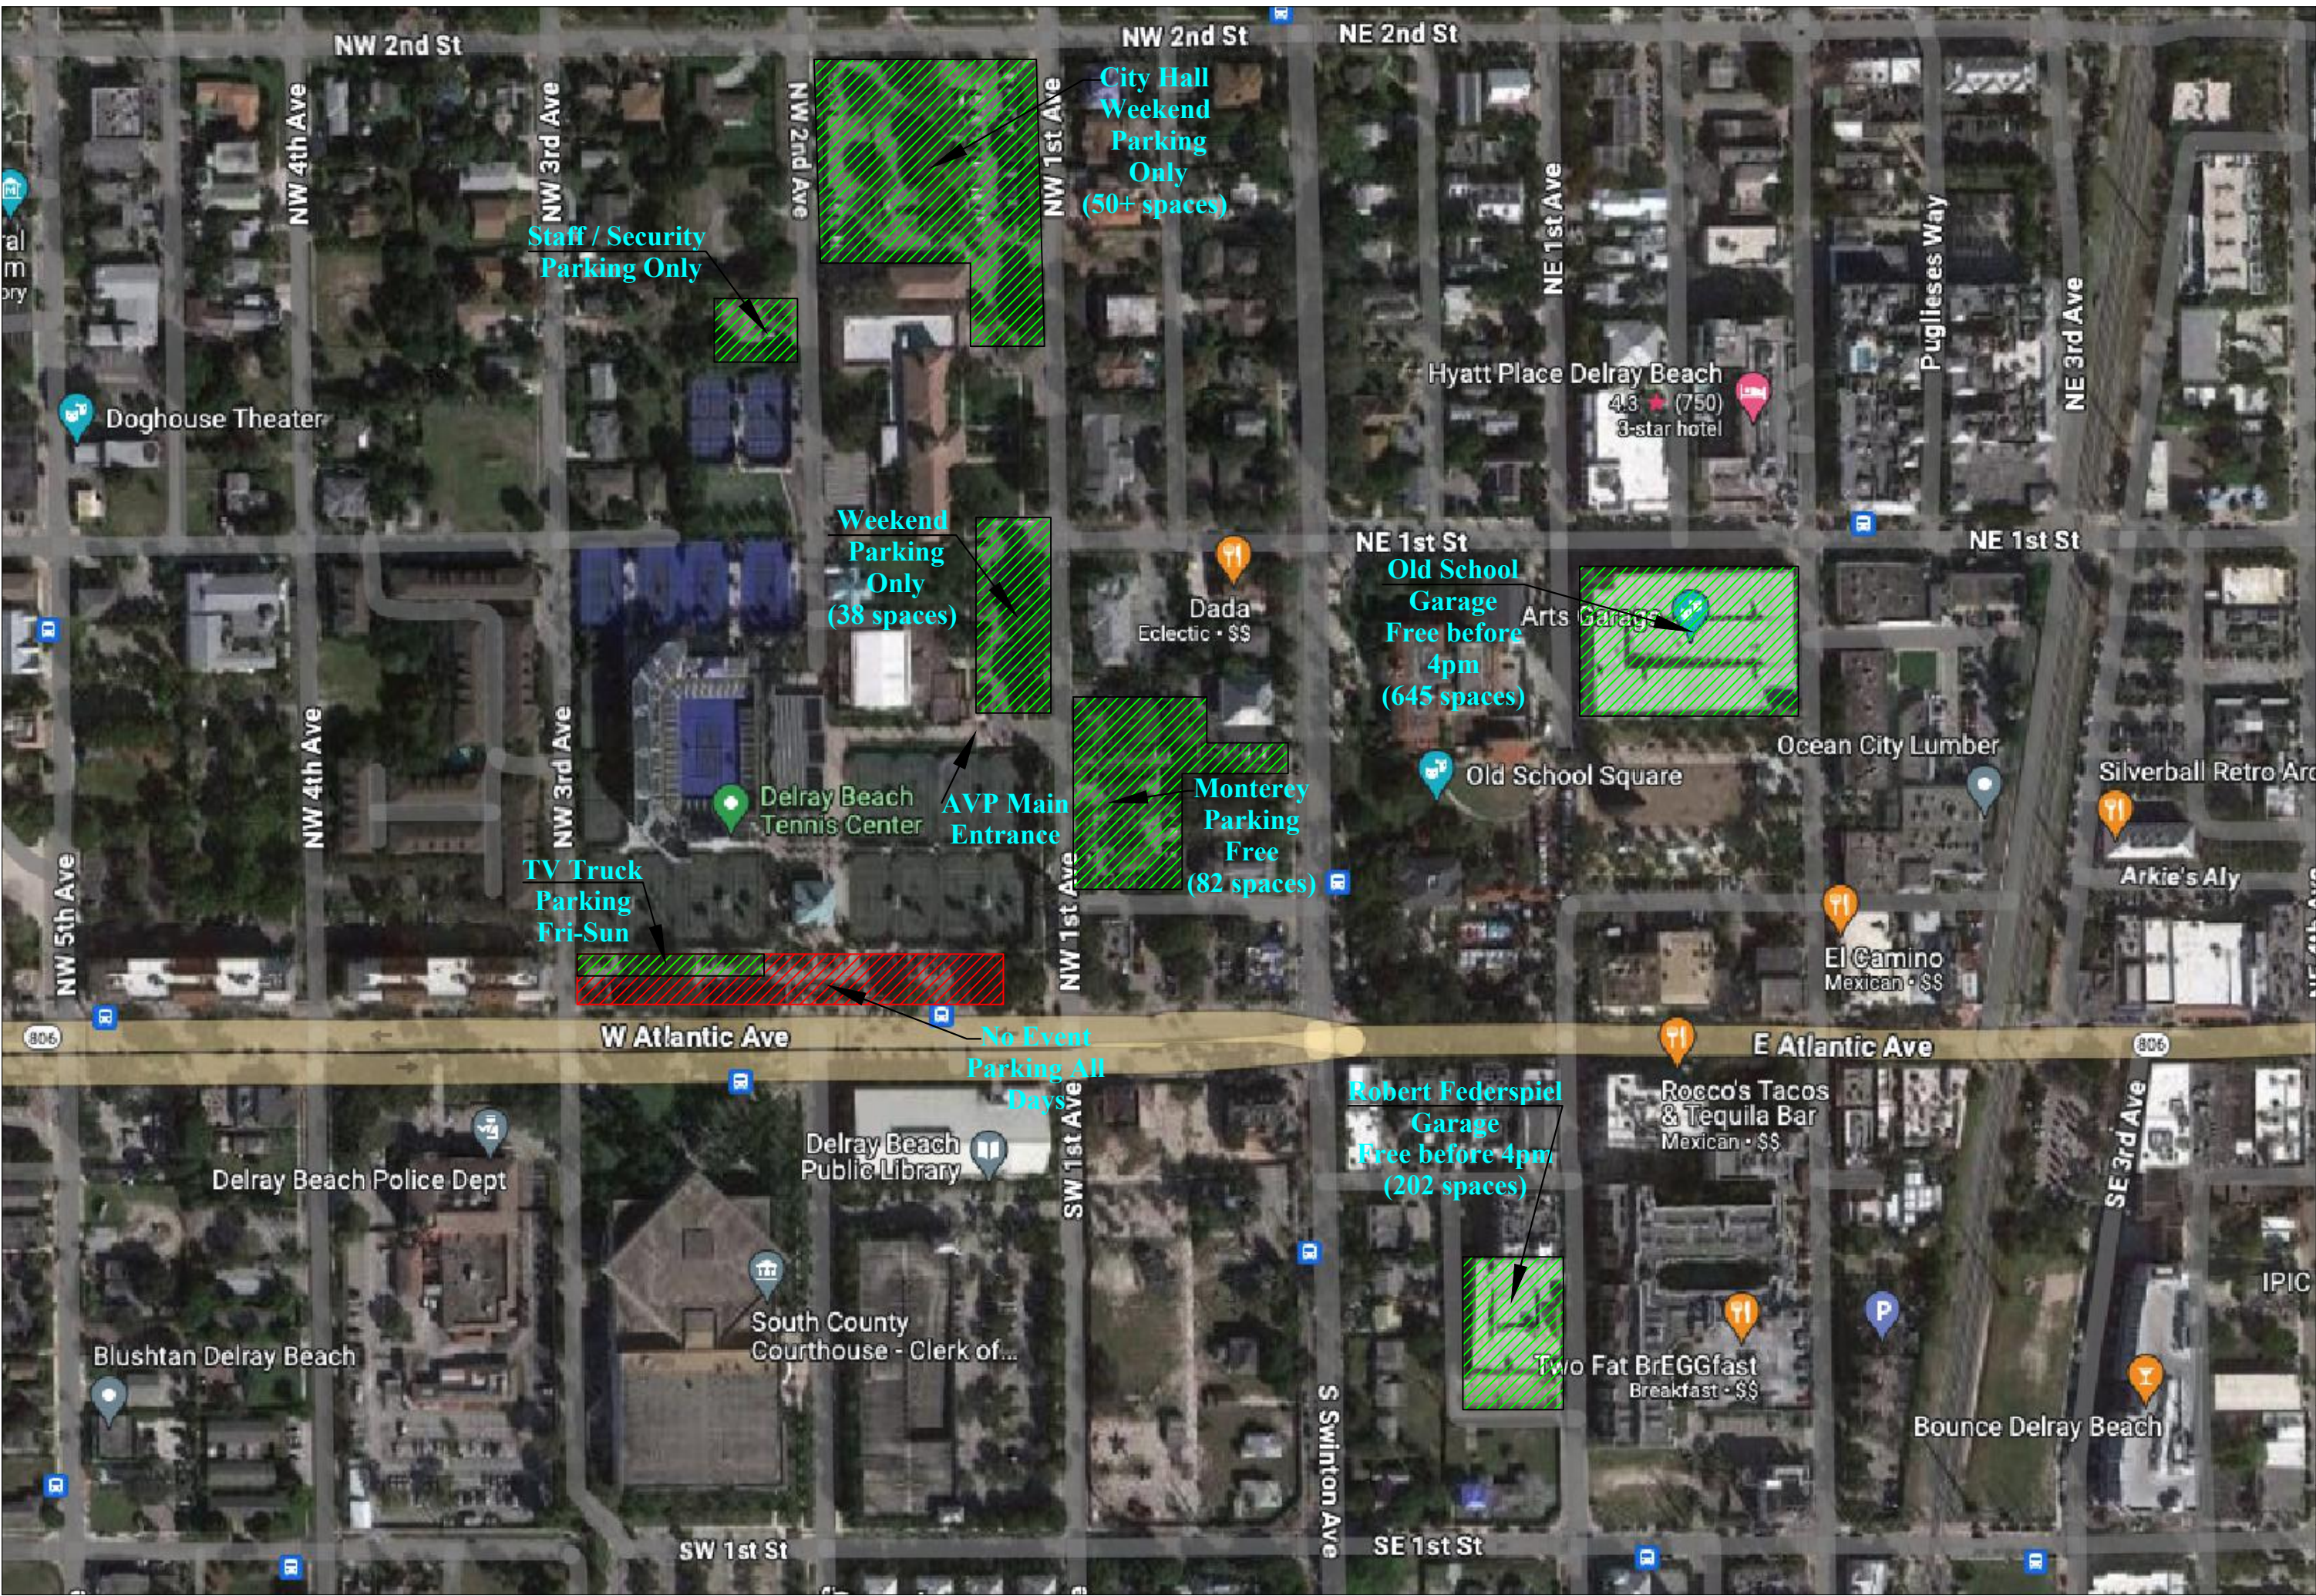

AVP  
1688 Meridian Ave  
STE 700  
Miami Beach, FL  
33139

2024 AVP Delray Event  
Delray Tennis Center

- LEGEND
- Tent
  - Ref Tent
  - AVP Provided Tent
  - Available Parking
  - No Parking
  - 8' Tall Event Fence
  - Existing Fence
  - 8' Bike Barricade
  - Generator
  - Restrooms
  - Security Guard
  - ADA Access
  - First Aid
  - Fire Extinguisher
  - Food Truck
  - Office Trailer
  - 48" Wide Access Path
  - Human Egress Path
  - Vehicle Egress Path

SCALE:

EVENT DATES:  
Oct 12 & 13

VIEW:  
Parking Map

REV #:

SHEET #: