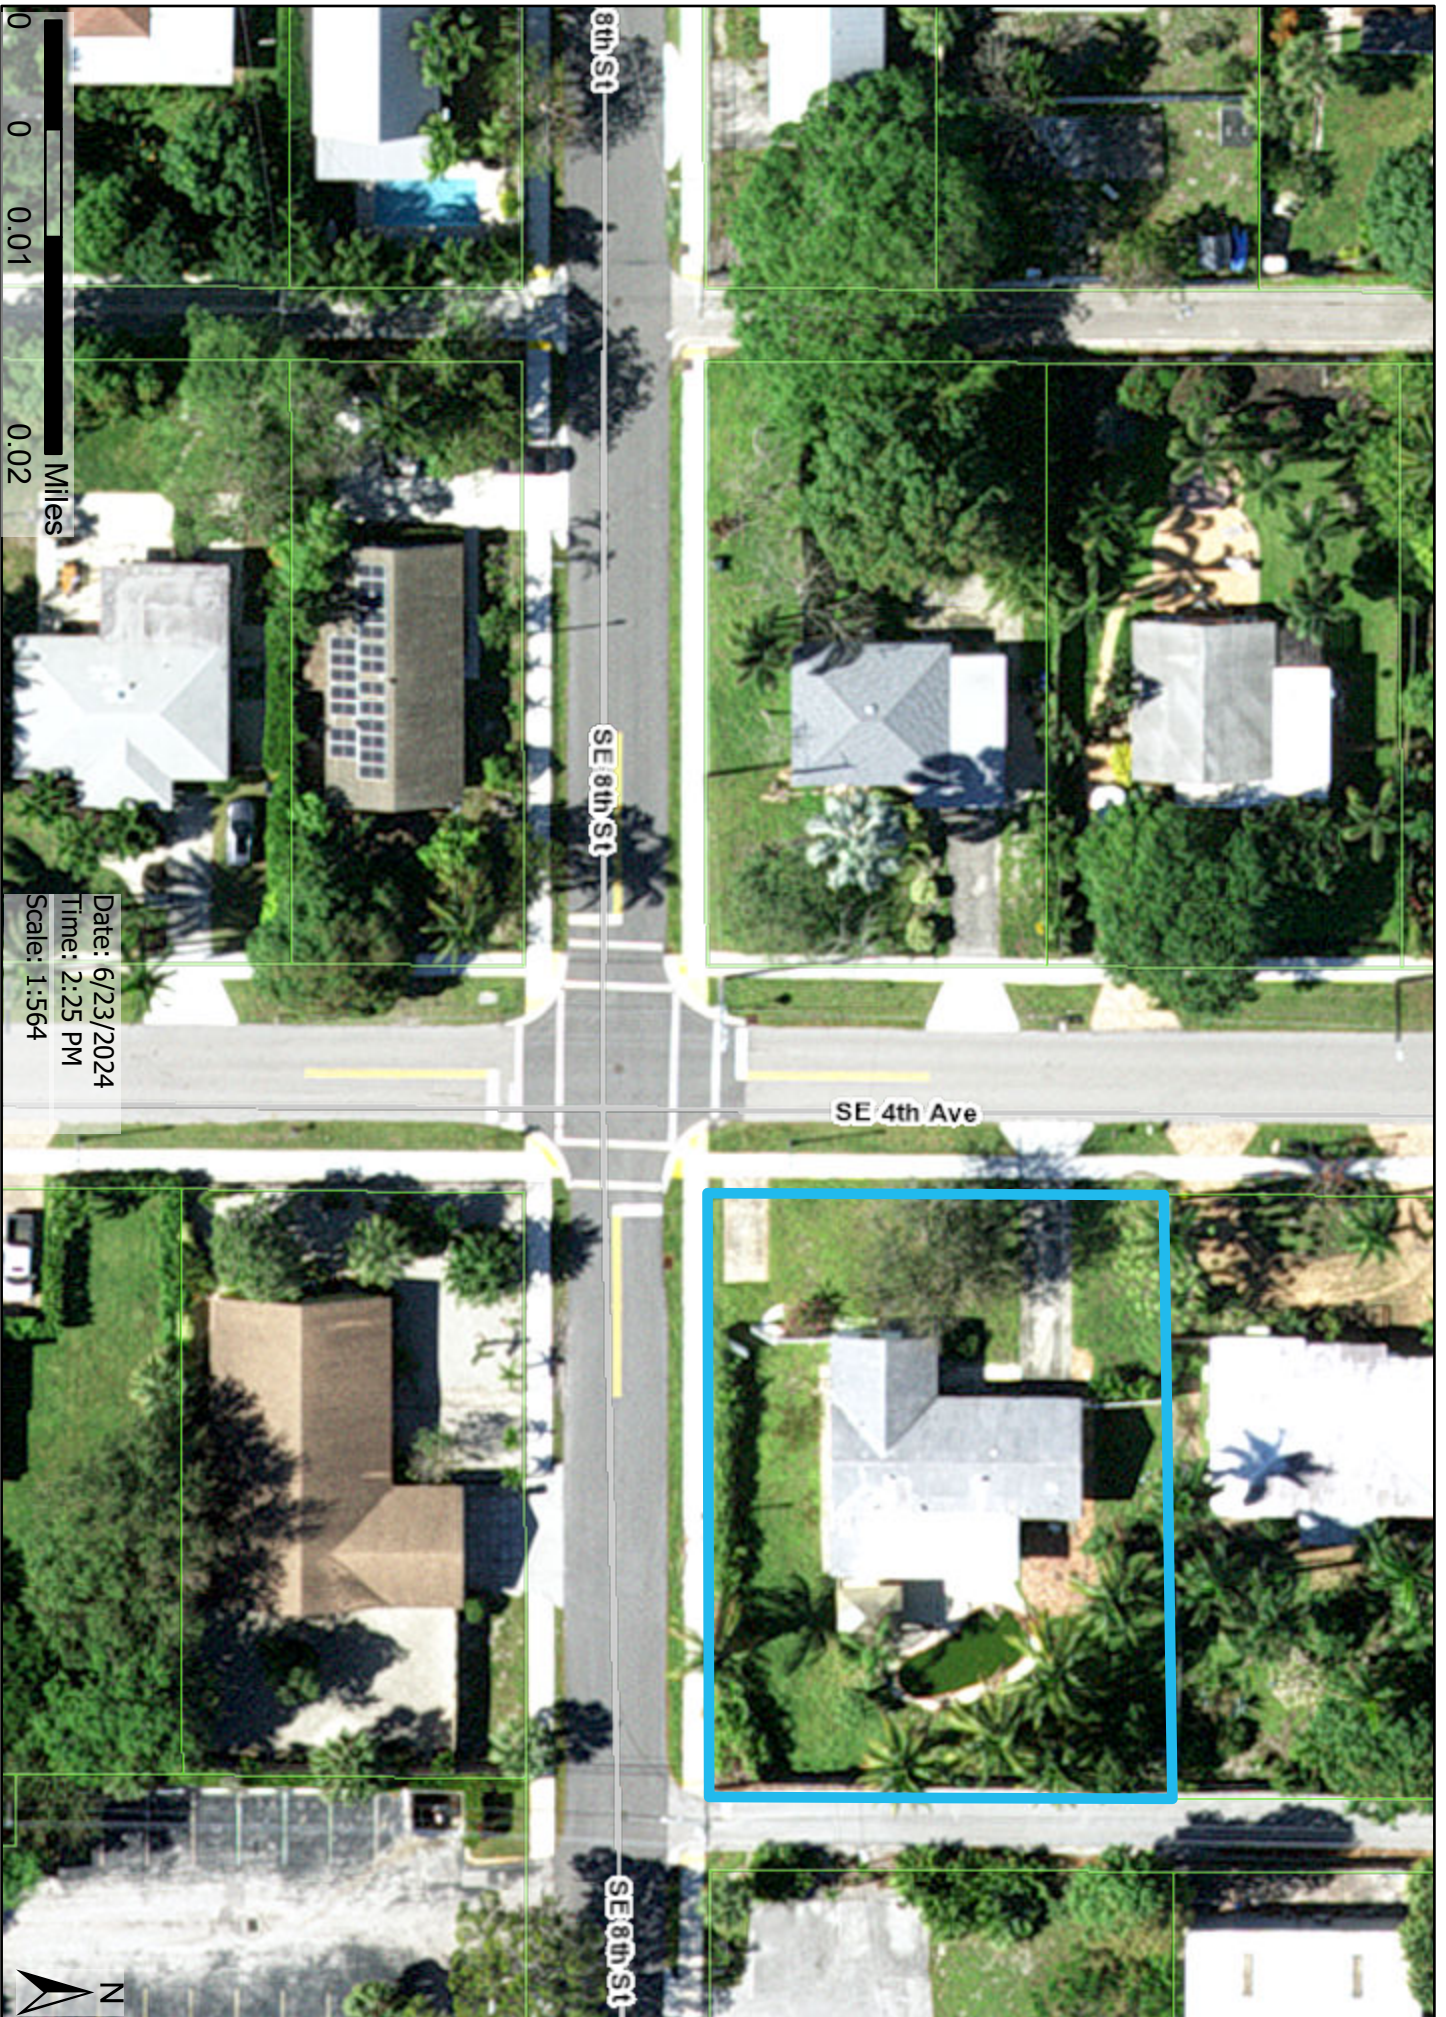

Location Map 731 SE 4th Ave

Date: 6/23/2024
Time: 2:25 PM
Scale: 1:564

DOROTHY JACKS
CFA, AAS
Palm Beach County Property Appraiser

Location Map Wide 731 SE 4th Ave

Date: 6/23/2024
Time: 2:24 PM
Scale: 1:2,257