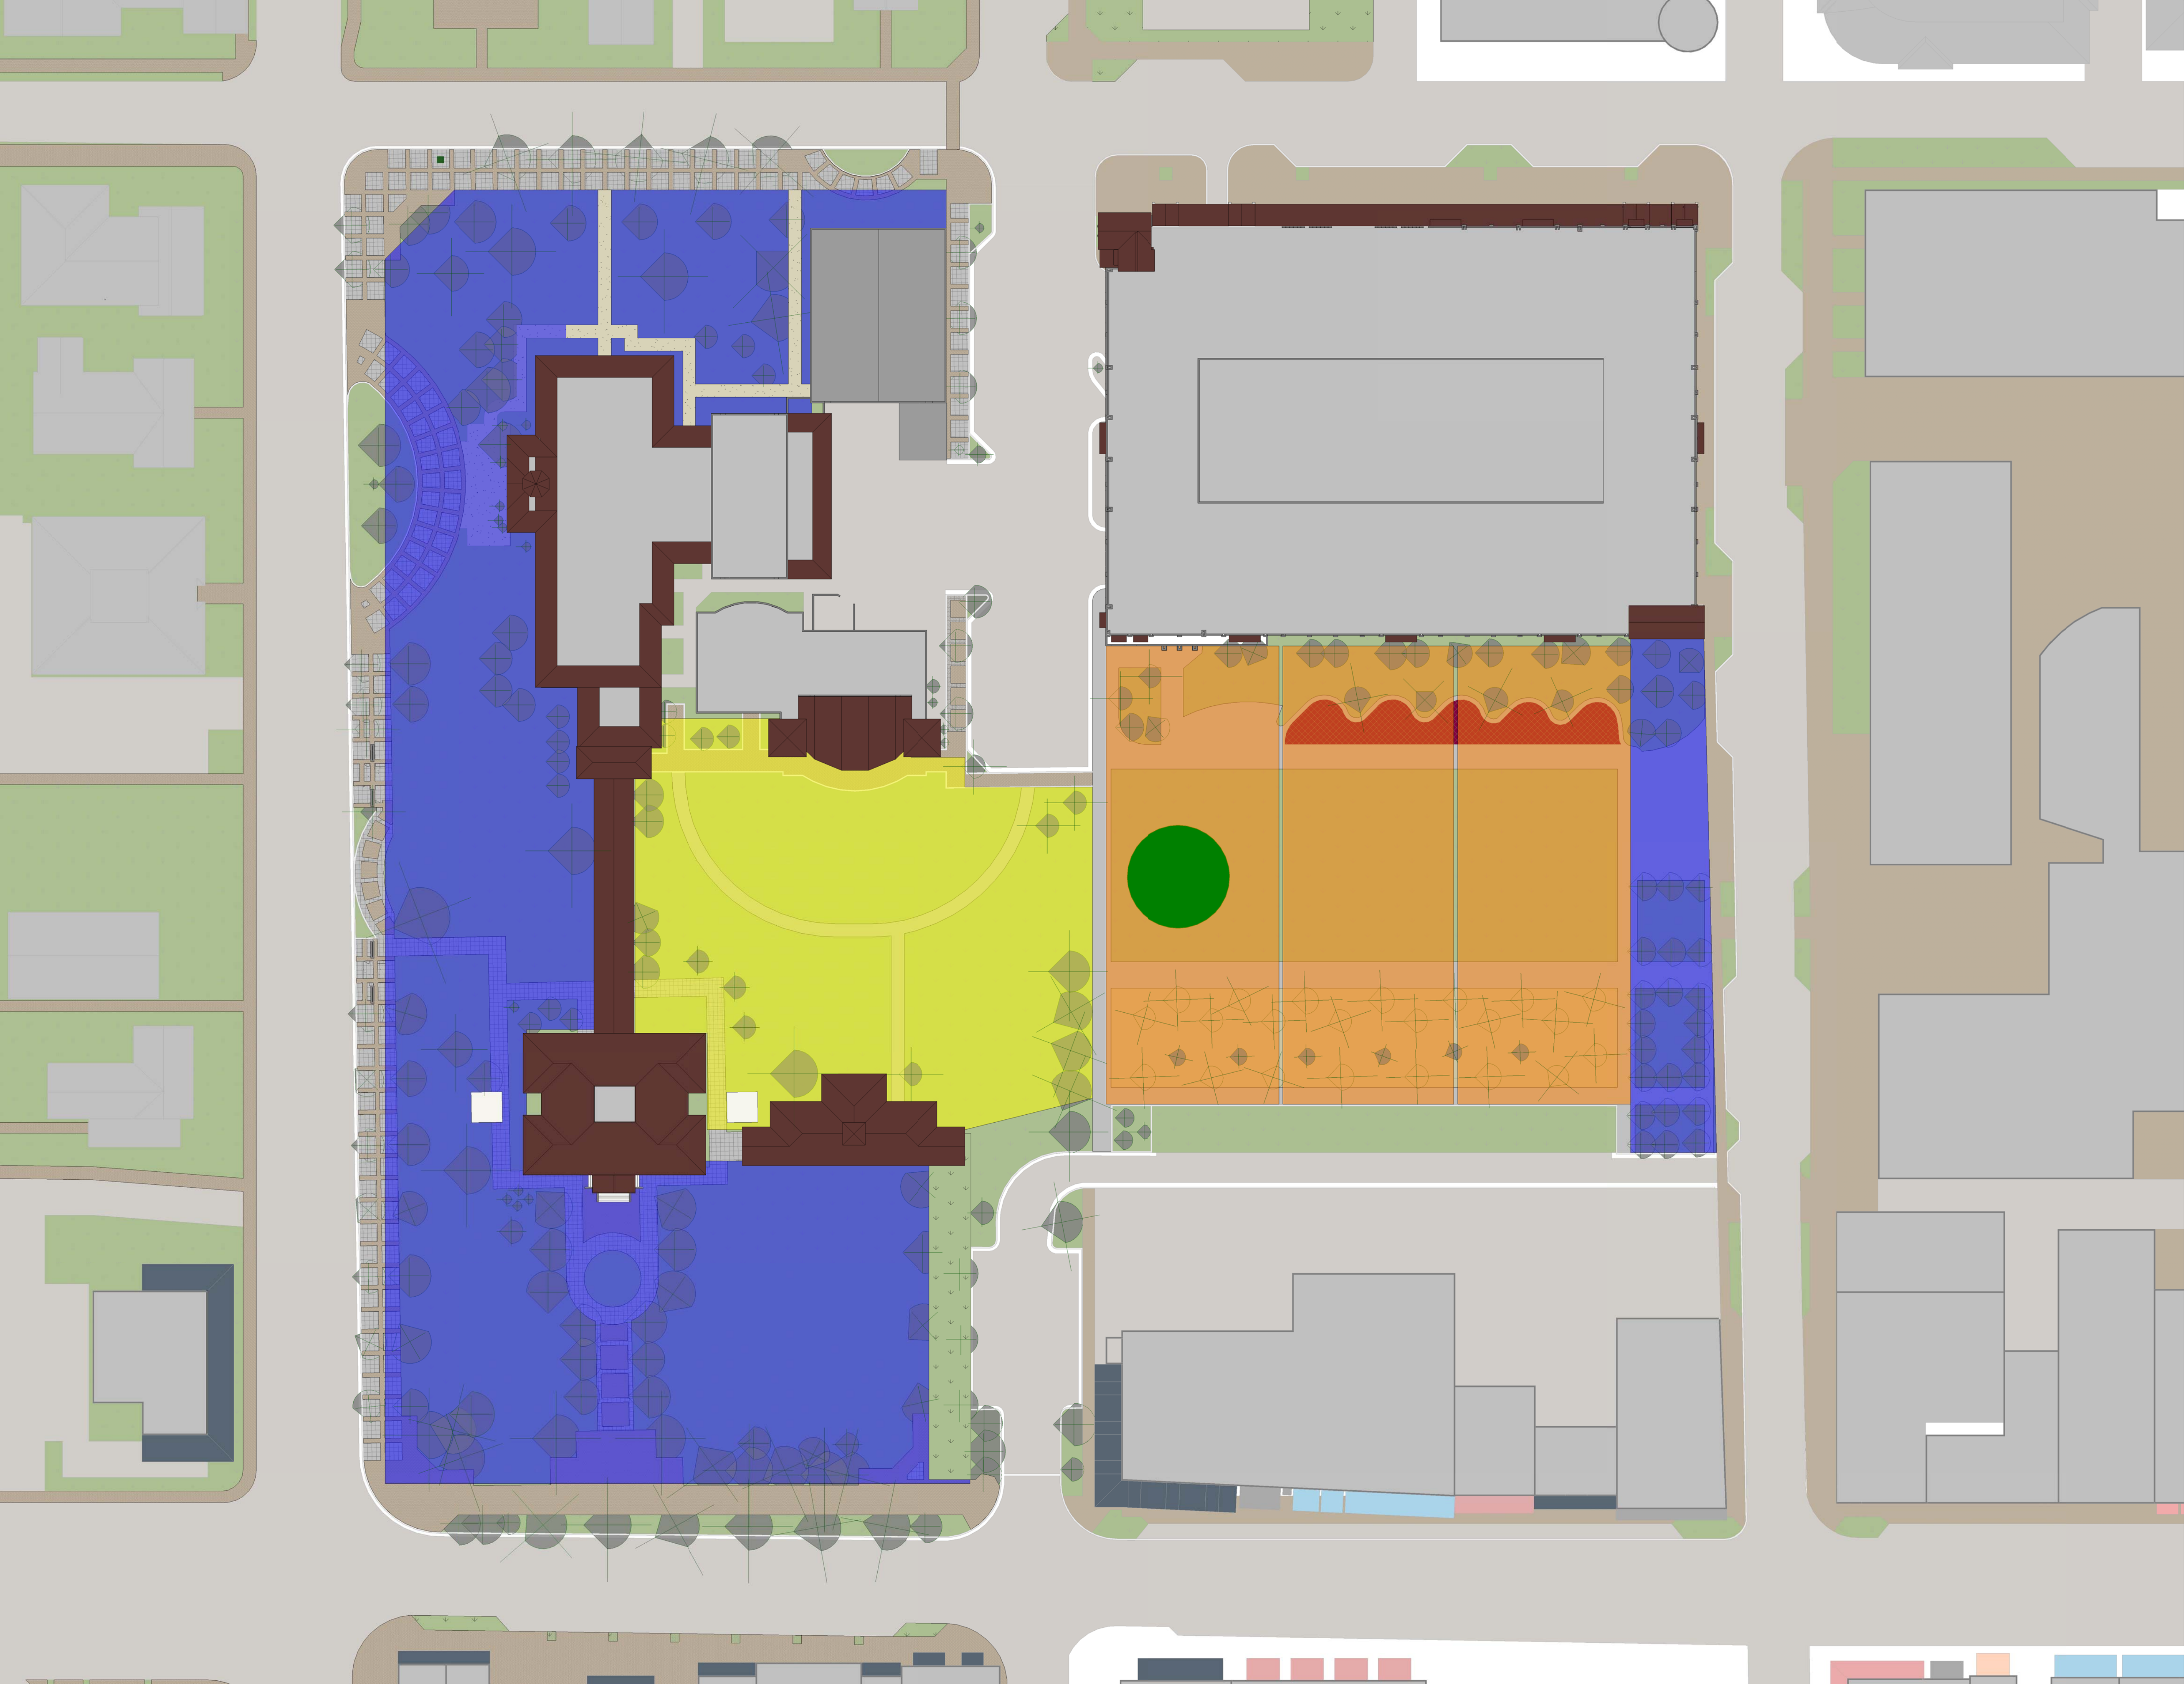

Exhibit #11