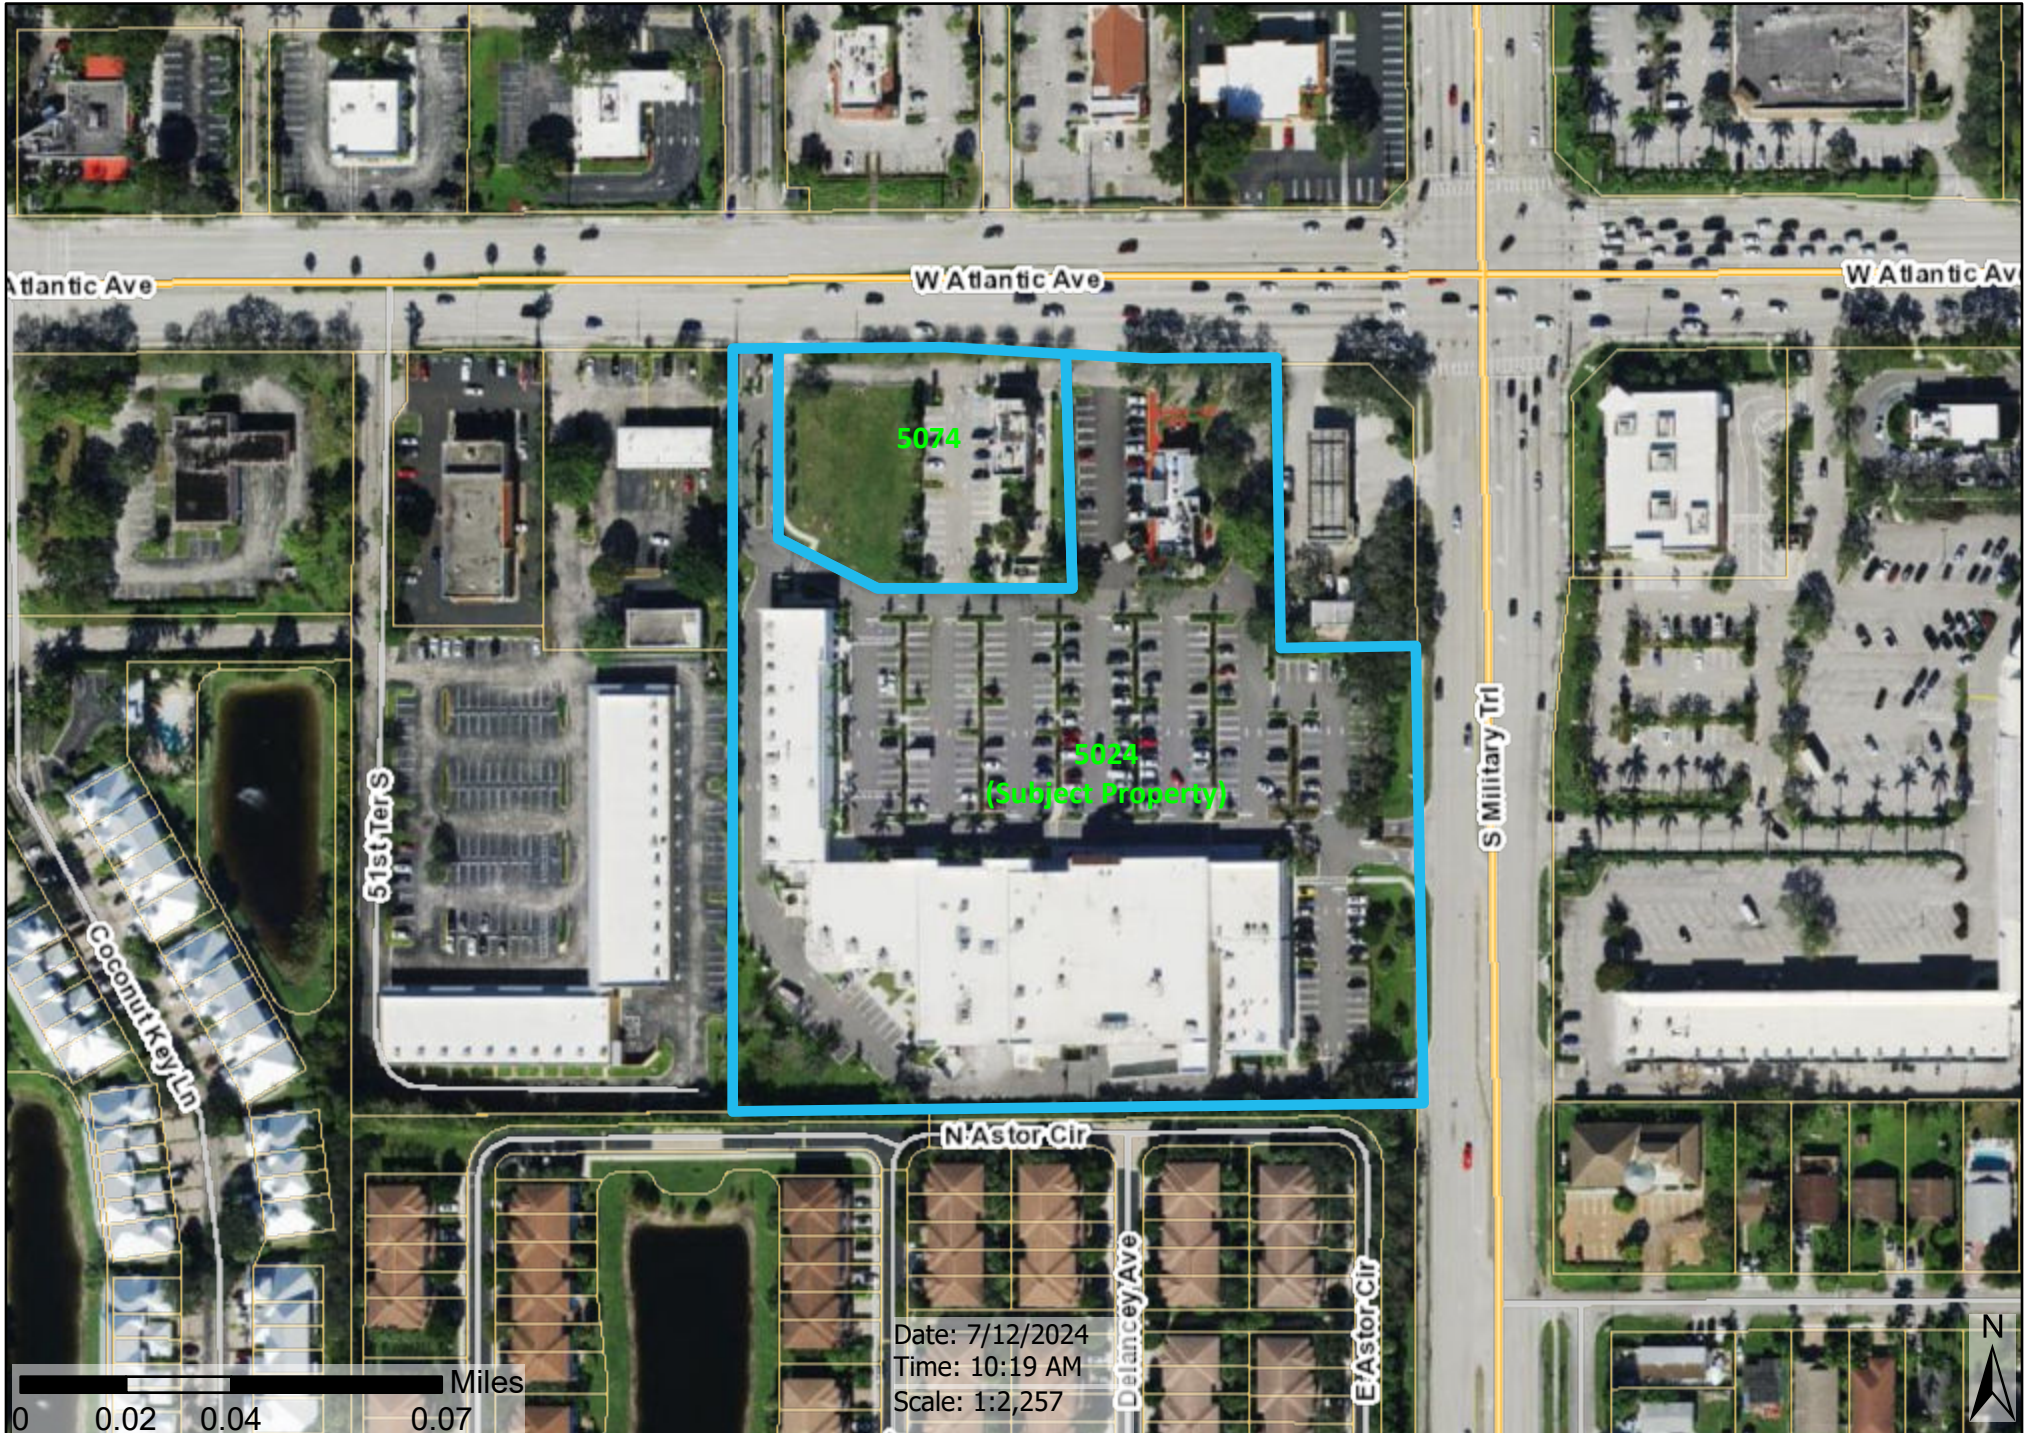

Location Map | 5024 W. Atlantic Avenue

Date: 7/12/2024
Time: 10:19 AM
Scale: 1:2,257

0 0.02 0.04 0.07 Miles