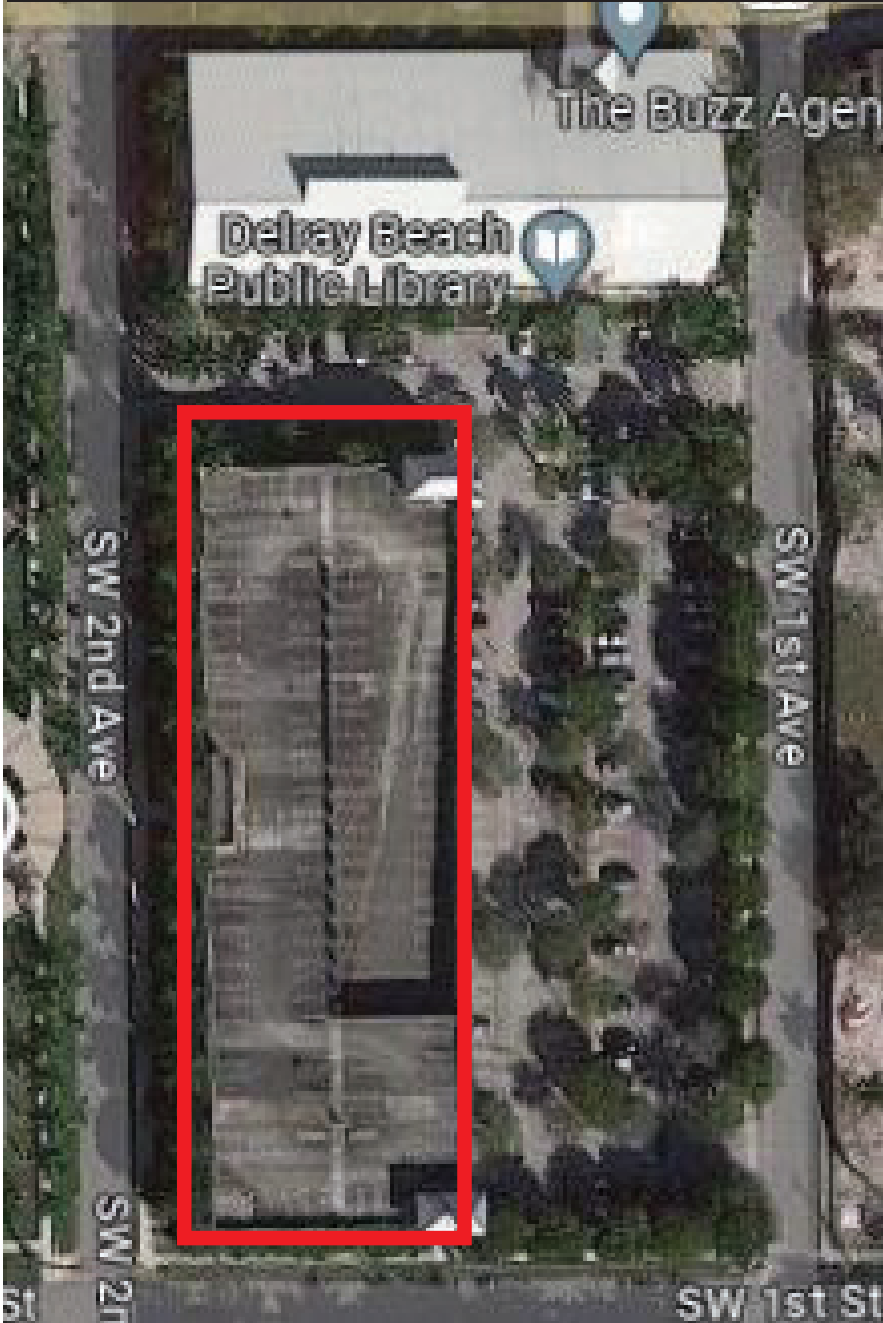

**LAUGH WITH THE LIBRARY 2025
VENDOR & STAFF PARKING
DELRAY BEACH LIBRARY PARKING LOT**

LWTL 2025, OLD SCHOOL SQUARE
FEBRUARY 21, 2025
PREPARED BY KAE JONSONS
DELRAY BEACH LIBRARY