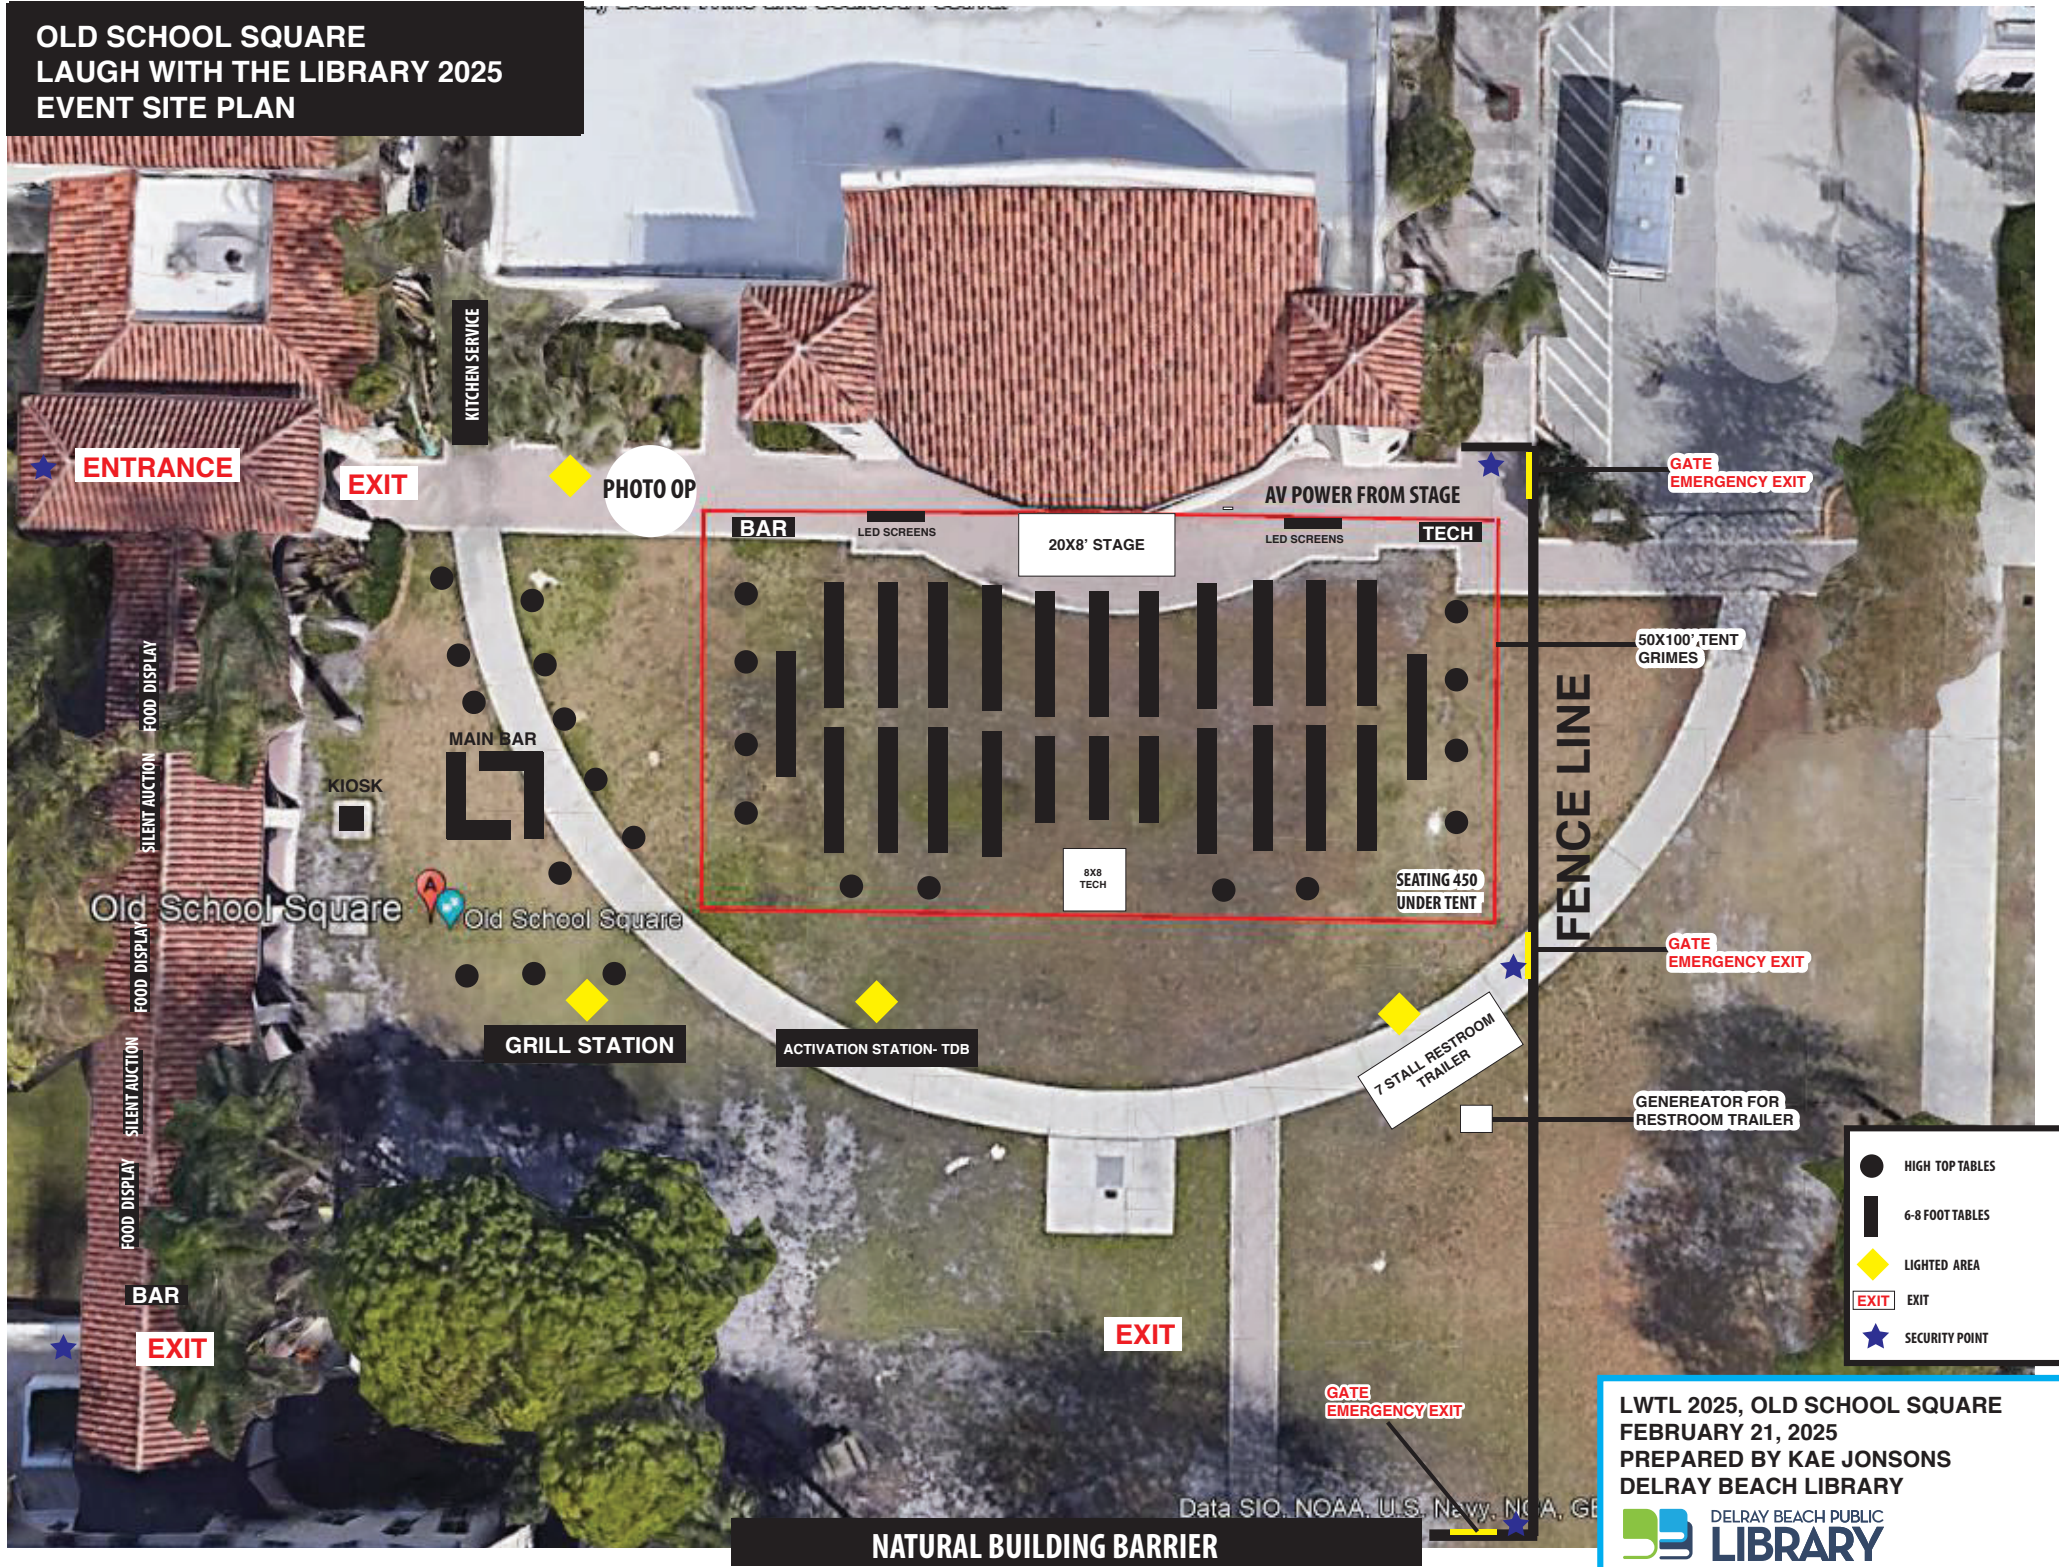

**OLD SCHOOL SQUARE
LAUGH WITH THE LIBRARY 2025
EVENT SITE PLAN**

- HIGH TOP TABLES
- ▬ 6-8 FOOT TABLES
- ◆ LIGHTED AREA
- EXIT EXIT
- ★ SECURITY POINT

LWTL 2025, OLD SCHOOL SQUARE
FEBRUARY 21, 2025
PREPARED BY KAE JONSONS
DELRAY BEACH LIBRARY

Data SIO, NOAA, U.S. Navy, NGA, GE

NATURAL BUILDING BARRIER

**OLD SCHOOL SQUARE
LAUGH WITH THE LIBRARY 2025
VALET PARKING**

**LAUGH WITH THE LIBRARY 2024
VALET PARKING
CITY HALL PARKING LOT**

LWTL 2025, OLD SCHOOL SQUARE
FEBRUARY 21, 2025
PREPARED BY KAE JONSONS
DELRAY BEACH LIBRARY

**LAUGH WITH THE LIBRARY 2025
VENDOR & STAFF PARKING
DELRAY BEACH LIBRARY PARKING LOT**

LWTL 2025, OLD SCHOOL SQUARE
FEBRUARY 21, 2025
PREPARED BY KAE JONSONS
DELRAY BEACH LIBRARY

**OLD SCHOOL SQUARE
LAUGH WITH THE LIBRARY 2025
CATERING PLAN**

LWTL 2025, OLD SCHOOL SQUARE
FEBRUARY 21, 2025
PREPARED BY KAE JONSONS
DELRAY BEACH LIBRARY