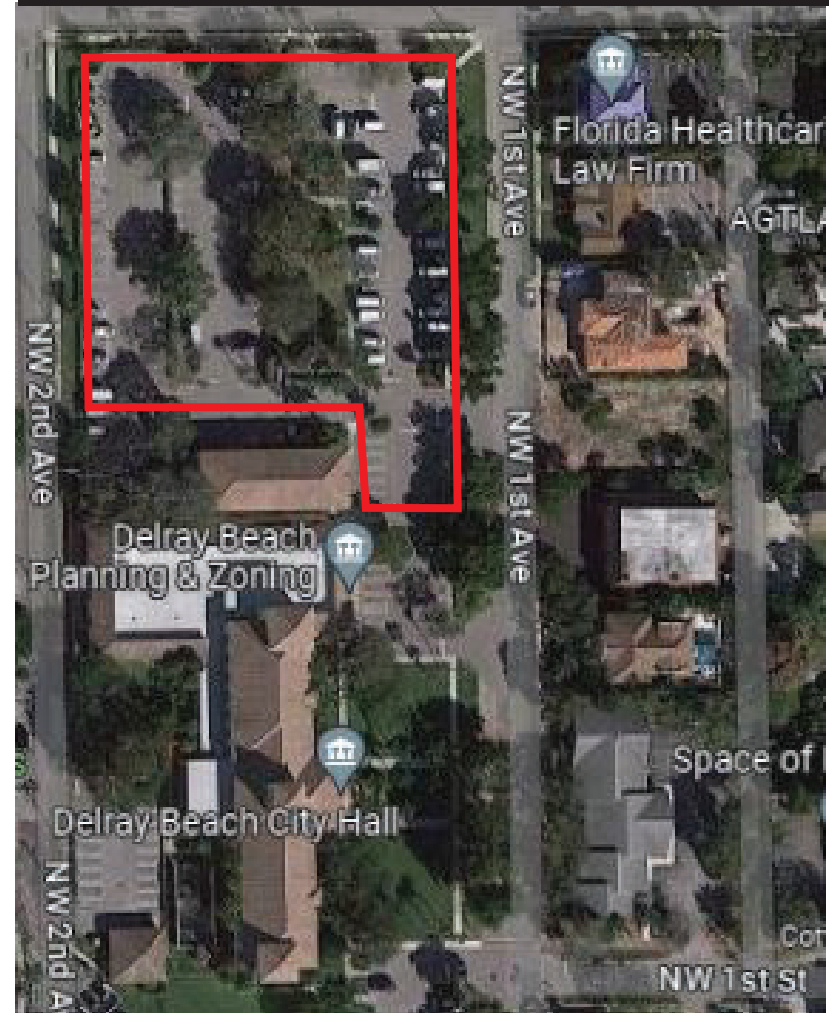

**OLD SCHOOL SQUARE
LAUGH WITH THE LIBRARY 2025
EVENT SITE PLAN**

- HIGH TOP TABLES
- ▬ 6-8 FOOT TABLES
- ◆ LIGHTED AREA
- EXIT EXIT
- ★ SECURITY POINT

LWTL 2025, OLD SCHOOL SQUARE
FEBRUARY 21, 2025
PREPARED BY KAE JONSONS
DELRAY BEACH LIBRARY

Data SIO, NOAA, U.S. Navy, NGA, GE

NATURAL BUILDING BARRIER

**OLD SCHOOL SQUARE
LAUGH WITH THE LIBRARY 2025
VALET PARKING**

**LAUGH WITH THE LIBRARY 2024
VALET PARKING
CITY HALL PARKING LOT**

LWTL 2025, OLD SCHOOL SQUARE
FEBRUARY 21, 2025
PREPARED BY KAE JONSONS
DELRAY BEACH LIBRARY

**LAUGH WITH THE LIBRARY 2025
VENDOR & STAFF PARKING
DELRAY BEACH LIBRARY PARKING LOT**

LWTL 2025, OLD SCHOOL SQUARE
FEBRUARY 21, 2025
PREPARED BY KAE JONSONS
DELRAY BEACH LIBRARY

**OLD SCHOOL SQUARE
LAUGH WITH THE LIBRARY 2025
CATERING PLAN**

LWTL 2025, OLD SCHOOL SQUARE
FEBRUARY 21, 2025
PREPARED BY KAE JONSONS
DELRAY BEACH LIBRARY