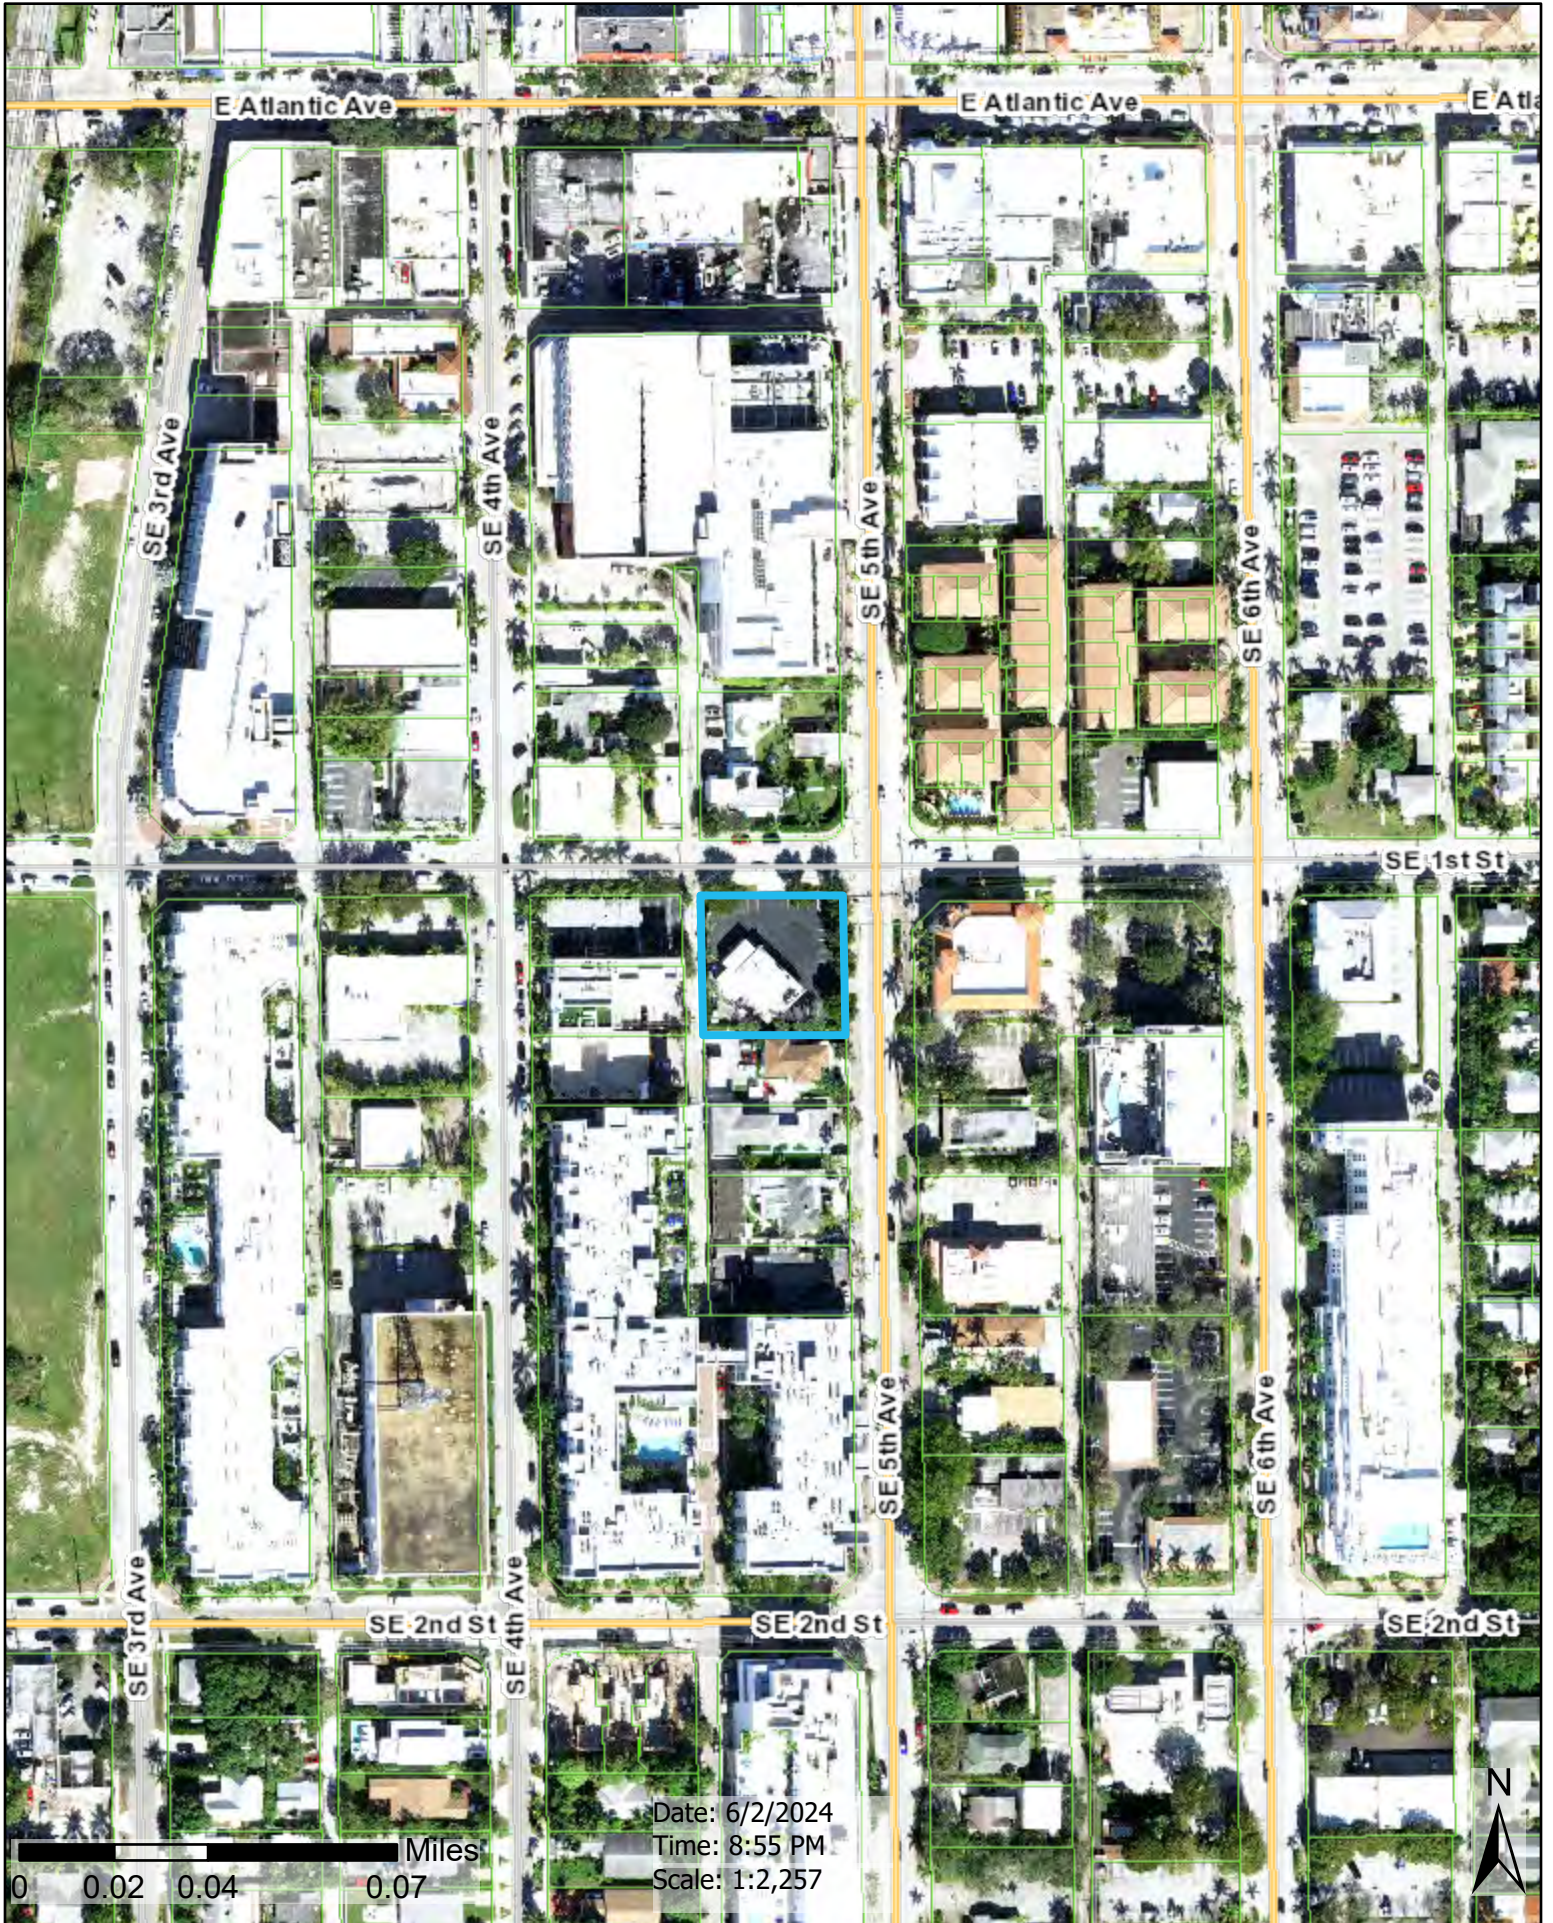

102 SE 5th Ave., Delray Beach

Date: 6/2/2024
Time: 8:55 PM
Scale: 1:2,257

0 0.02 0.04 0.07 Miles