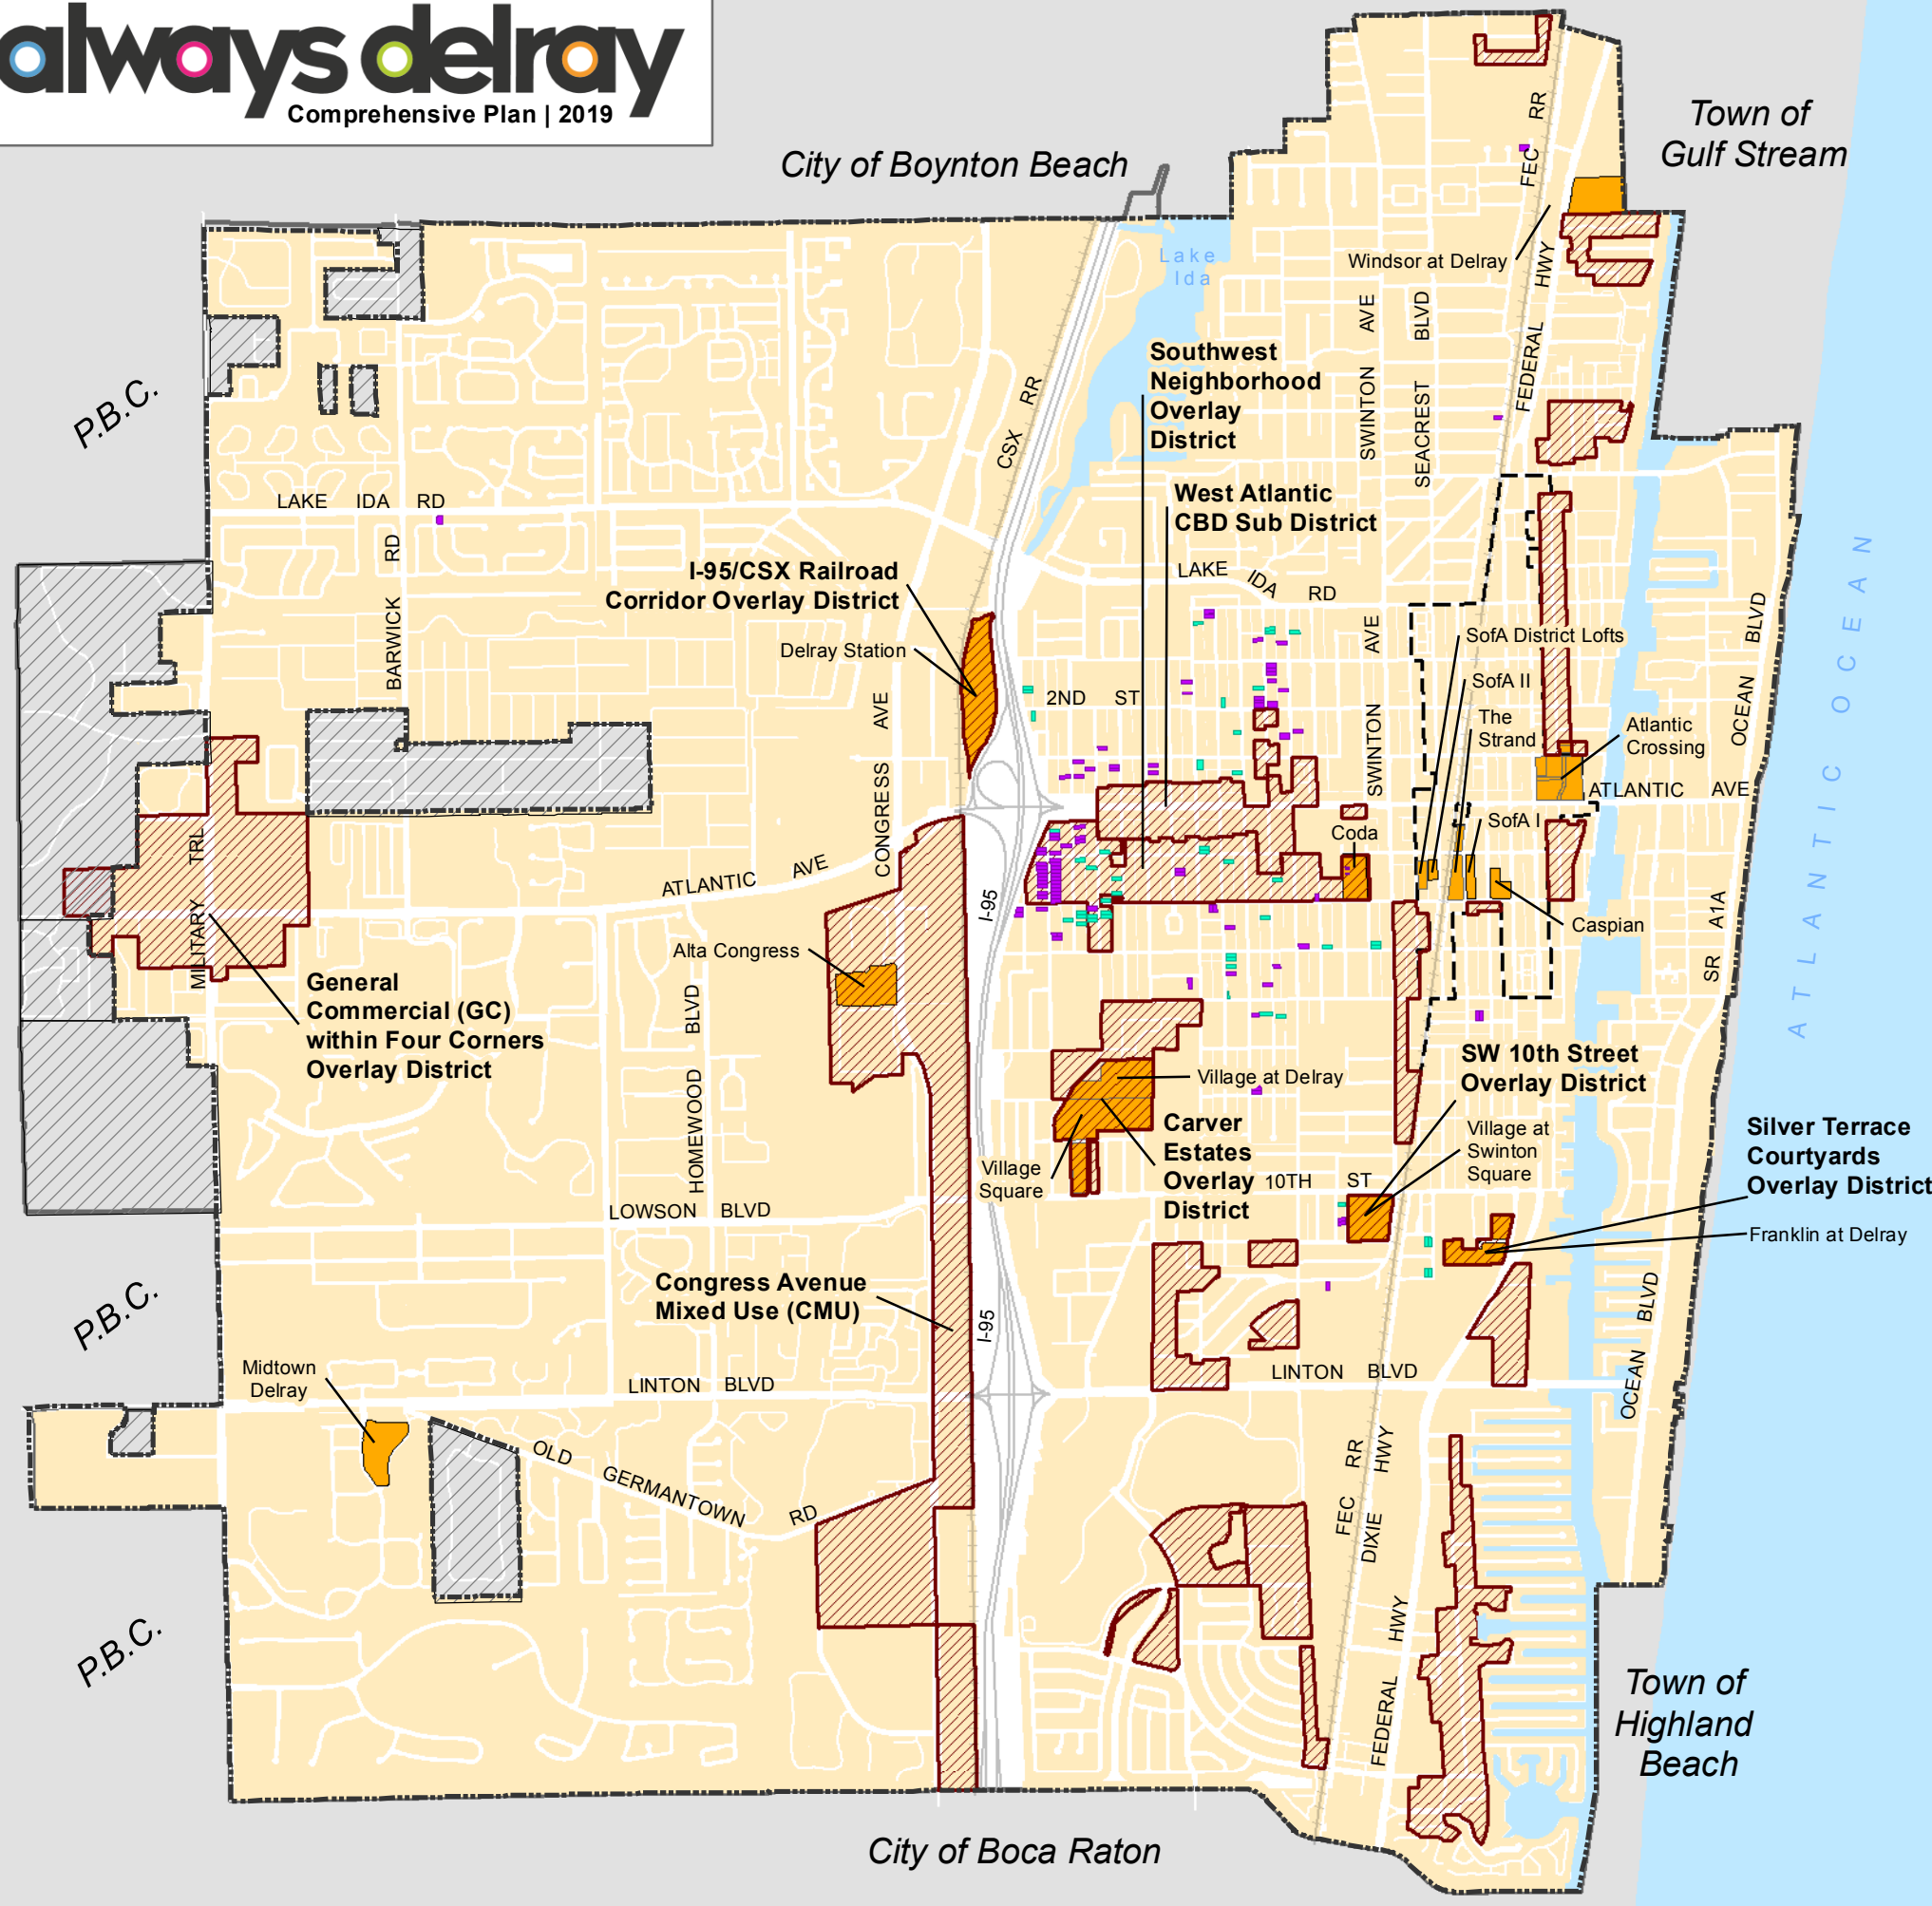

Workforce Housing [MAP DIA-7]

-  Workforce Housing Incentive Area
-  Development with Approved Workforce Housing Units
-  Commercial Core (CC) District
(workforce housing incentive eliminated in 2015)
-  Housing Units Provided by
City of Delray Beach Community Land Trust
-  Housing Units Provided by Habitat for Humanity
-  Delray Beach Boundary
-  Planning Area
-  Palm Beach County Jurisdiction