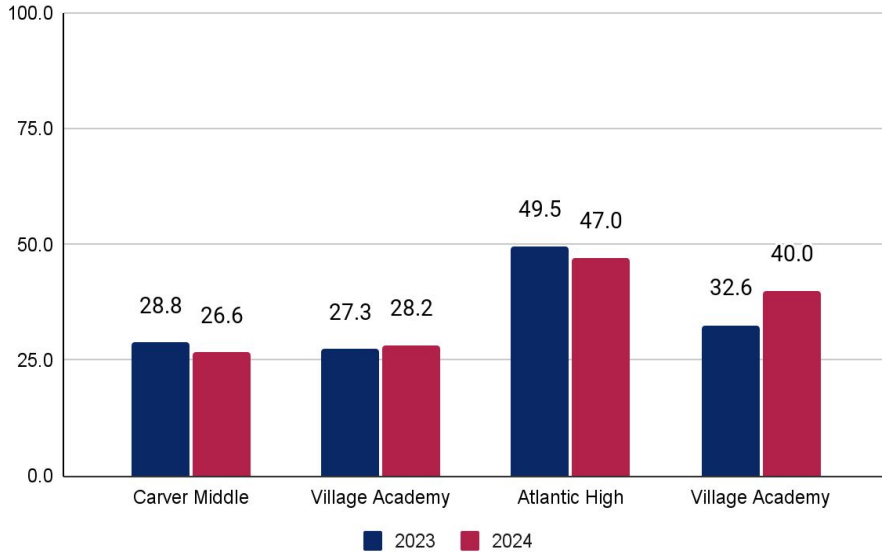

Reading

Math

THE SCHOOL DISTRICT
OF PALM BEACH COUNTY

FY23 & FY24 PM1 Predicted PM3 Performance: 3-5

Reading

Math

THE SCHOOL DISTRICT
OF PALM BEACH COUNTY

FY23 & FY24 PM1 Predicted PM3 Performance: 6-10