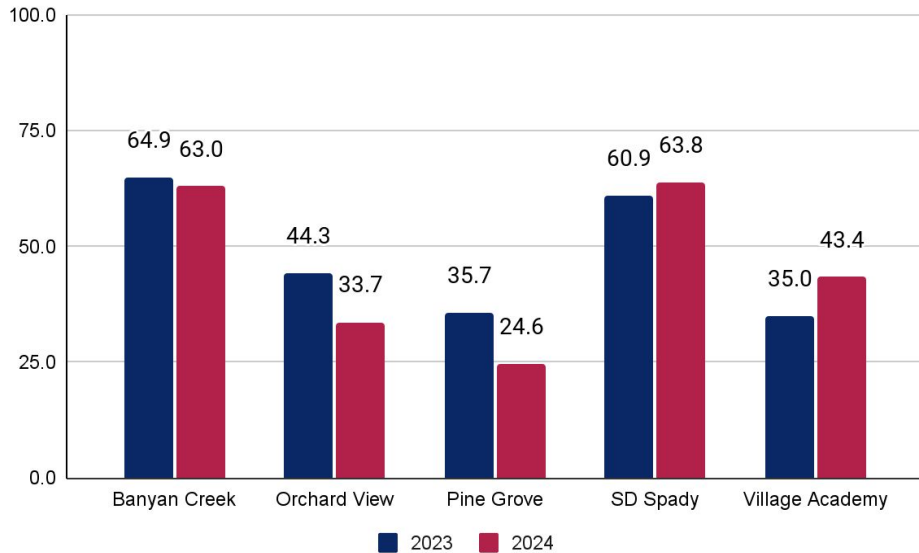

Delray Schools Data Request

**YOUR
BEST
CHOICE!**

THE SCHOOL DISTRICT
OF PALM BEACH COUNTY

High-performing A-rated District

FY23 Progress Monitoring Window 3 Results

FY23 & FY24 PM1 Predicted PM3 Performance: K-2