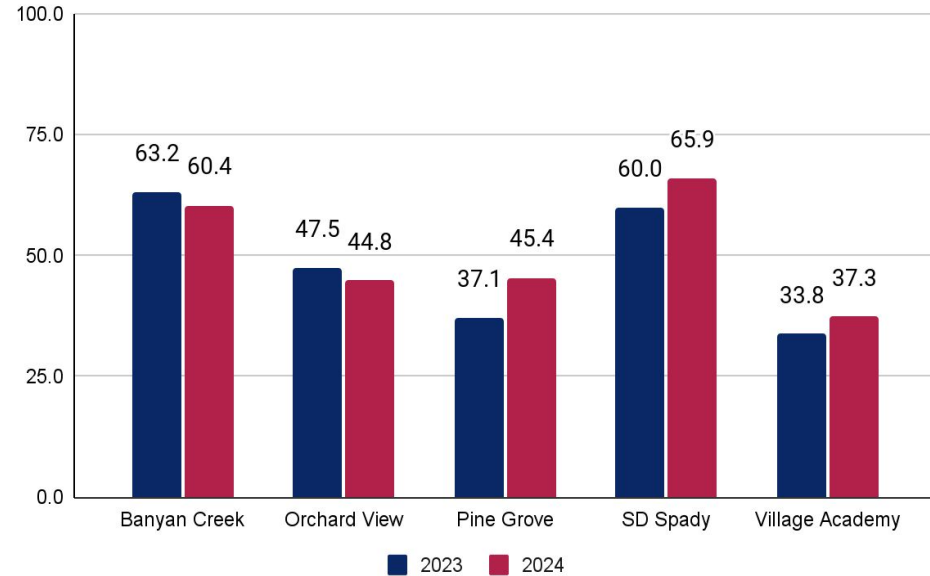

Reading

Math

THE SCHOOL DISTRICT
OF PALM BEACH COUNTY

FY23 & FY24 PM1 Predicted PM3 Performance: 3-5

Reading

Math

THE SCHOOL DISTRICT
OF PALM BEACH COUNTY

FY23 & FY24 PM1 Predicted PM3 Performance: 6-10