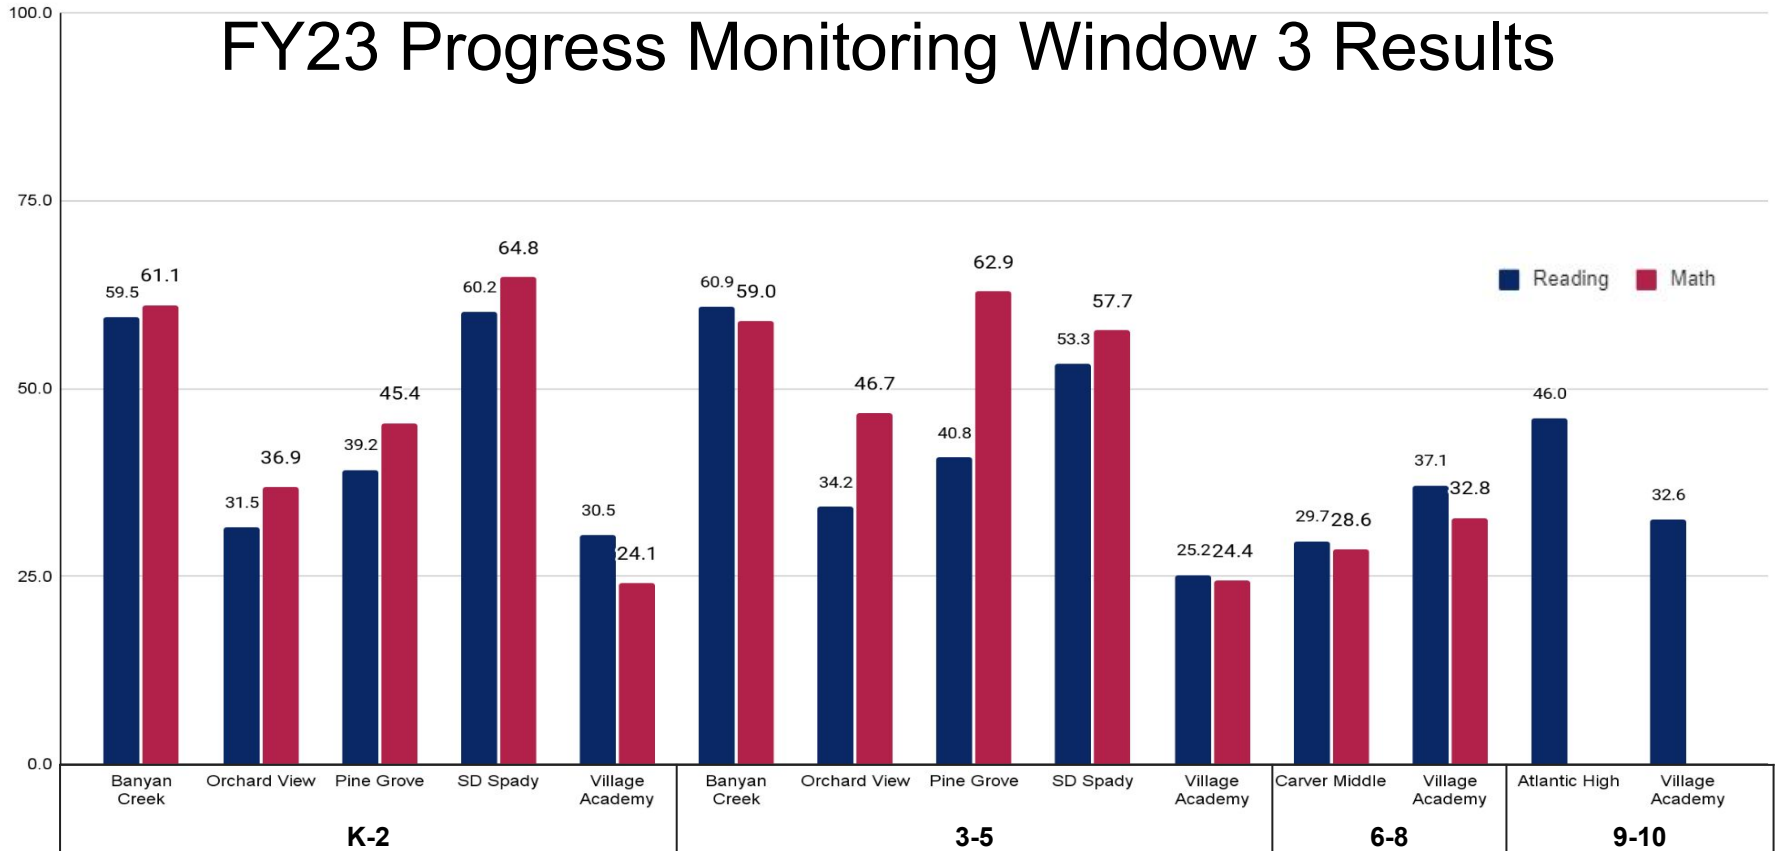

FY23 Progress Monitoring Window 3 Results