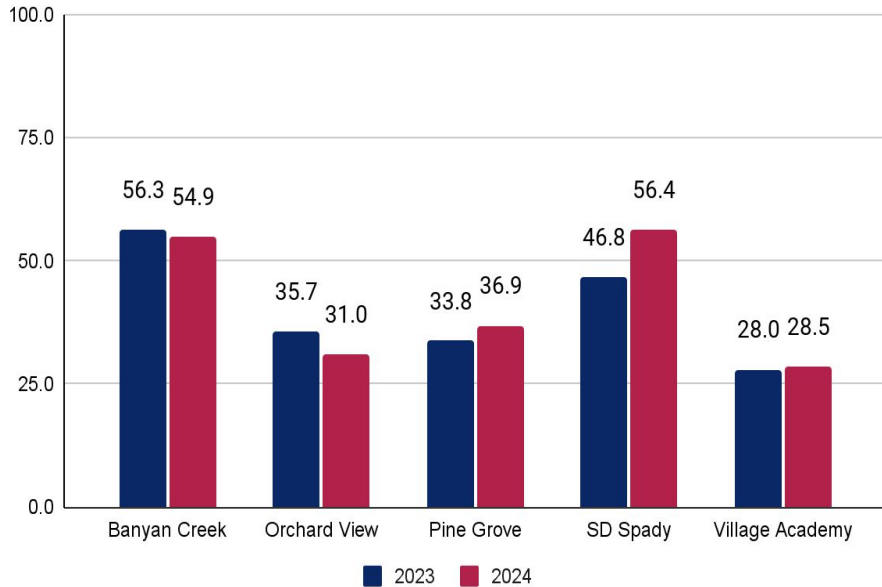

Reading

Math

THE SCHOOL DISTRICT
OF PALM BEACH COUNTY

FY23 & FY24 PM1 Predicted PM3 Performance: 3-5

Reading

Math

THE SCHOOL DISTRICT
OF PALM BEACH COUNTY

FY23 & FY24 PM1 Predicted PM3 Performance: 6-10