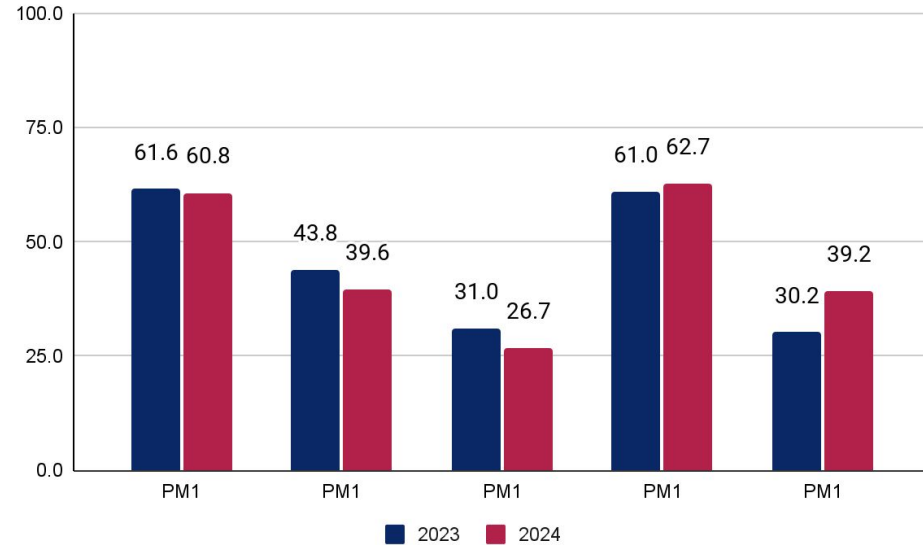

Math

THE SCHOOL DISTRICT
OF PALM BEACH COUNTY