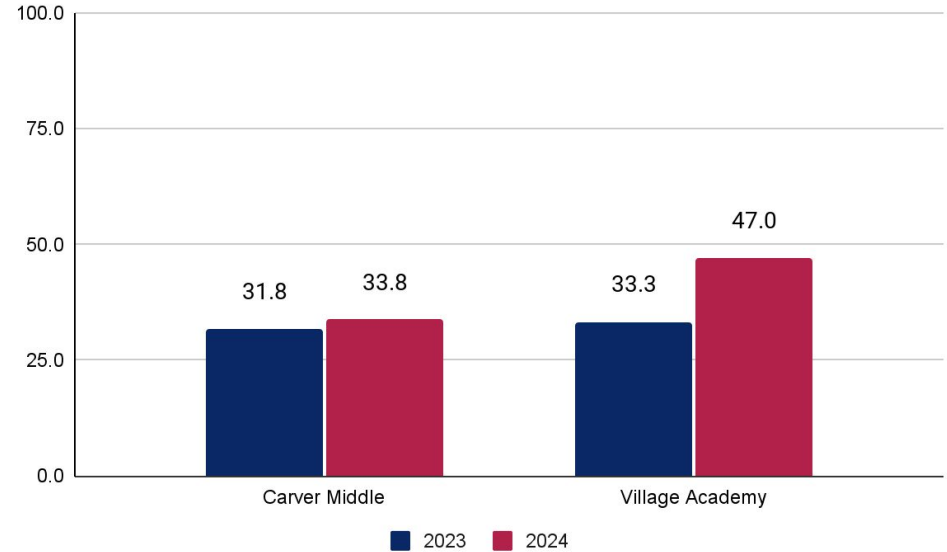

Math

THE SCHOOL DISTRICT
OF PALM BEACH COUNTY