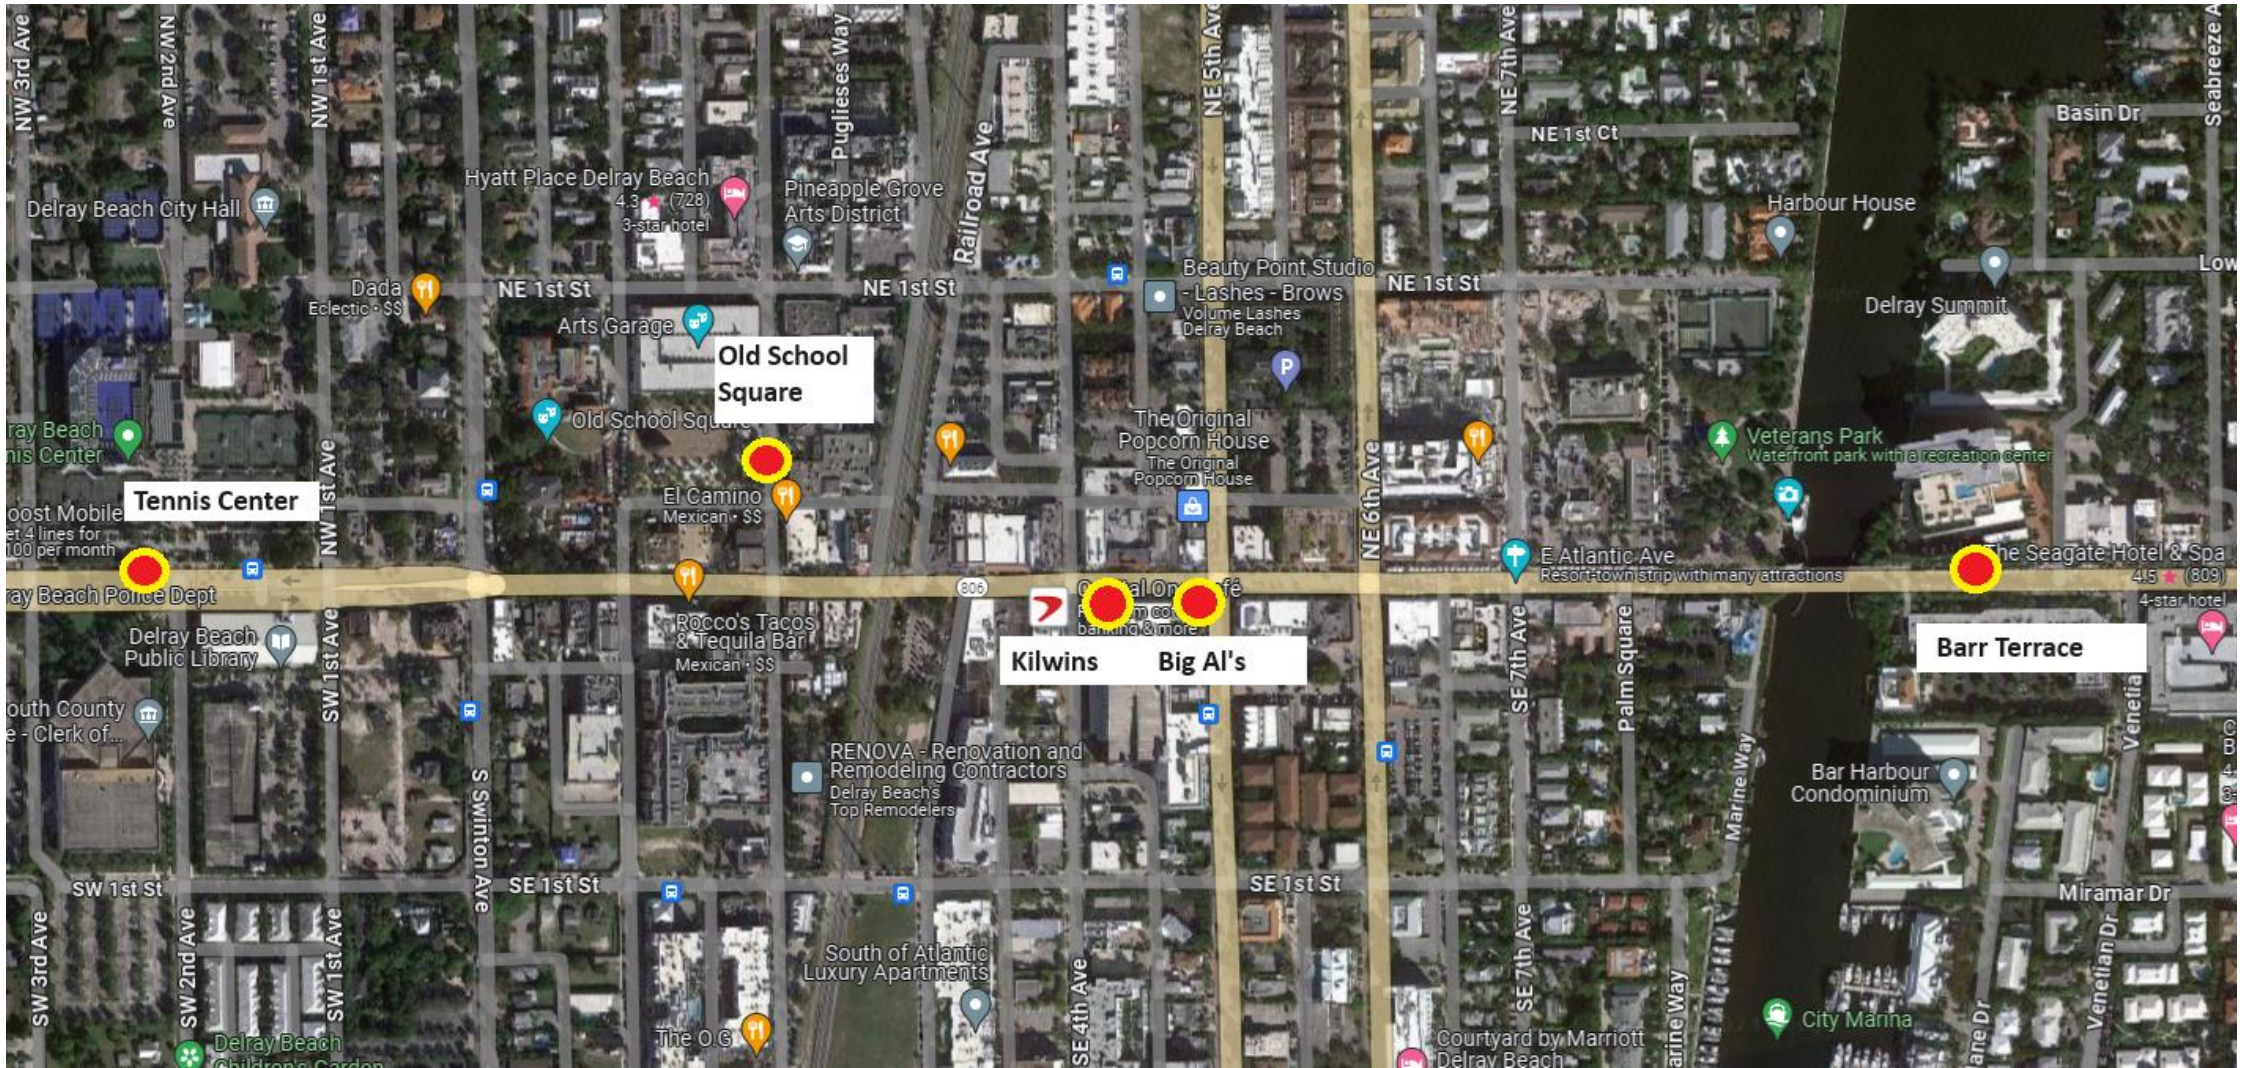

Potential Utility Wrap Locations

PAAB Regular Meeting

February 27, 2024

5 SITES PAAB ALREADY SELECTED

WHICH SITE AT OLD SCHOOL SQUARE?

SOUTHEAST CORNER

NORTHEAST CORNER

BIG AL'S