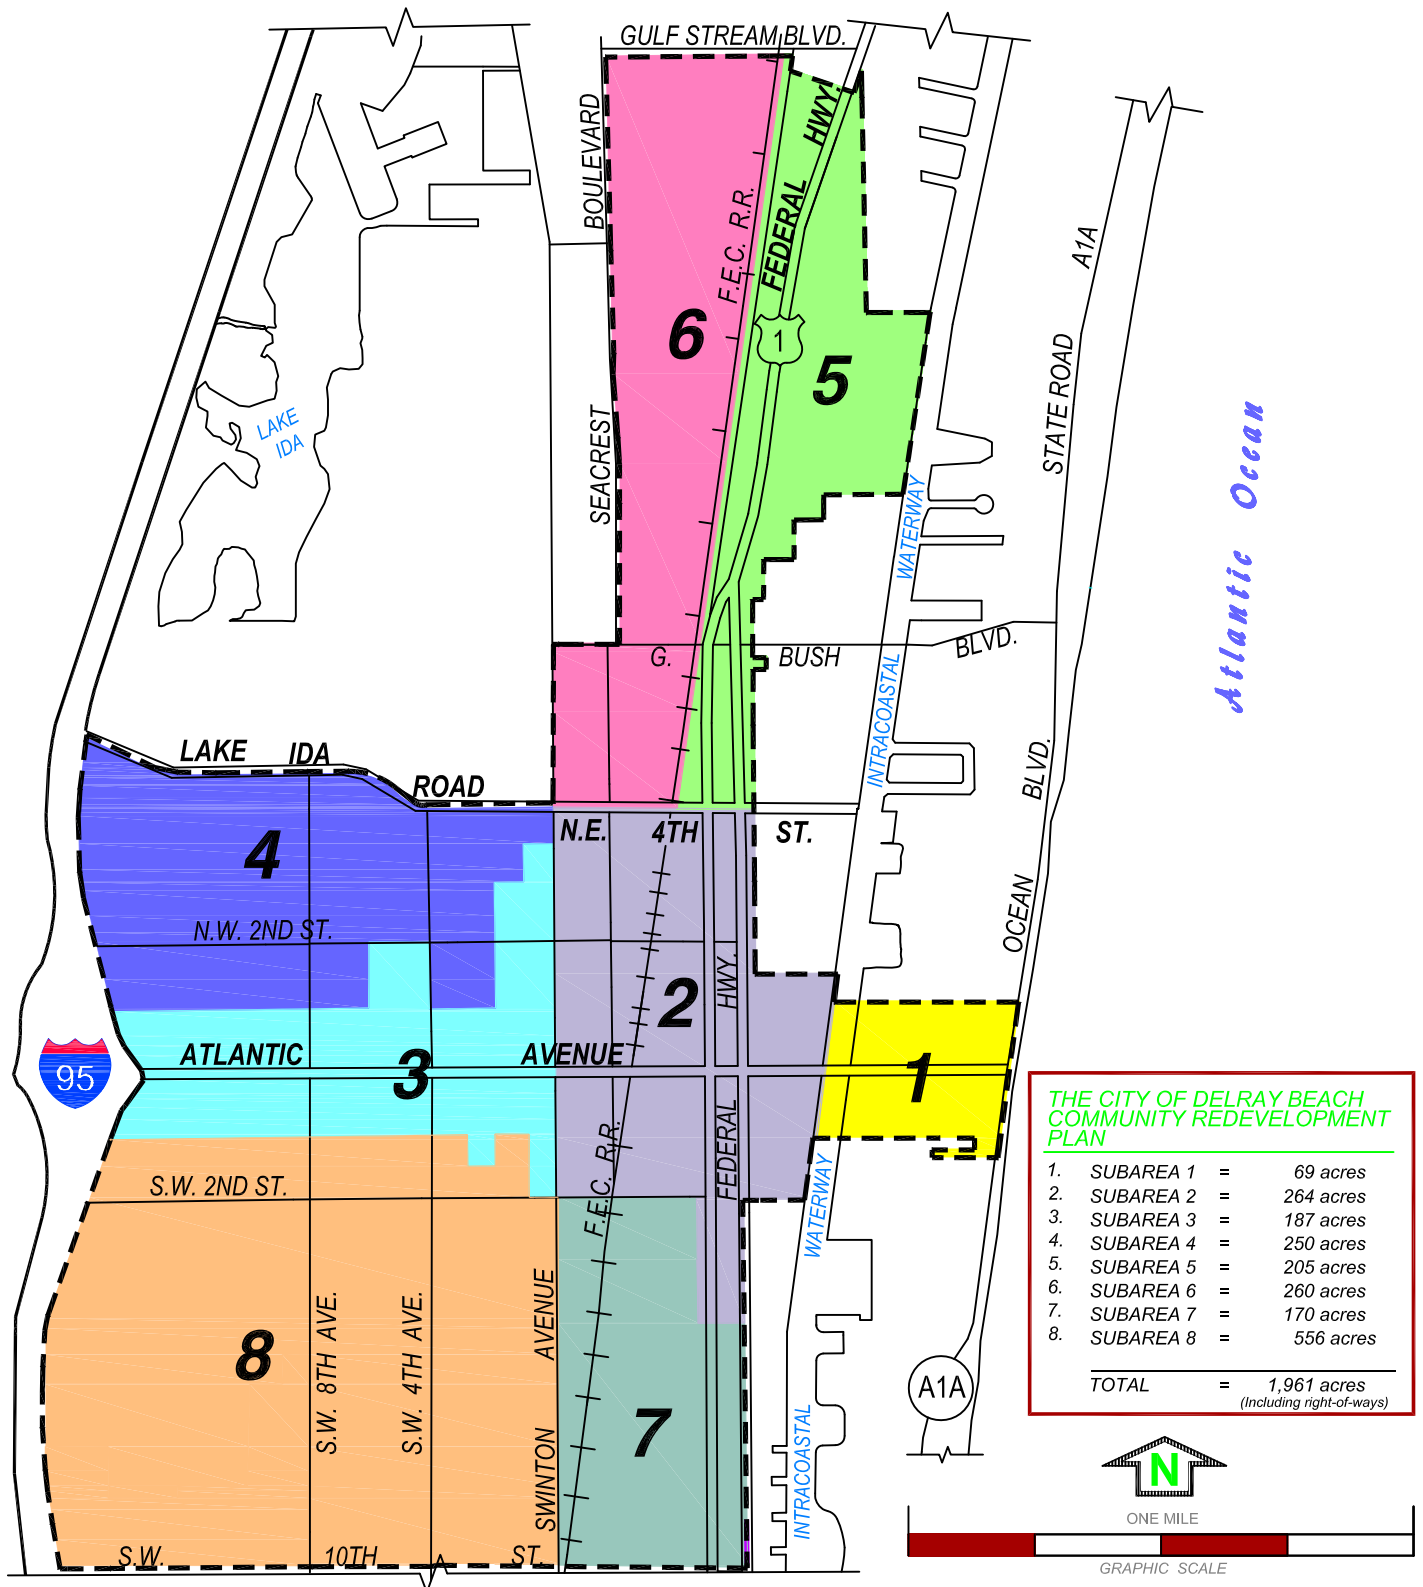

# GEOGRAPHIC SUB-AREAS COMMUNITY REDEVELOPMENT PLAN

**THE CITY OF DELRAY BEACH  
COMMUNITY REDEVELOPMENT  
PLAN**

1.	SUBAREA 1	=	69 acres
2.	SUBAREA 2	=	264 acres
3.	SUBAREA 3	=	187 acres
4.	SUBAREA 4	=	250 acres
5.	SUBAREA 5	=	205 acres
6.	SUBAREA 6	=	260 acres
7.	SUBAREA 7	=	170 acres
8.	SUBAREA 8	=	556 acres
<b>TOTAL</b>		<b>=</b>	<b>1,961 acres</b> <small>(including right-of-ways)</small>

ONE MILE

GRAPHIC SCALE

CITY OF DELRAY BEACH, FL  
PLANNING & ZONING DEPARTMENT  
FEBRUARY 2013

-- DIGITAL BASE MAP SYSTEM --