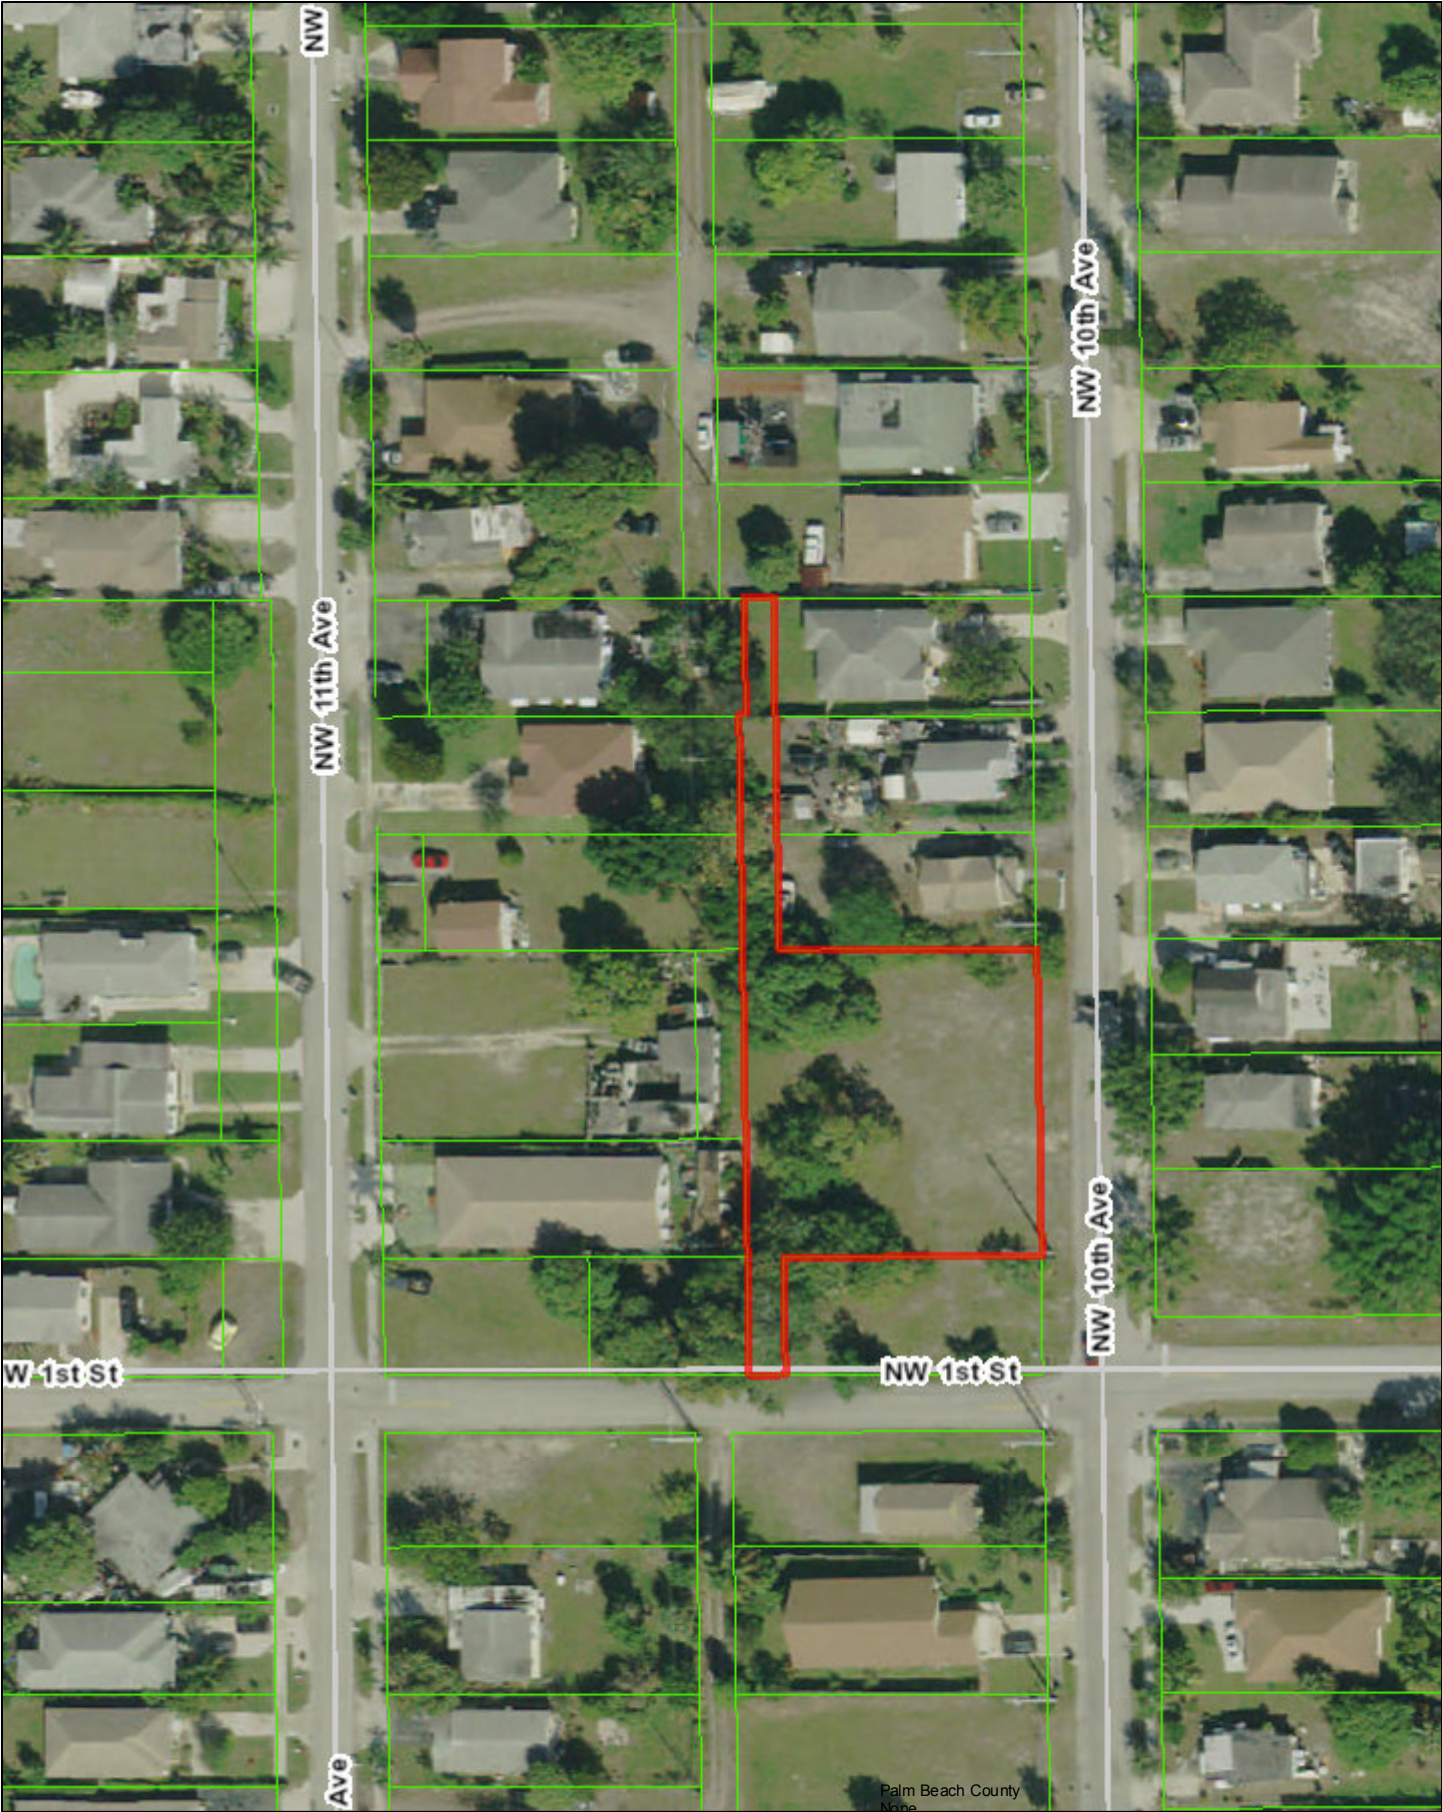

# 106 NW 10TH AVE (SOUTHERN ENG)

July 19, 2018

1:1,128