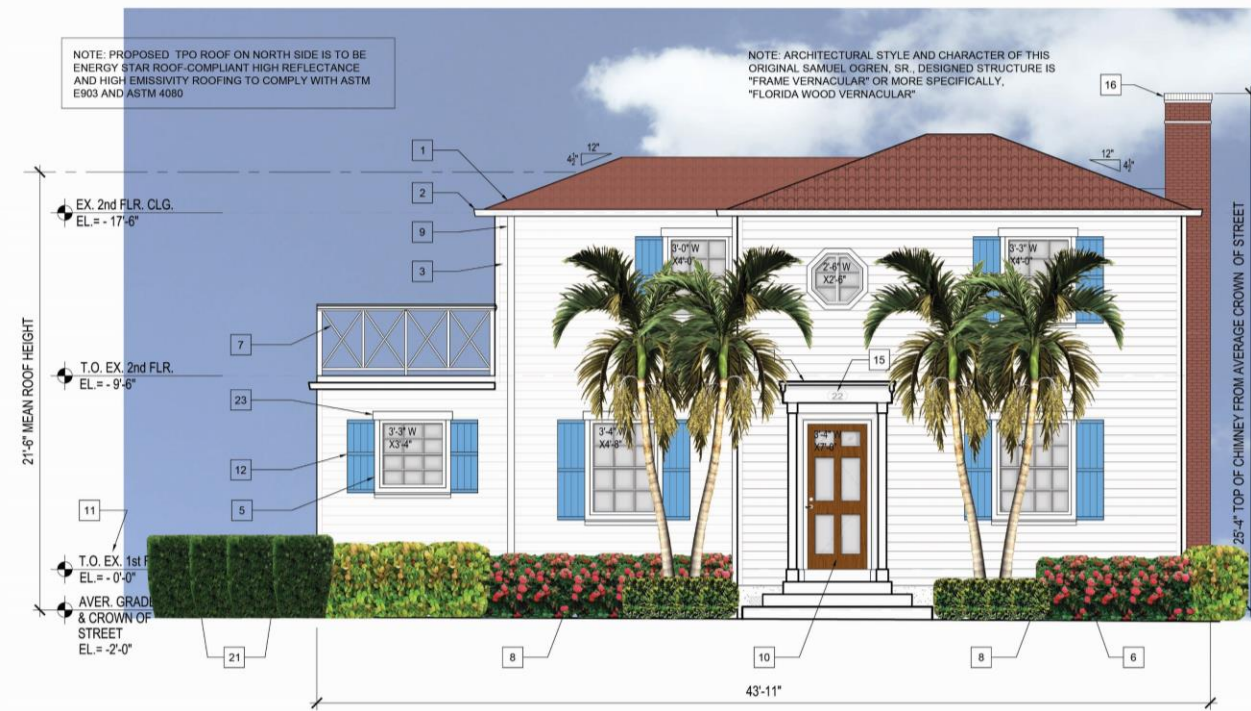

Historic Wellbrock House Exterior Color Selection

White (Body)-Light Blue (Shutters)-Wood Door Entry (Stained)

Peach (Body)-Dark Blue (Shutters)-Door Entry (Dark Blue)