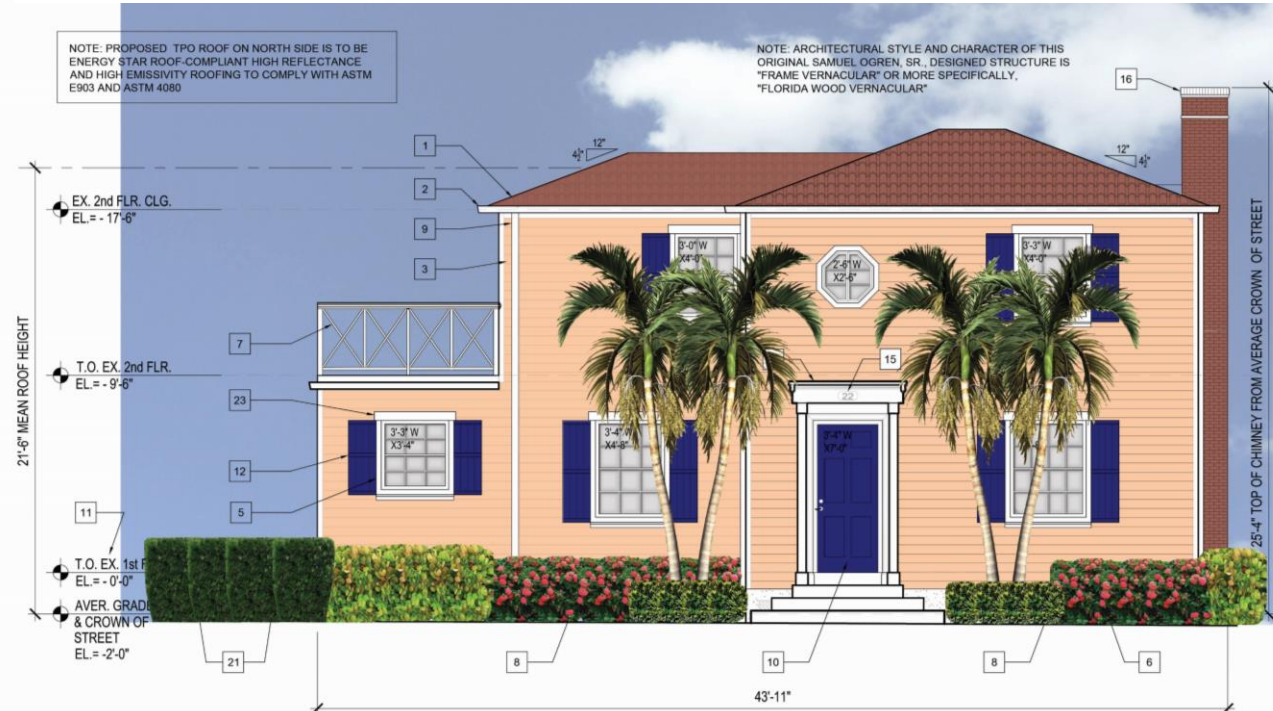

Historic Wellbrock House Exterior Color Selection

White (Body)-Light Blue (Shutters)-Wood Door Entry (Stained)

Peach (Body)-Dark Blue (Shutters)-Door Entry (Dark Blue)